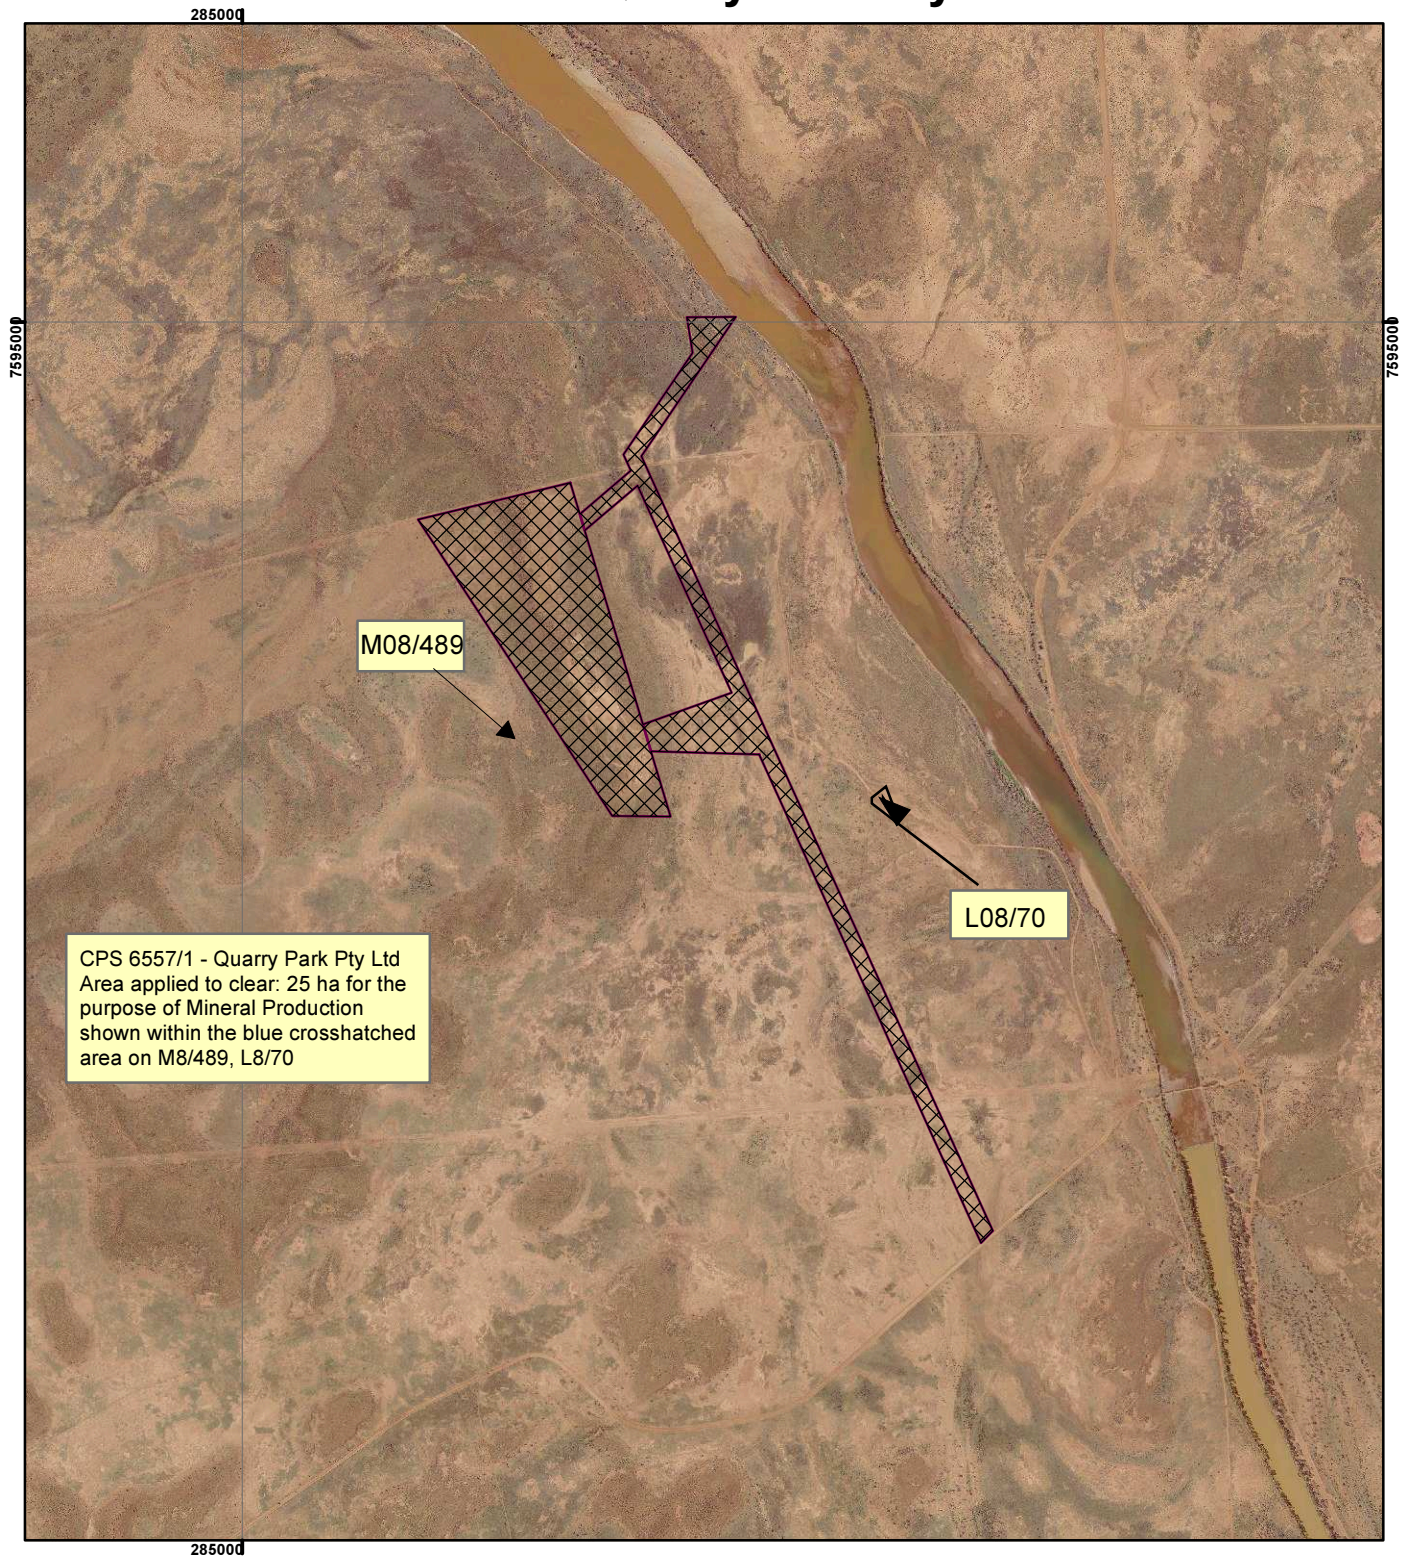

CPS 6557/1 - Quarry Park Pty Ltd

Legend

-  quarry
-  Clearing Instruments

Mining Tenements

-  M 08/489
-  L 08/70

Geocentric Datum Australia 1994

Note: the data in this map have not been projected. This may result in geometric distortion or measurement inaccuracies.

..... Date

Officer with delegated authority under Section 20 of the Environmental Protection Act 1986

Information derived from this map should be confirmed with the data custodian acknowledged by the agency acronym in the legend.