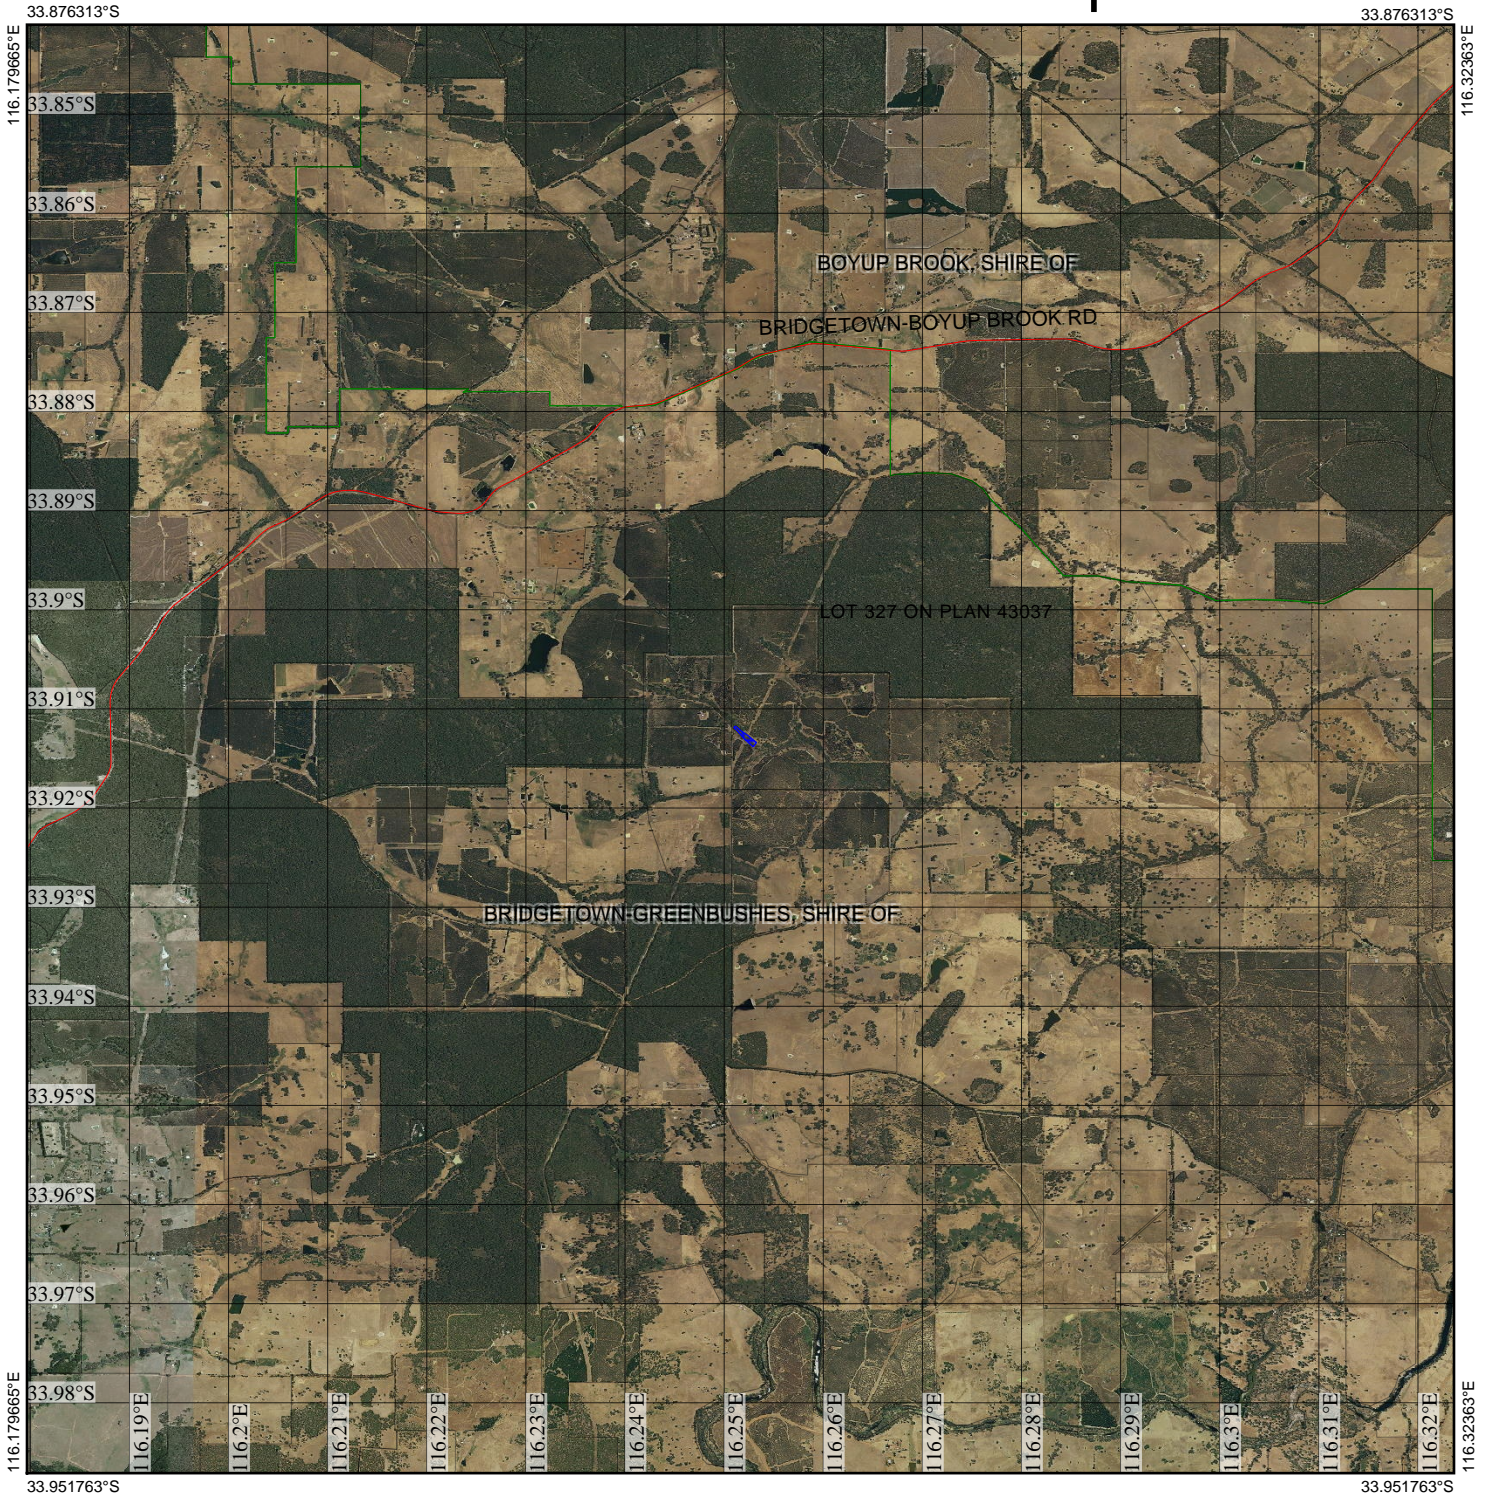

CPS 6568/1 - Context Map

Legend

-  Clearing Instruments Proposals
-  Imagery
-  Local Government Authority

(Approximate when reproduced at A4)

GDA 94 (Lat/Long)

Geocentric Datum of Australia 1994

..... Date

Information derived from this map should be confirmed with the data custodian acknowledged by the agency acronym in the legend

GOVERNMENT OF
WESTERN AUSTRALIA

WA Crown Copyright 2015