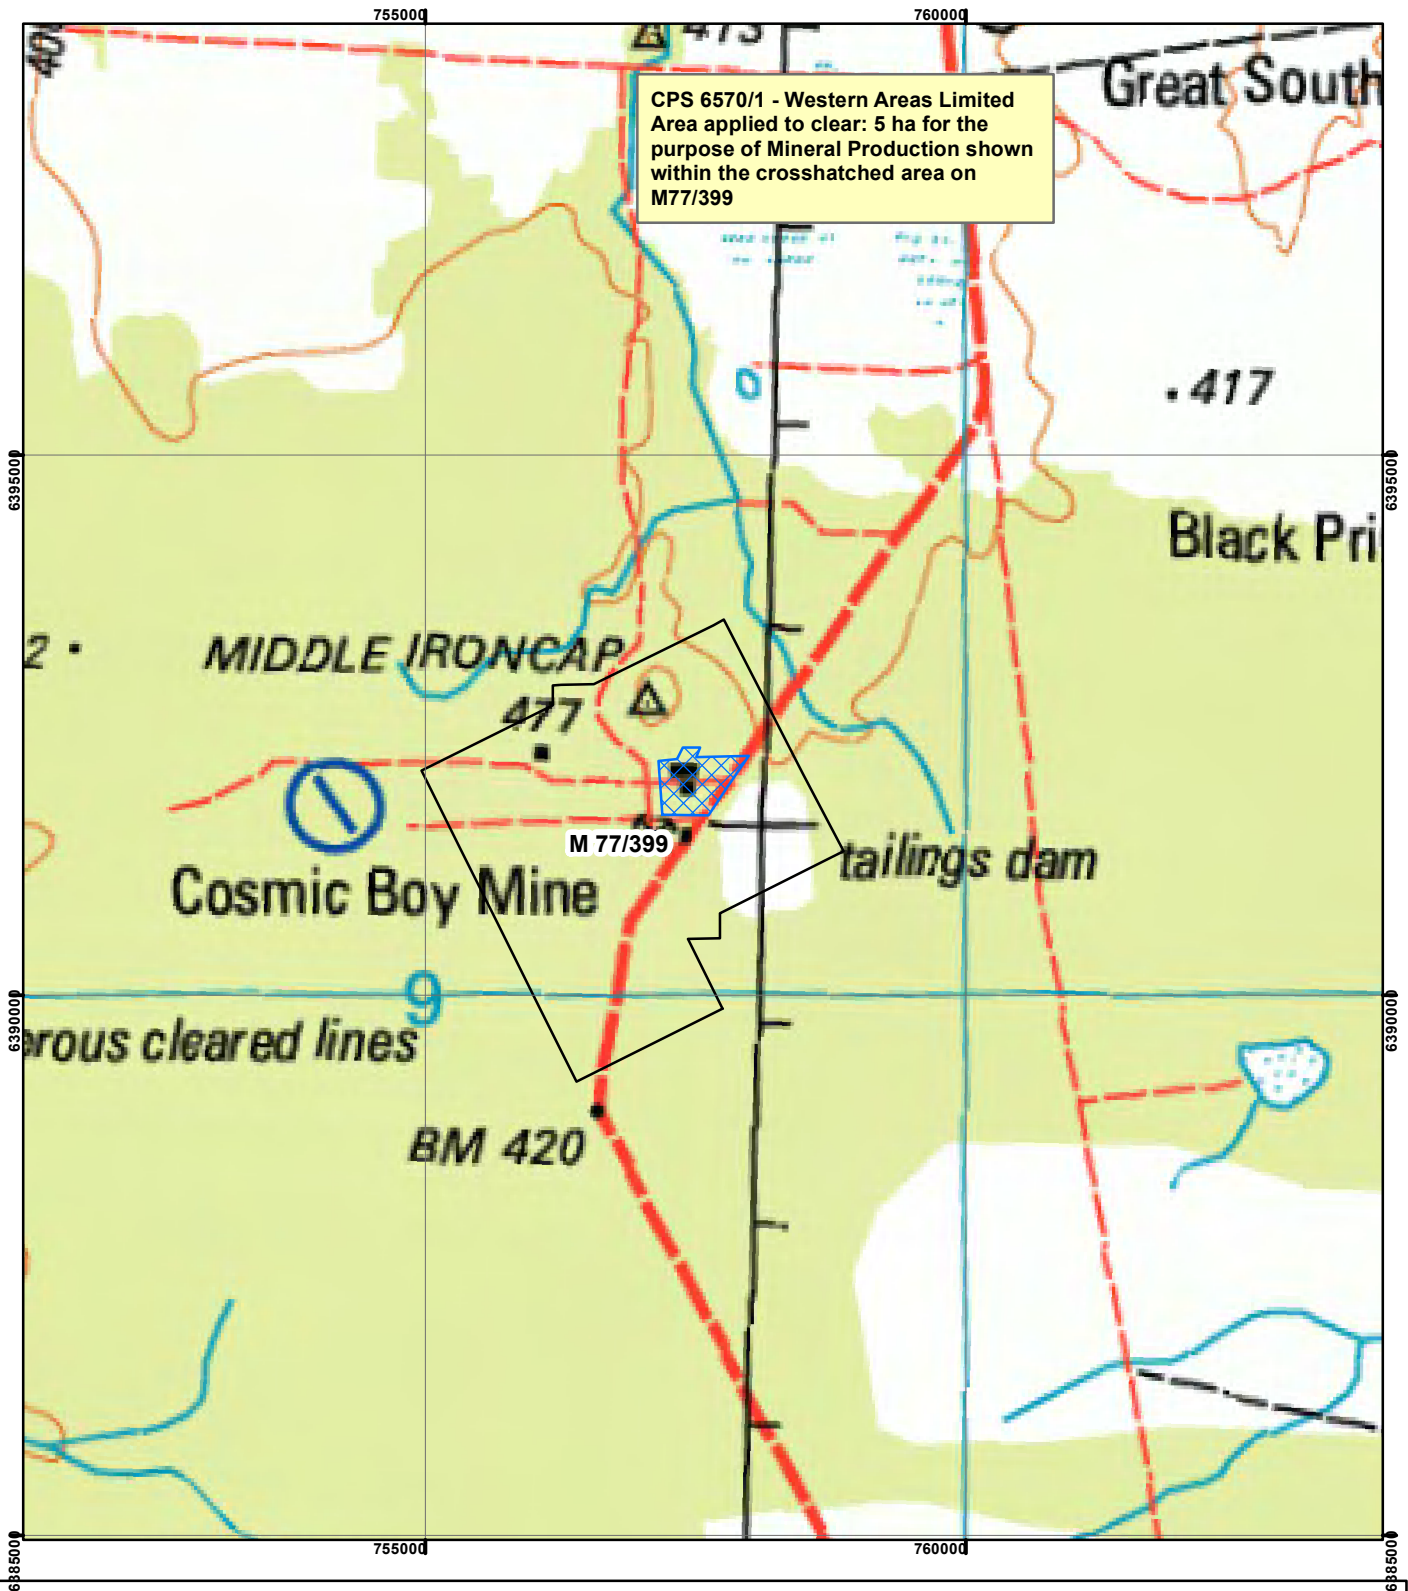

## Legend

 Clearing Instruments

## Mining Tenements

 Mining Tenements

Geocentric Datum Australia 1994

*Note: the data in this map have not been projected. This may result in geometric distortion or measurement inaccuracies.*

..... Date .....