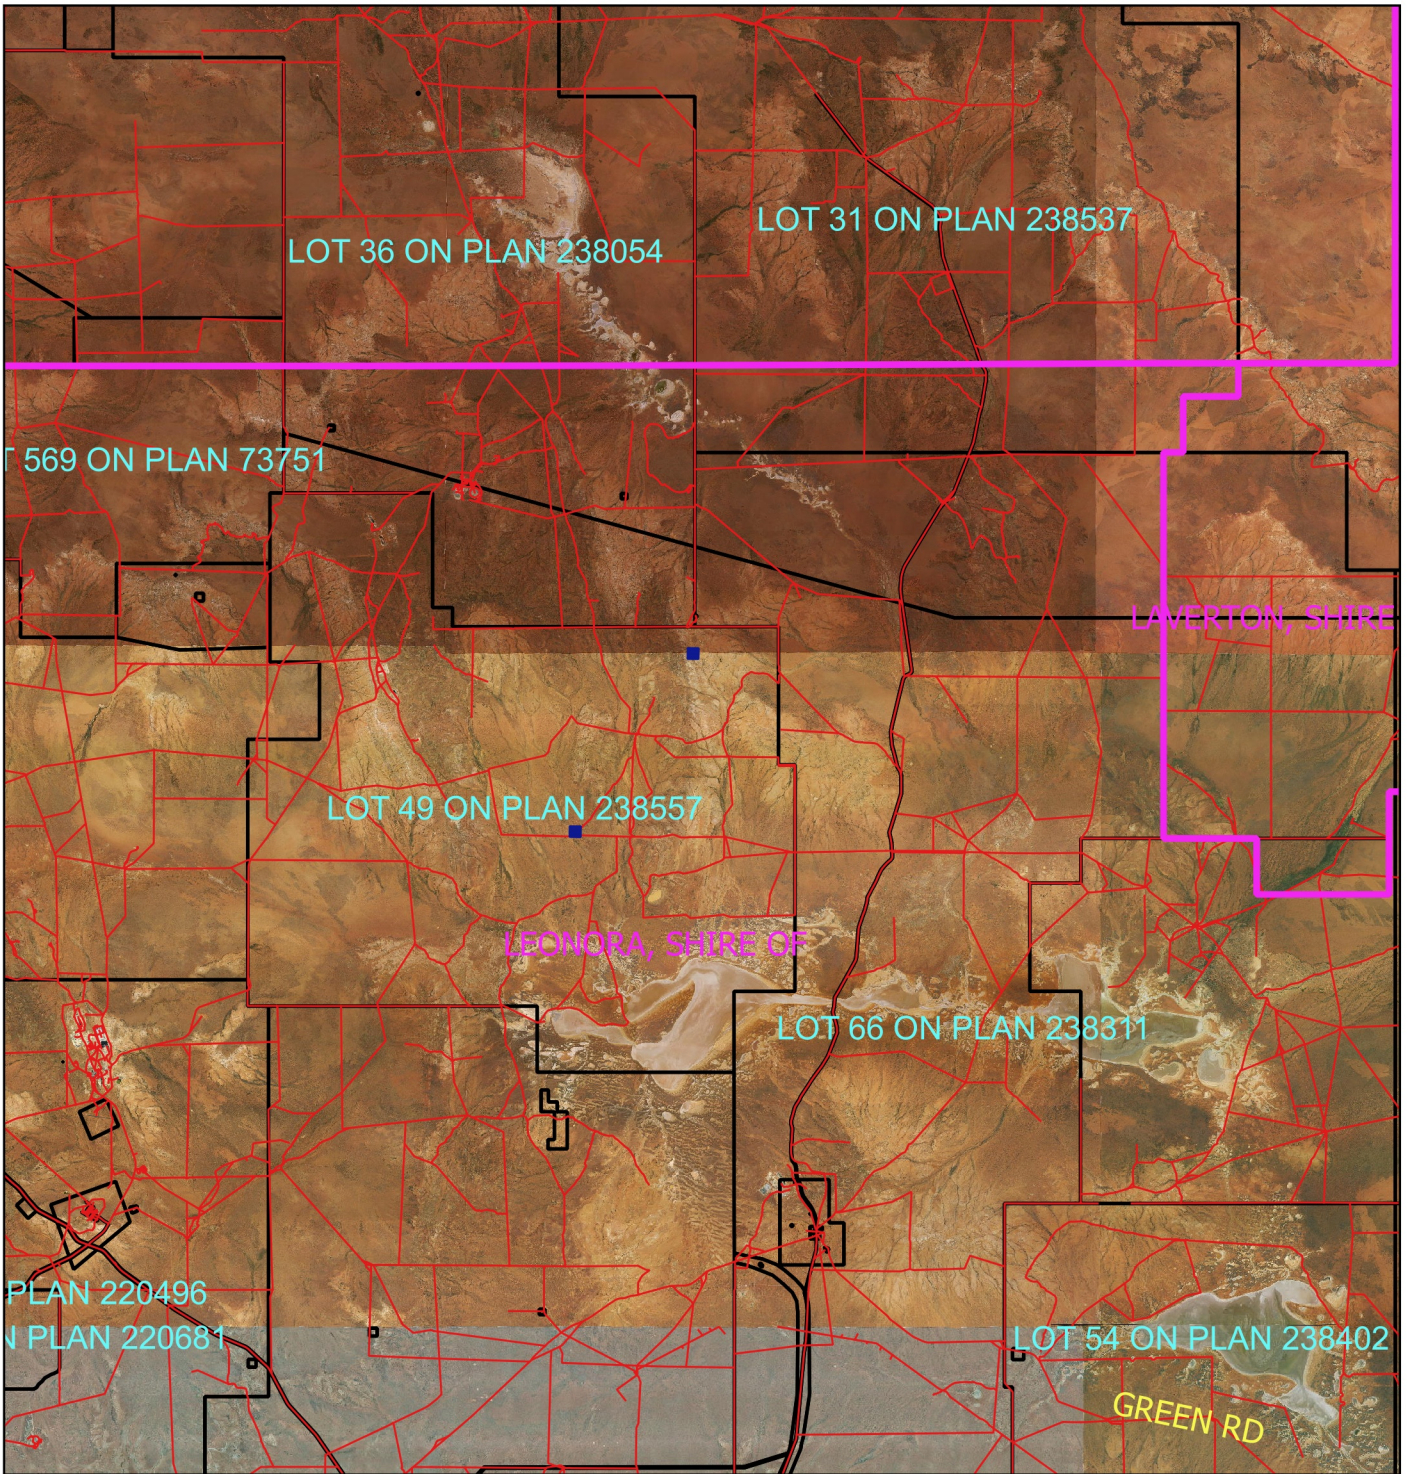

CPS 6573/1 - Context map

Legend

-  Iga
-  Roads
-  Cadastre
- Virtual Mosaic
-  Clearing Instruments Proposal

1:700,000

MGA 94
Geocentric Datum of Australia 1994

.....Date.....

Officer with delegated authority under Section 20
of the Environmental Protection Act 1986

GOVERNMENT OF
WESTERN AUSTRALIA