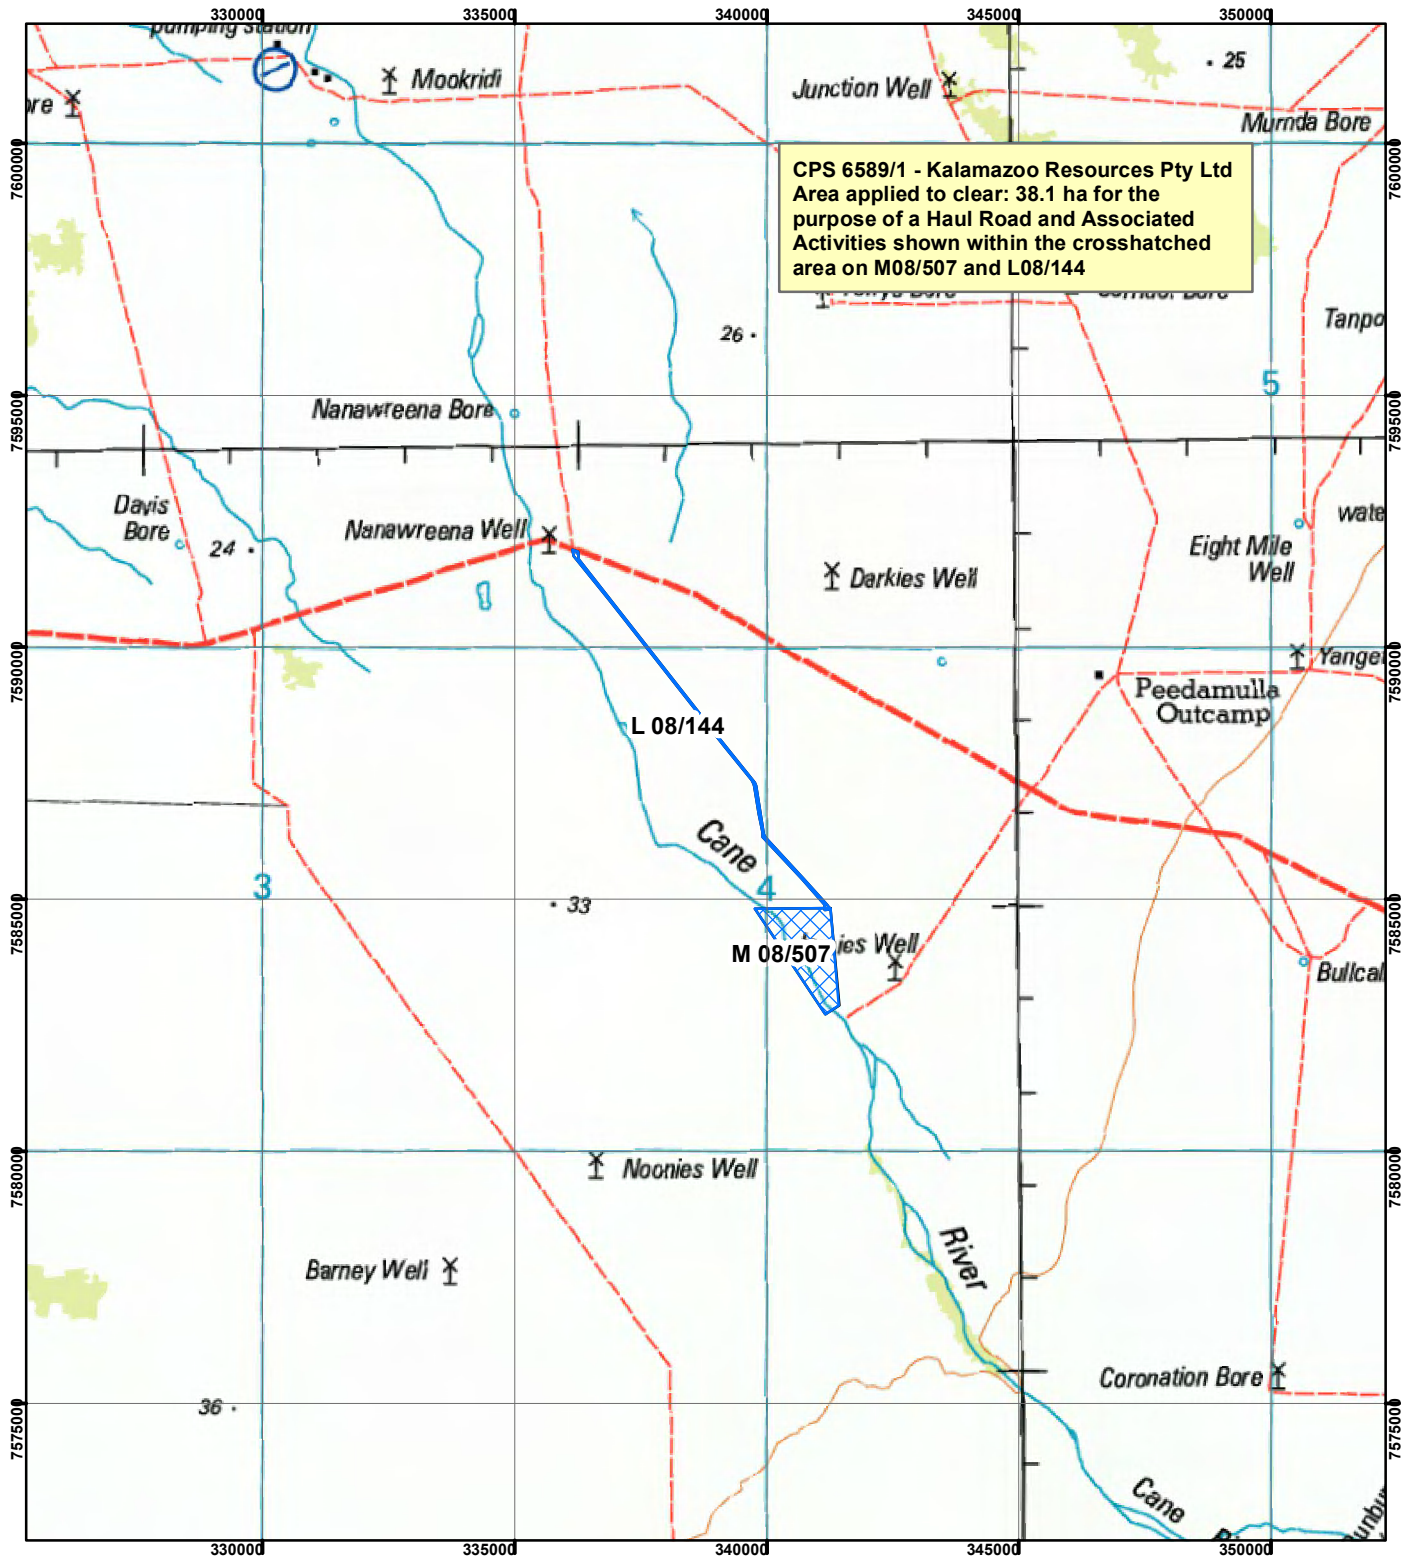

CPS 6589/1 - Kalamazoo Resources Pty Ltd

Legend

 Clearing Instruments

Mining Tenements

 Mining Tenements

Geocentric Datum Australia 1994

Note: the data in this map have not been projected. This may result in geometric distortion or measurement inaccuracies.

..... Date

Officer with delegated authority under Section 20 of the Environmental Protection Act 1986

Information derived from this map should be confirmed with the data custodian acknowledged by the agency acronym in the legend.