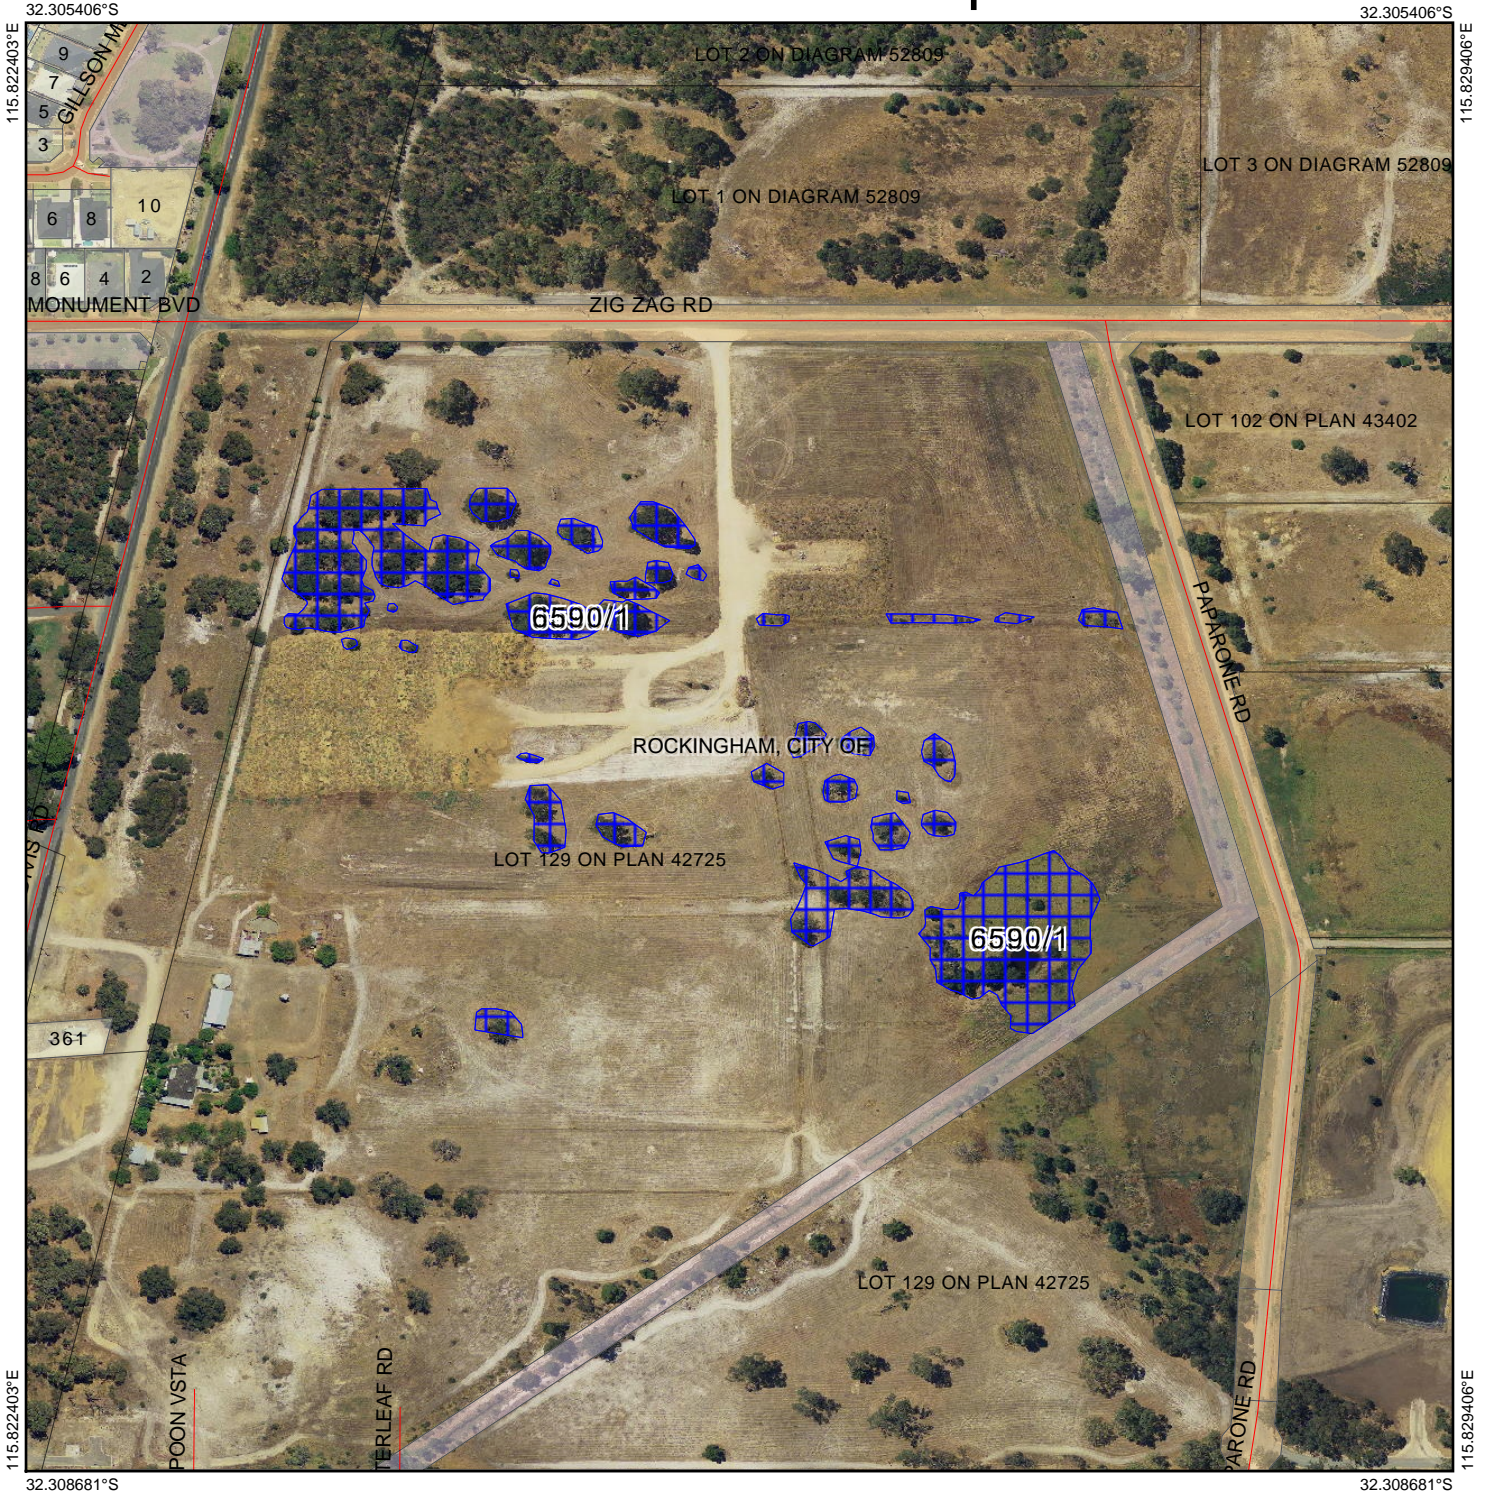

CPS 6590/1 - Map

Legend

-  Cadastre
-  Cadastre Flattened - 5K
-  Roads
-  Clearing Instruments Proposals
-  Imagery
-  Local Government Authority

(Approximate when reproduced at A4)

GDA 94 (Lat/Long)

Geocentric Datum of Australia 1994