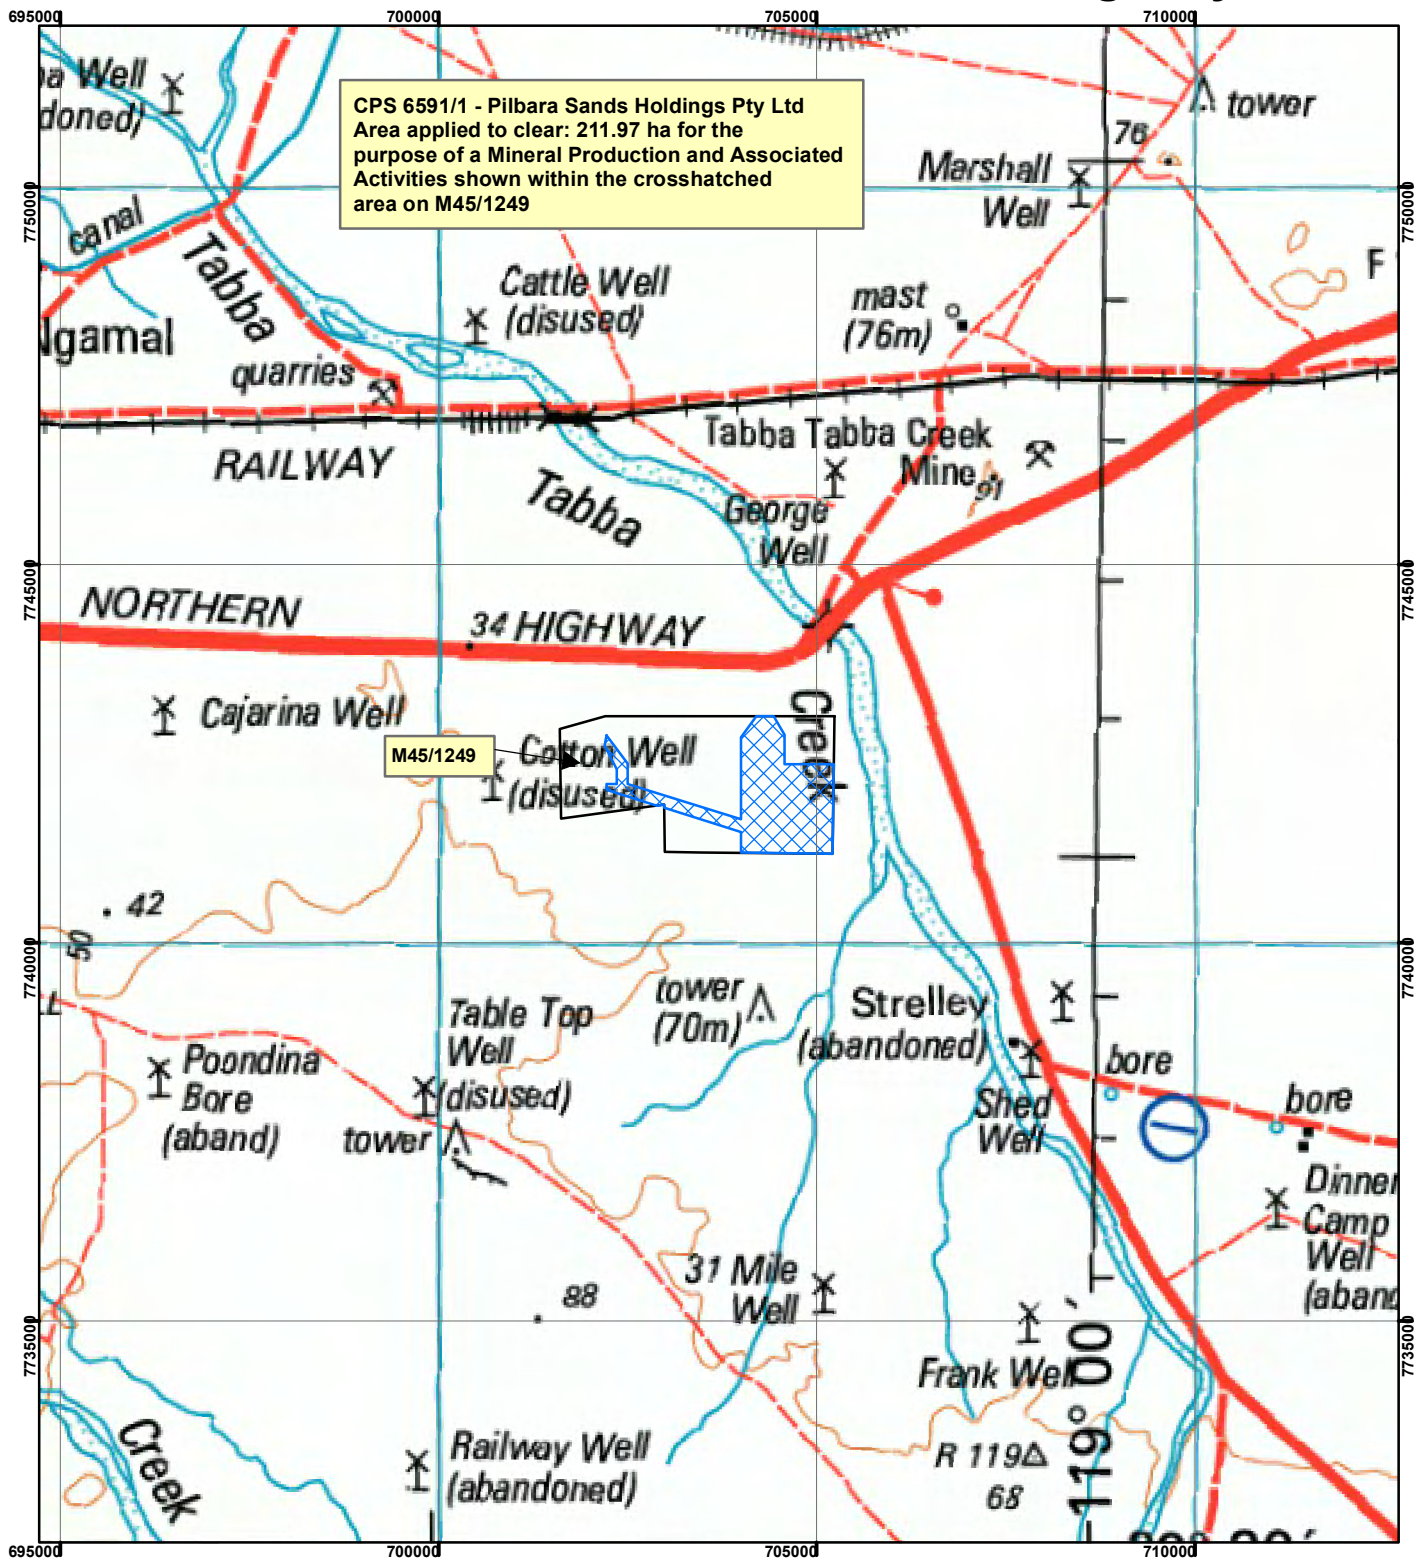

# CPS 6591/1 - Pilbara Sands Holdings Pty Ltd

**Legend**

- Clearing Instruments
- Mining Tenements**
- Mining Tenements

Scale 1:100,000  
 Geocentric Datum Australia 1994  
 Note: the data in this map have not been projected. This may result in geometric distortion or measurement inaccuracies.  
 Date .....  
 Officer with delegated authority under Section 20 of the Environmental Protection Act 1986  
 Information derived from this map should be confirmed with the data custodian acknowledged by the agency acronym in the legend.