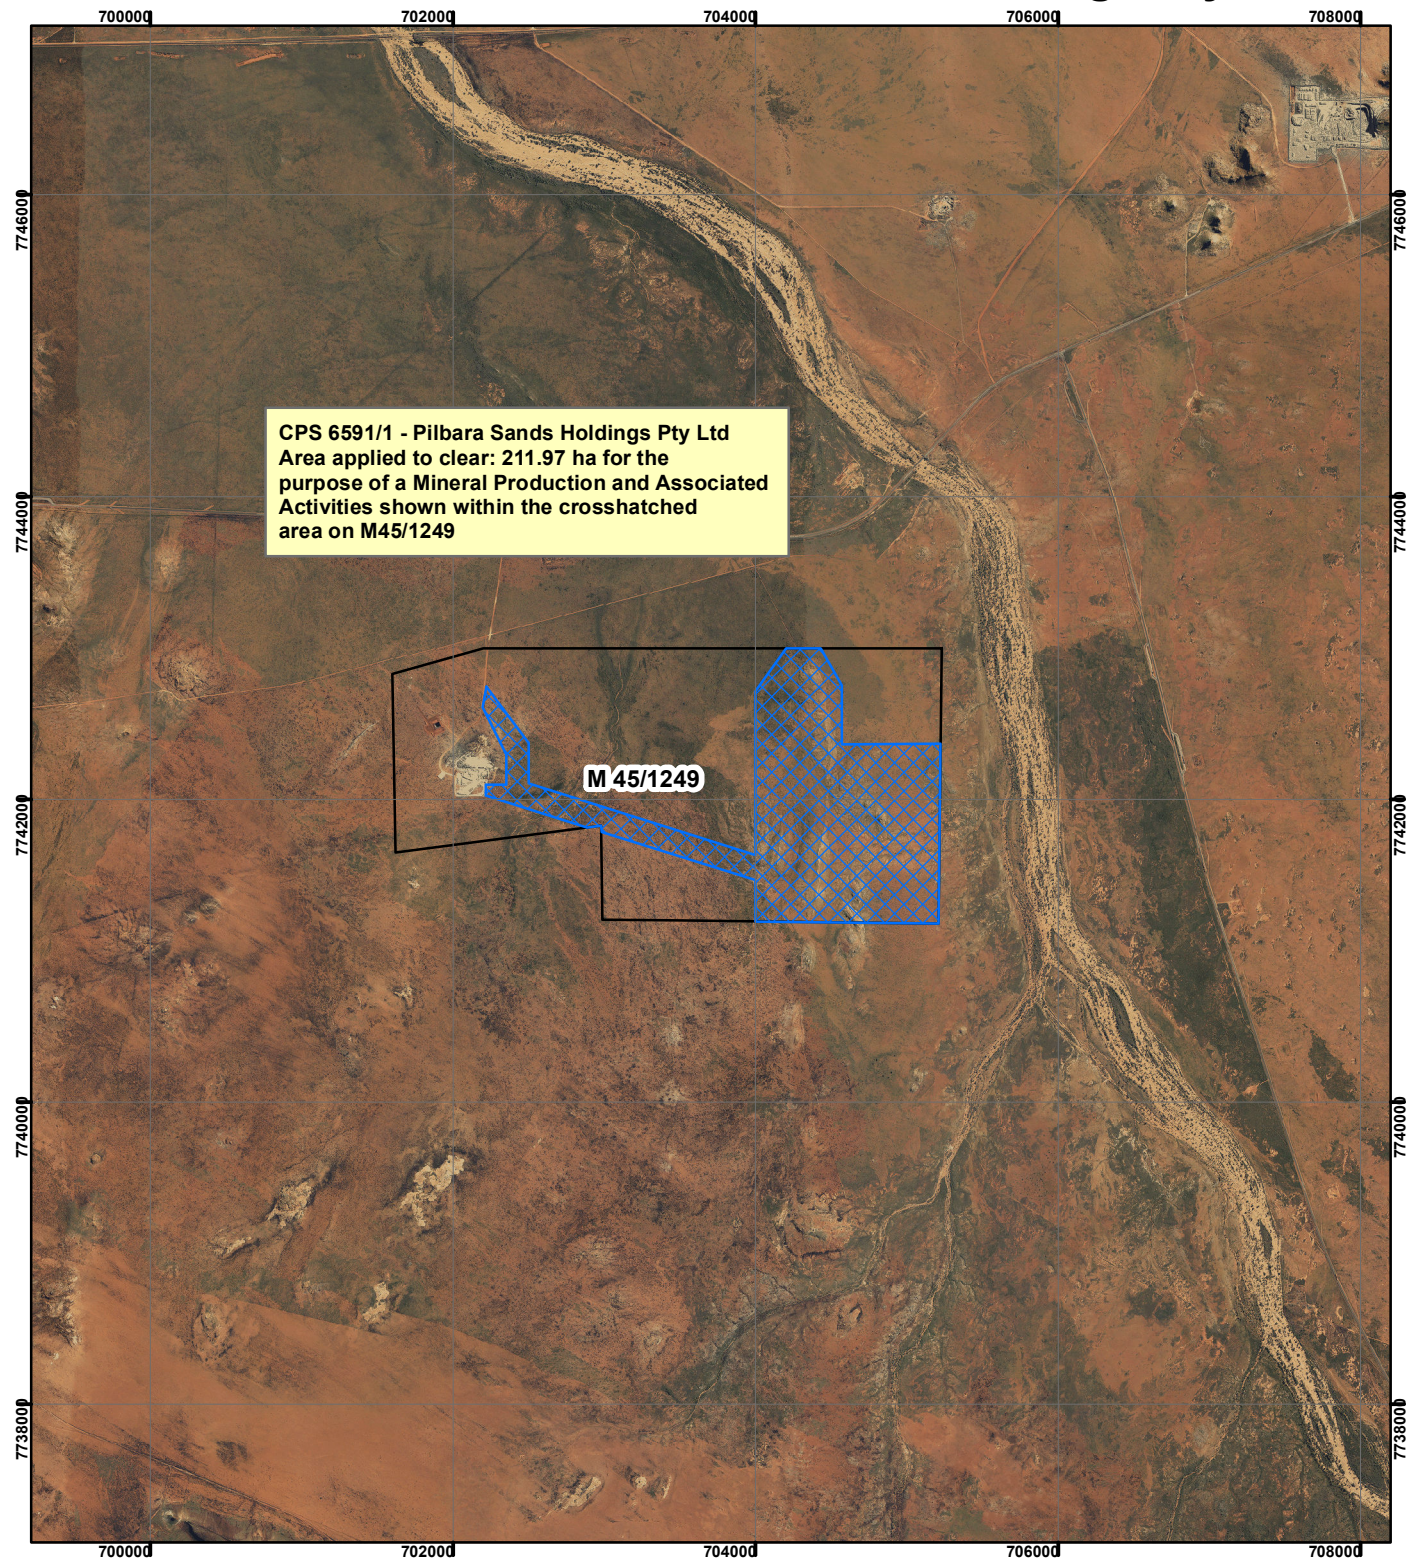

CPS 6591/1 - Pilbara Sands Holdings Pty Ltd

Legend

-  Clearing Instruments
- Mining Tenements**
-  Mining Tenements

Geocentric Datum Australia 1994
 Note: the data in this map have not been projected. This may result in geometric distortion or measurement inaccuracies.

..... Date

Officer with delegated authority under Section 20 of the Environmental Protection Act 1986

Information derived from this map should be confirmed with the data custodian acknowledged by the agency acronym in the legend.