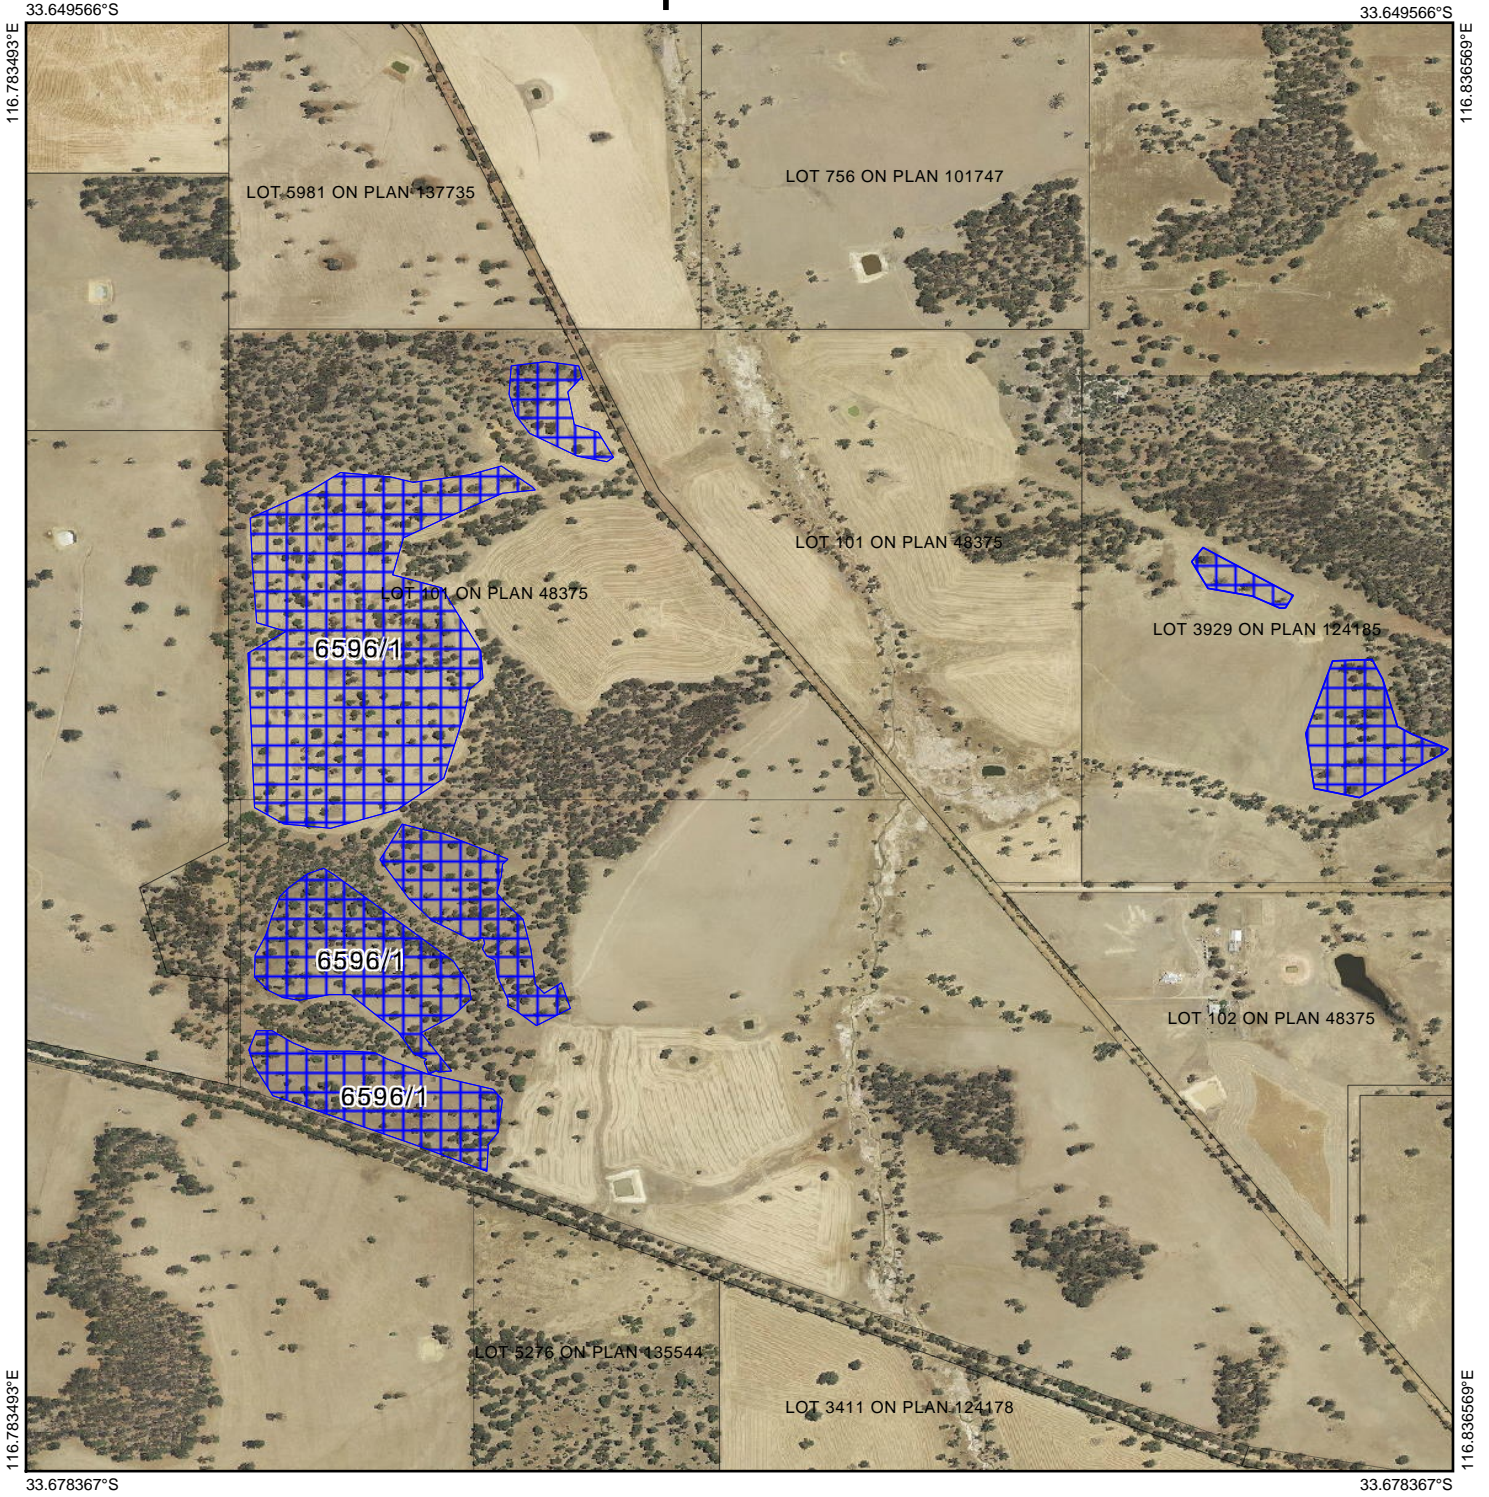

Map 6596/1

Legend

-  Roads
-  Clearing Instruments Proposals
-  Imagery

(Approximate when reproduced at A4)

GDA 94 (Lat/Long)

Geocentric Datum of Australia 1994

..... Date

Information derived from this map should be confirmed with the data custodian acknowledged by the agency acronym in the legend