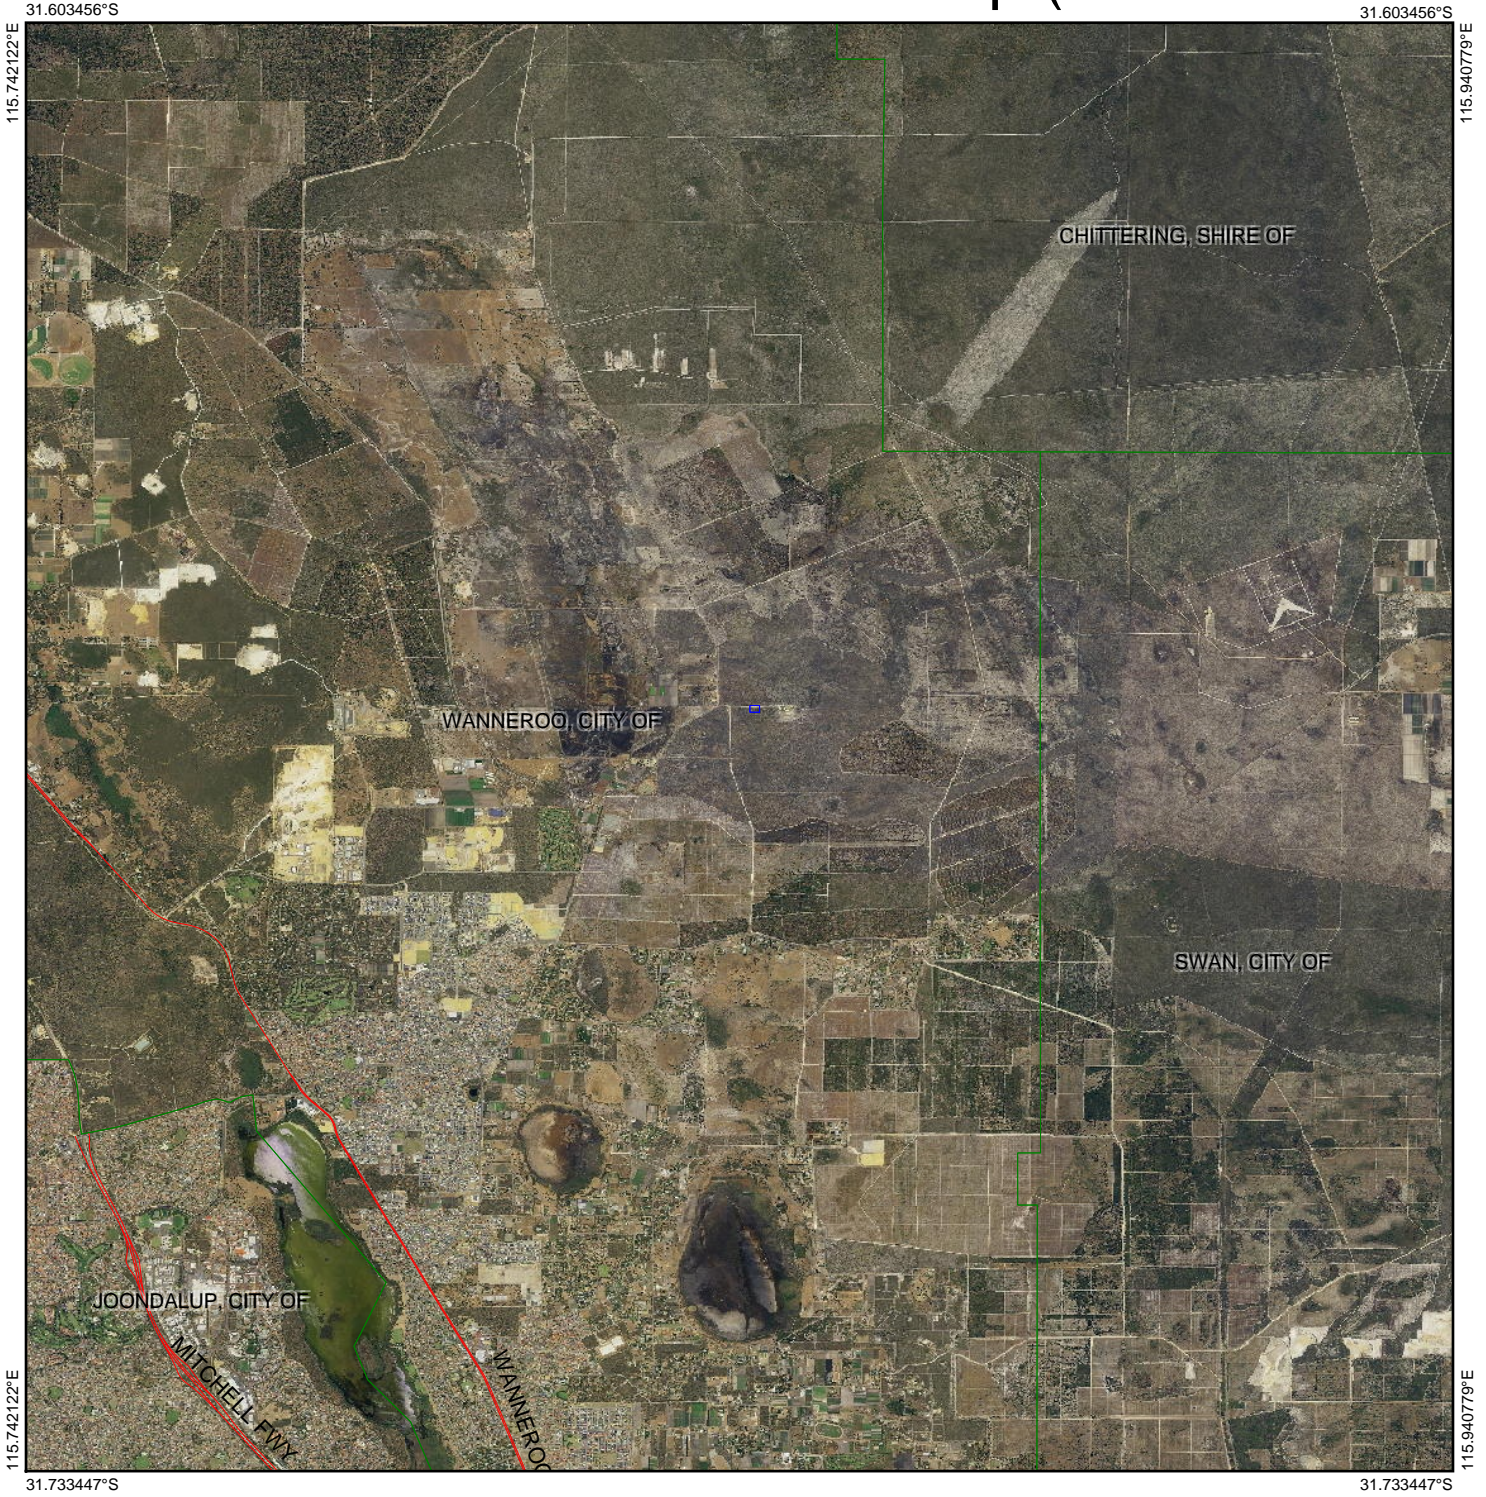

CPS 6602/1 - Context Map (10km)

Legend

-  Clearing Instruments Proposals
-  Imagery
-  Local Government Authority

(Approximate when reproduced at A4)

GDA 94 (Lat/Long)

Geocentric Datum of Australia 1994

..... Date