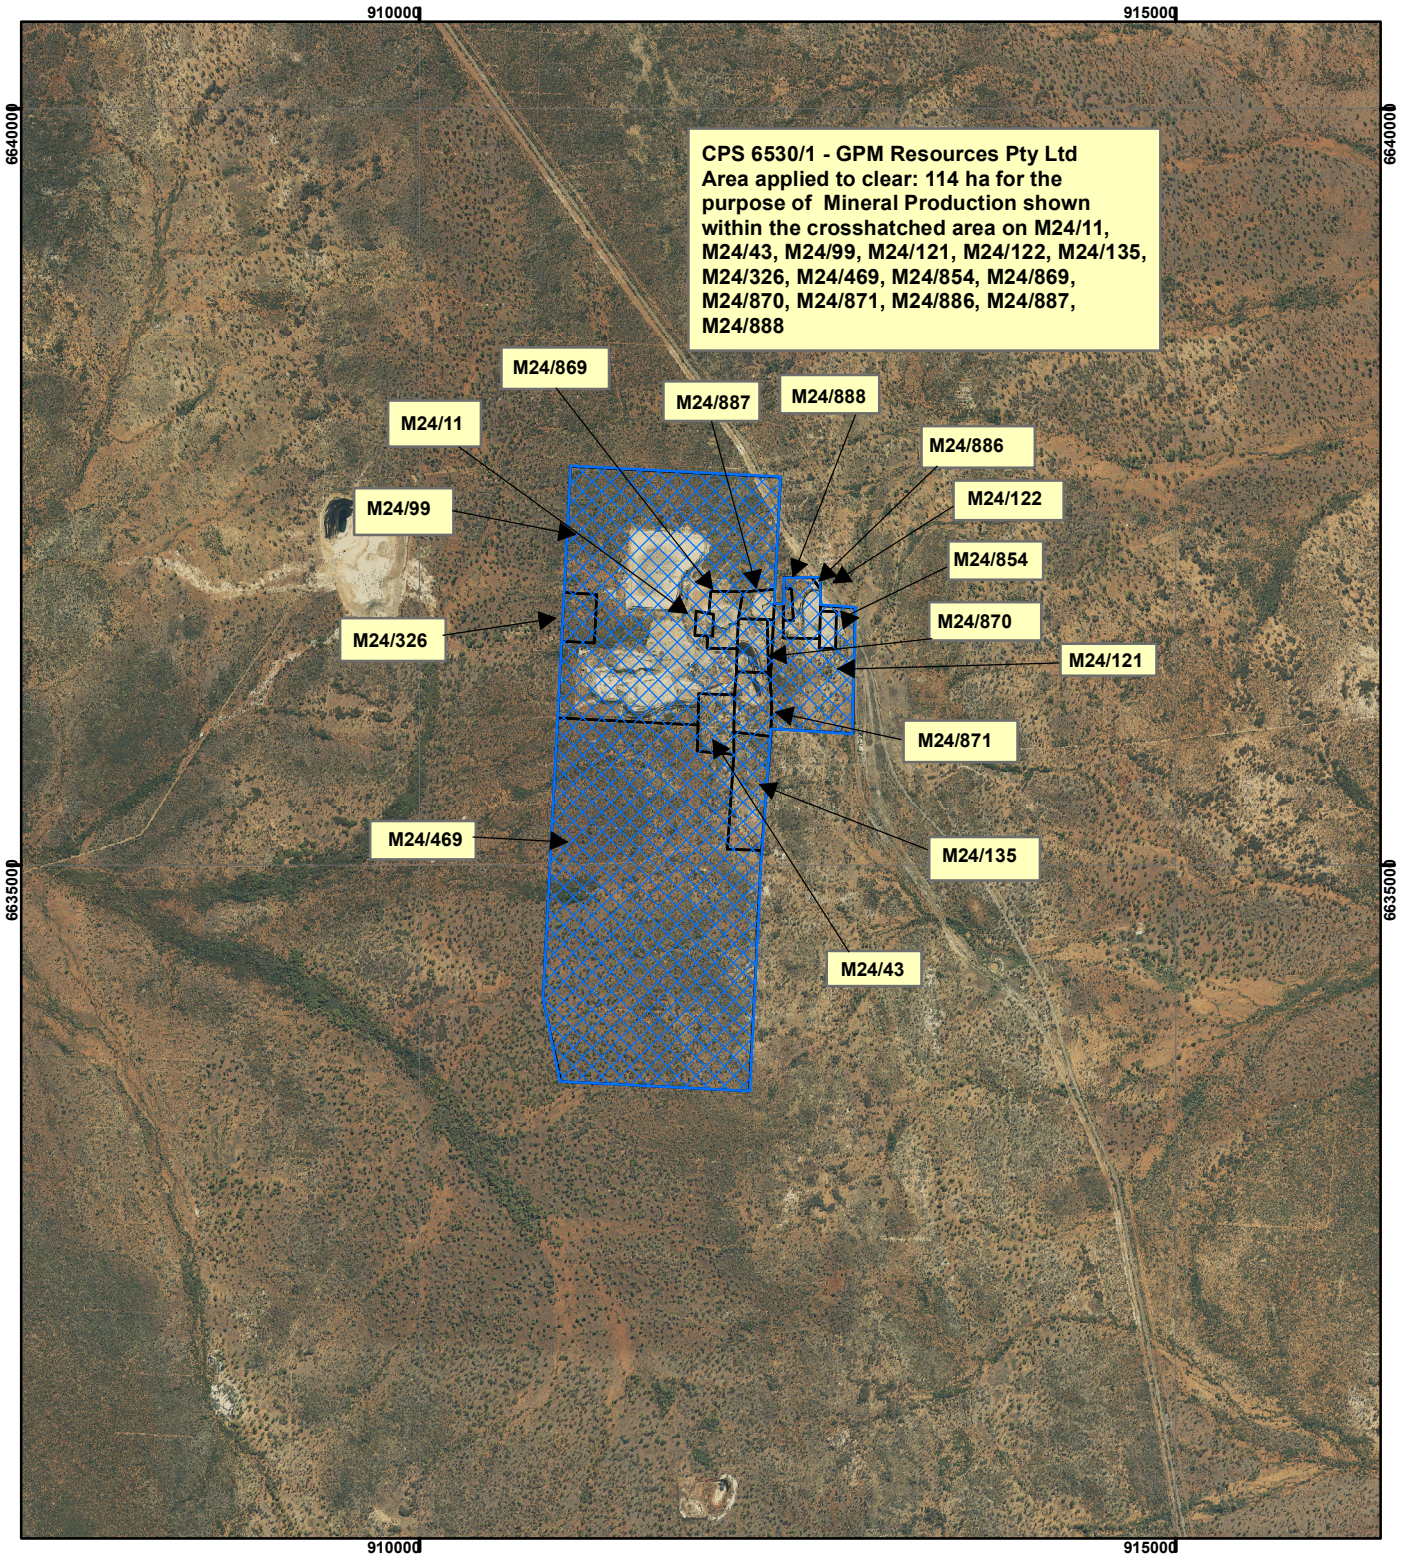

CPS 6603/1 - GPM Resources Pty Ltd

Legend

 Clearing Instruments

Mining Tenements

 Mining Tenements

Geocentric Datum Australia 1994

Note: the data in this map have not been projected. This may result in geometric distortion or measurement inaccuracies.

..... Date

Officer with delegated authority under Section 20 of the Environmental Protection Act 1986

Information derived from this map should be confirmed with the data custodian acknowledged by the agency acronym in the legend.