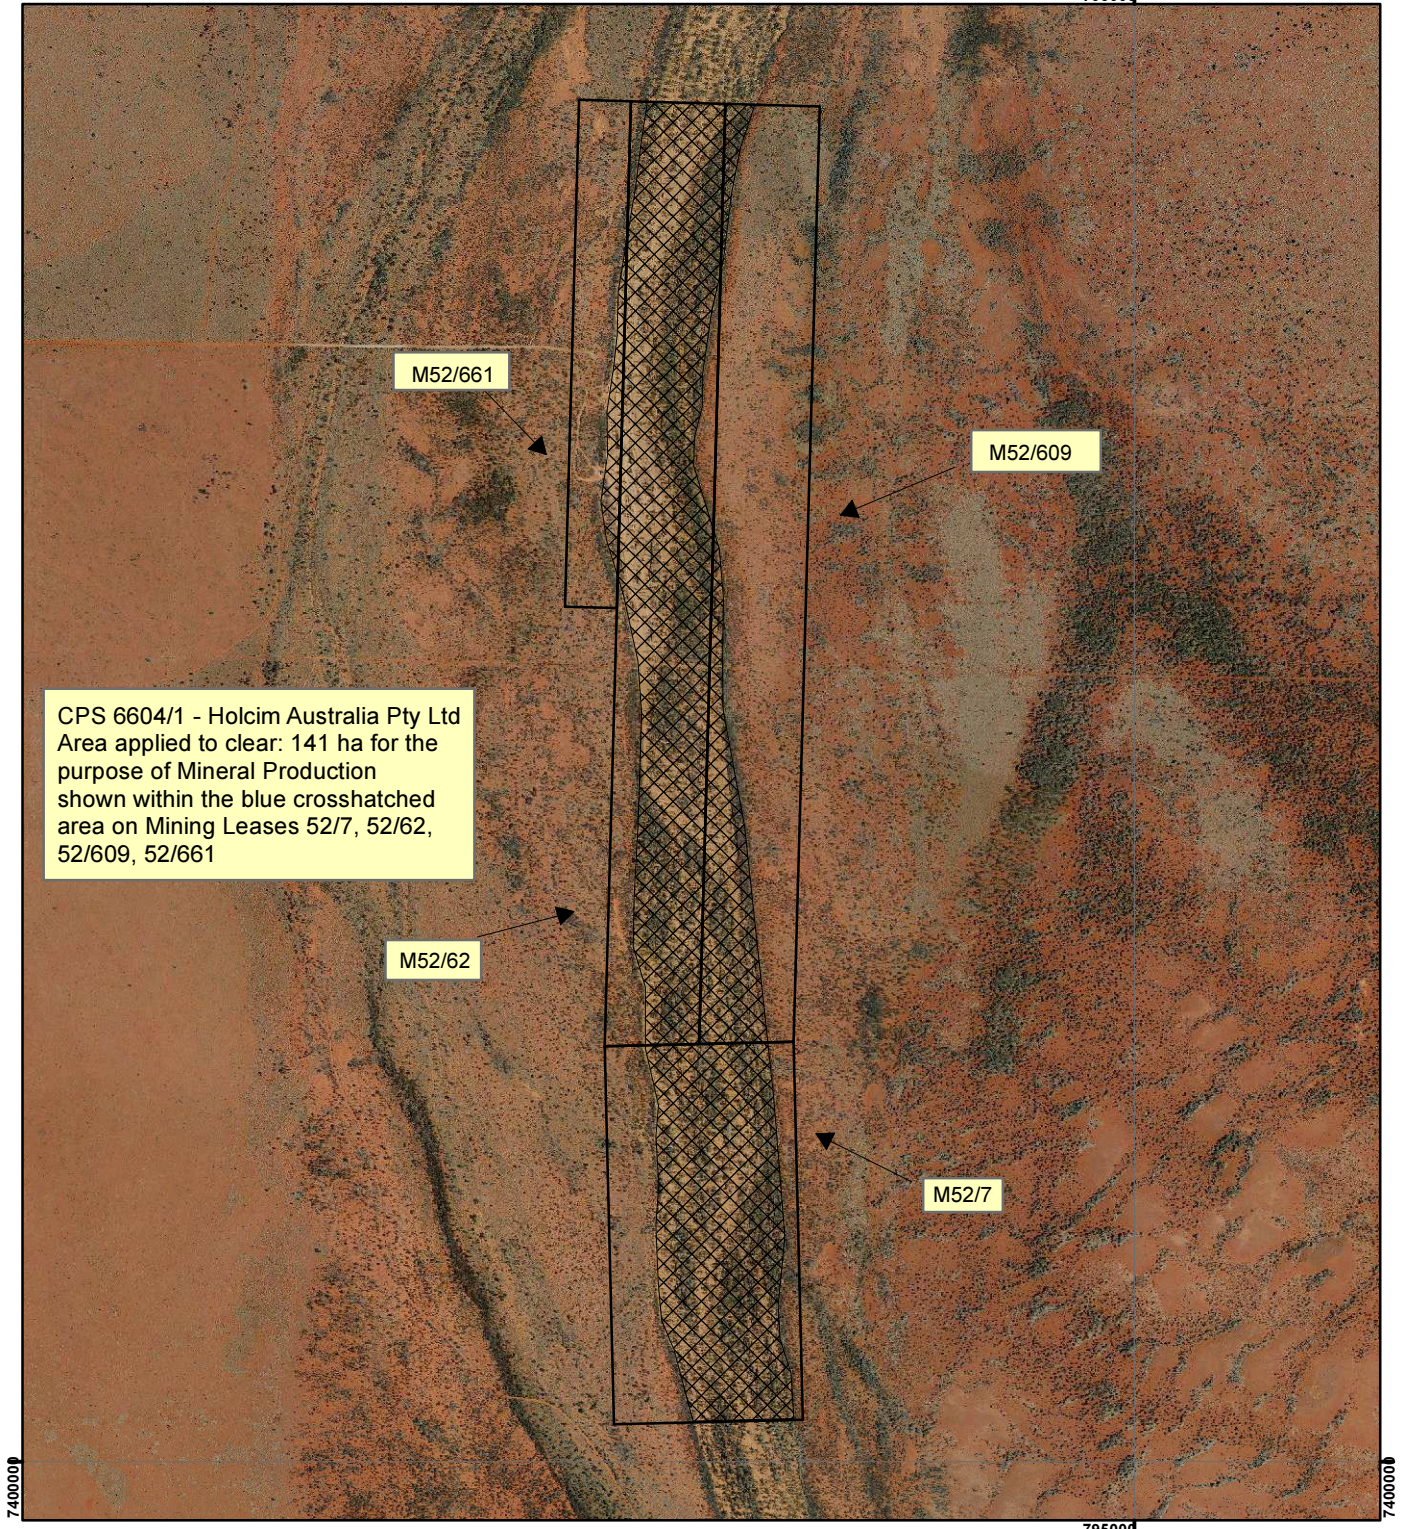

CPS 6604/1 - Holcim Australia Pty Ltd

79500d

740000b

740000b

79500d

Legend

-  WARR_Tenements_201506
-  ClearingAreaGDA
-  Clearing Instruments
- Mining Tenements**
-  M 15/1287

Geocentric Datum Australia 1994

Note: the data in this map have not been projected. This may result in geometric distortion or measurement inaccuracies.

..... Date

Officer with delegated authority under Section 20 of the Environmental Protection Act 1986