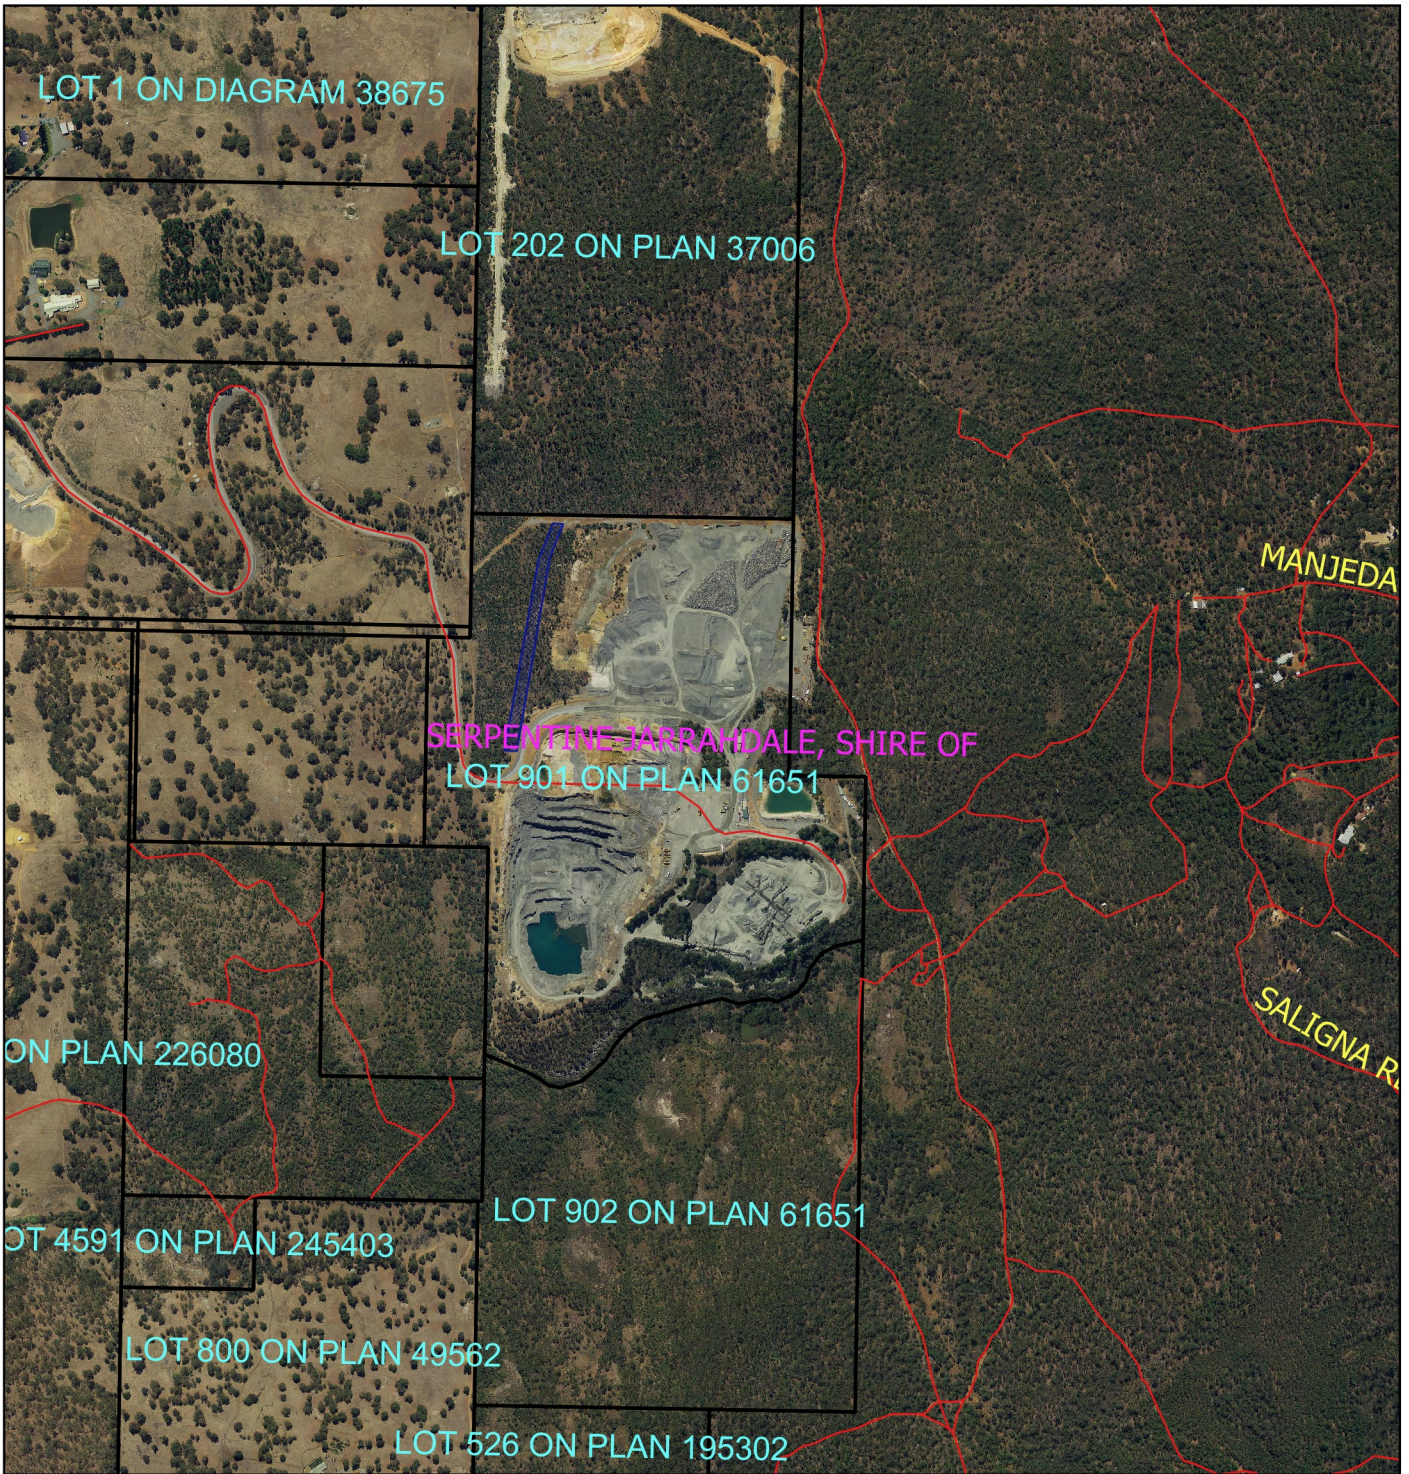

CPS 6607/1 - Map

Legend

-  Iga
-  Roads
-  Cadastre
- Virtual Mosaic
-  Clearing Instruments Proposal

1:16,364

MGA 94
Geocentric Datum of Australia 1994

.....Date.....

Officer with delegated authority under Section 20
of the Environmental Protection Act 1986