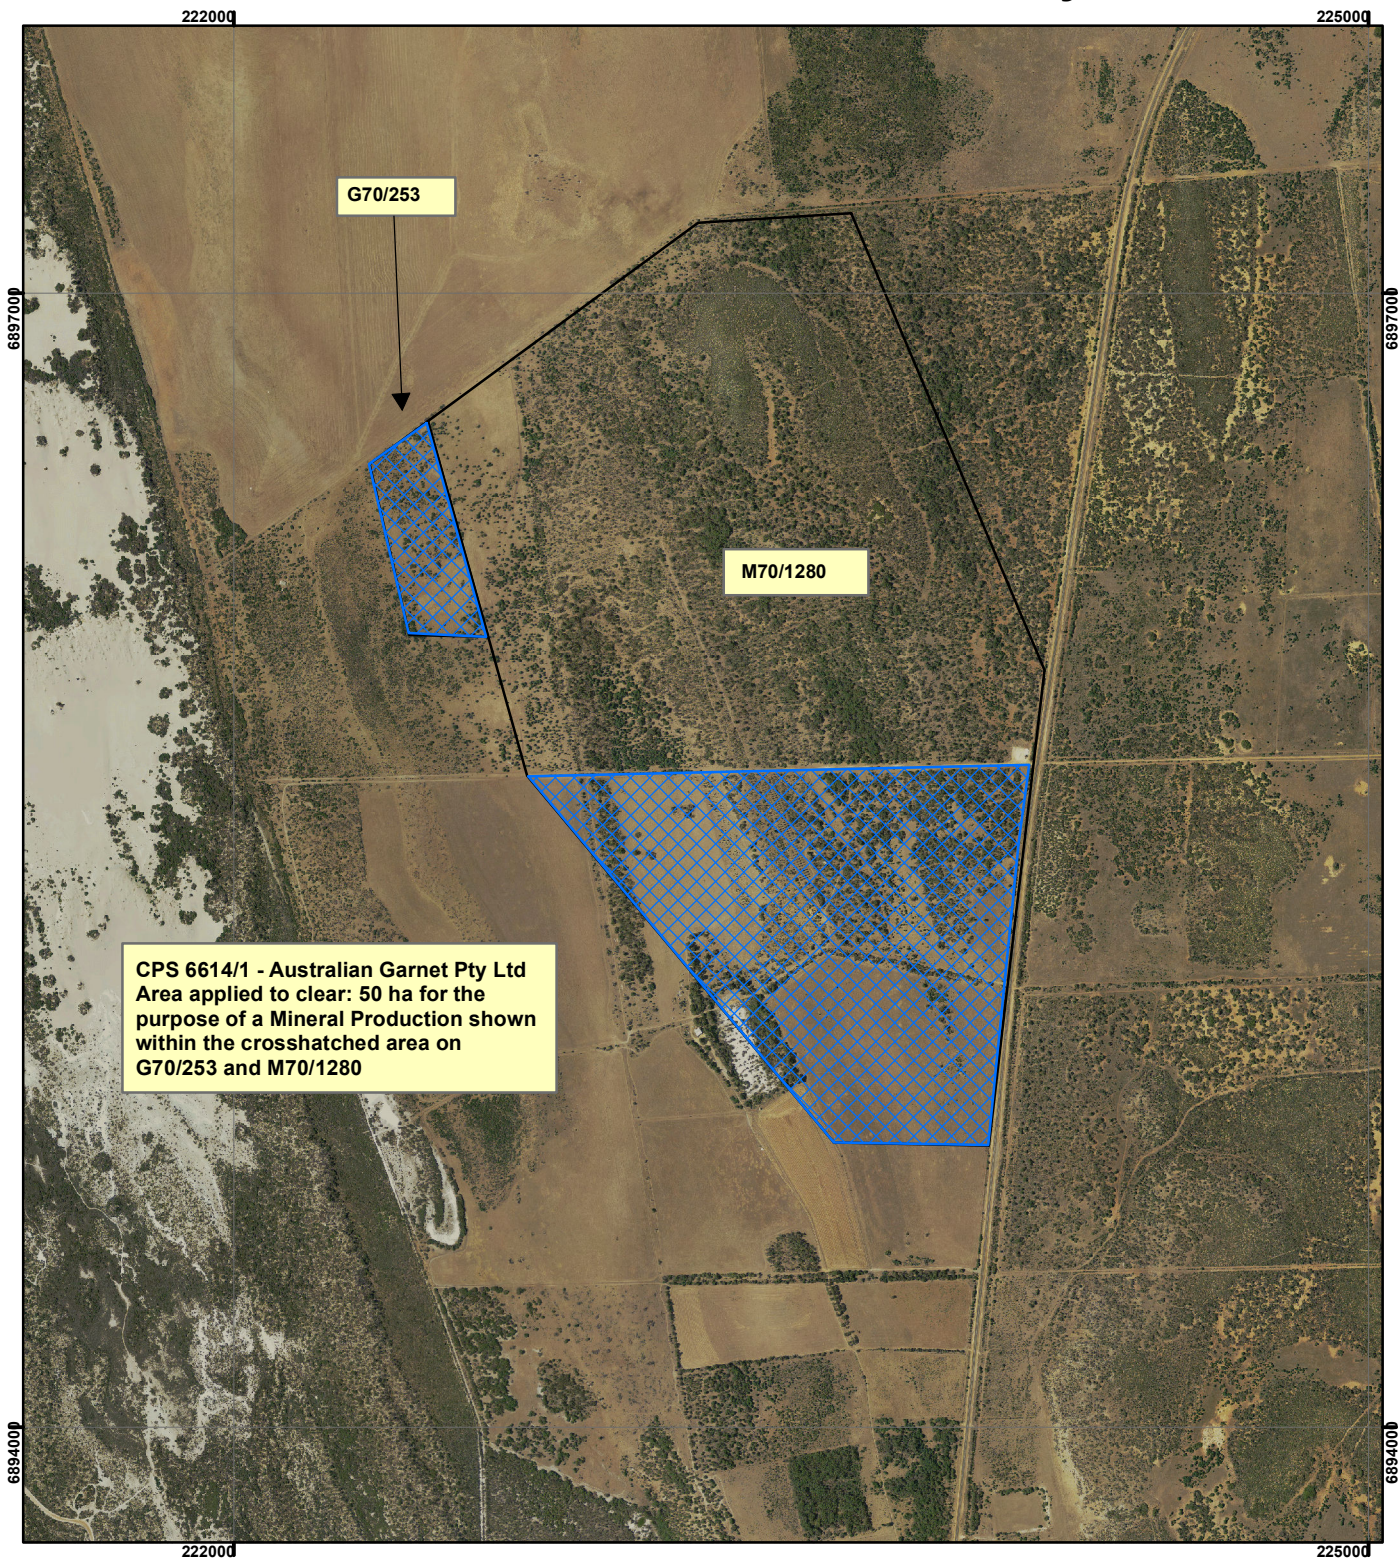

CPS 6614/1 - Australian Garnet Pty Ltd

Legend

 Clearing Instruments

Mining Tenements

 Mining Tenements

Geocentric Datum Australia 1994

Note: the data in this map have not been projected. This may result in geometric distortion or measurement inaccuracies.

..... Date

Officer with delegated authority under Section 20 of the Environmental Protection Act 1986

Information derived from this map should be confirmed with the data custodian acknowledged by the agency acronym in the legend.