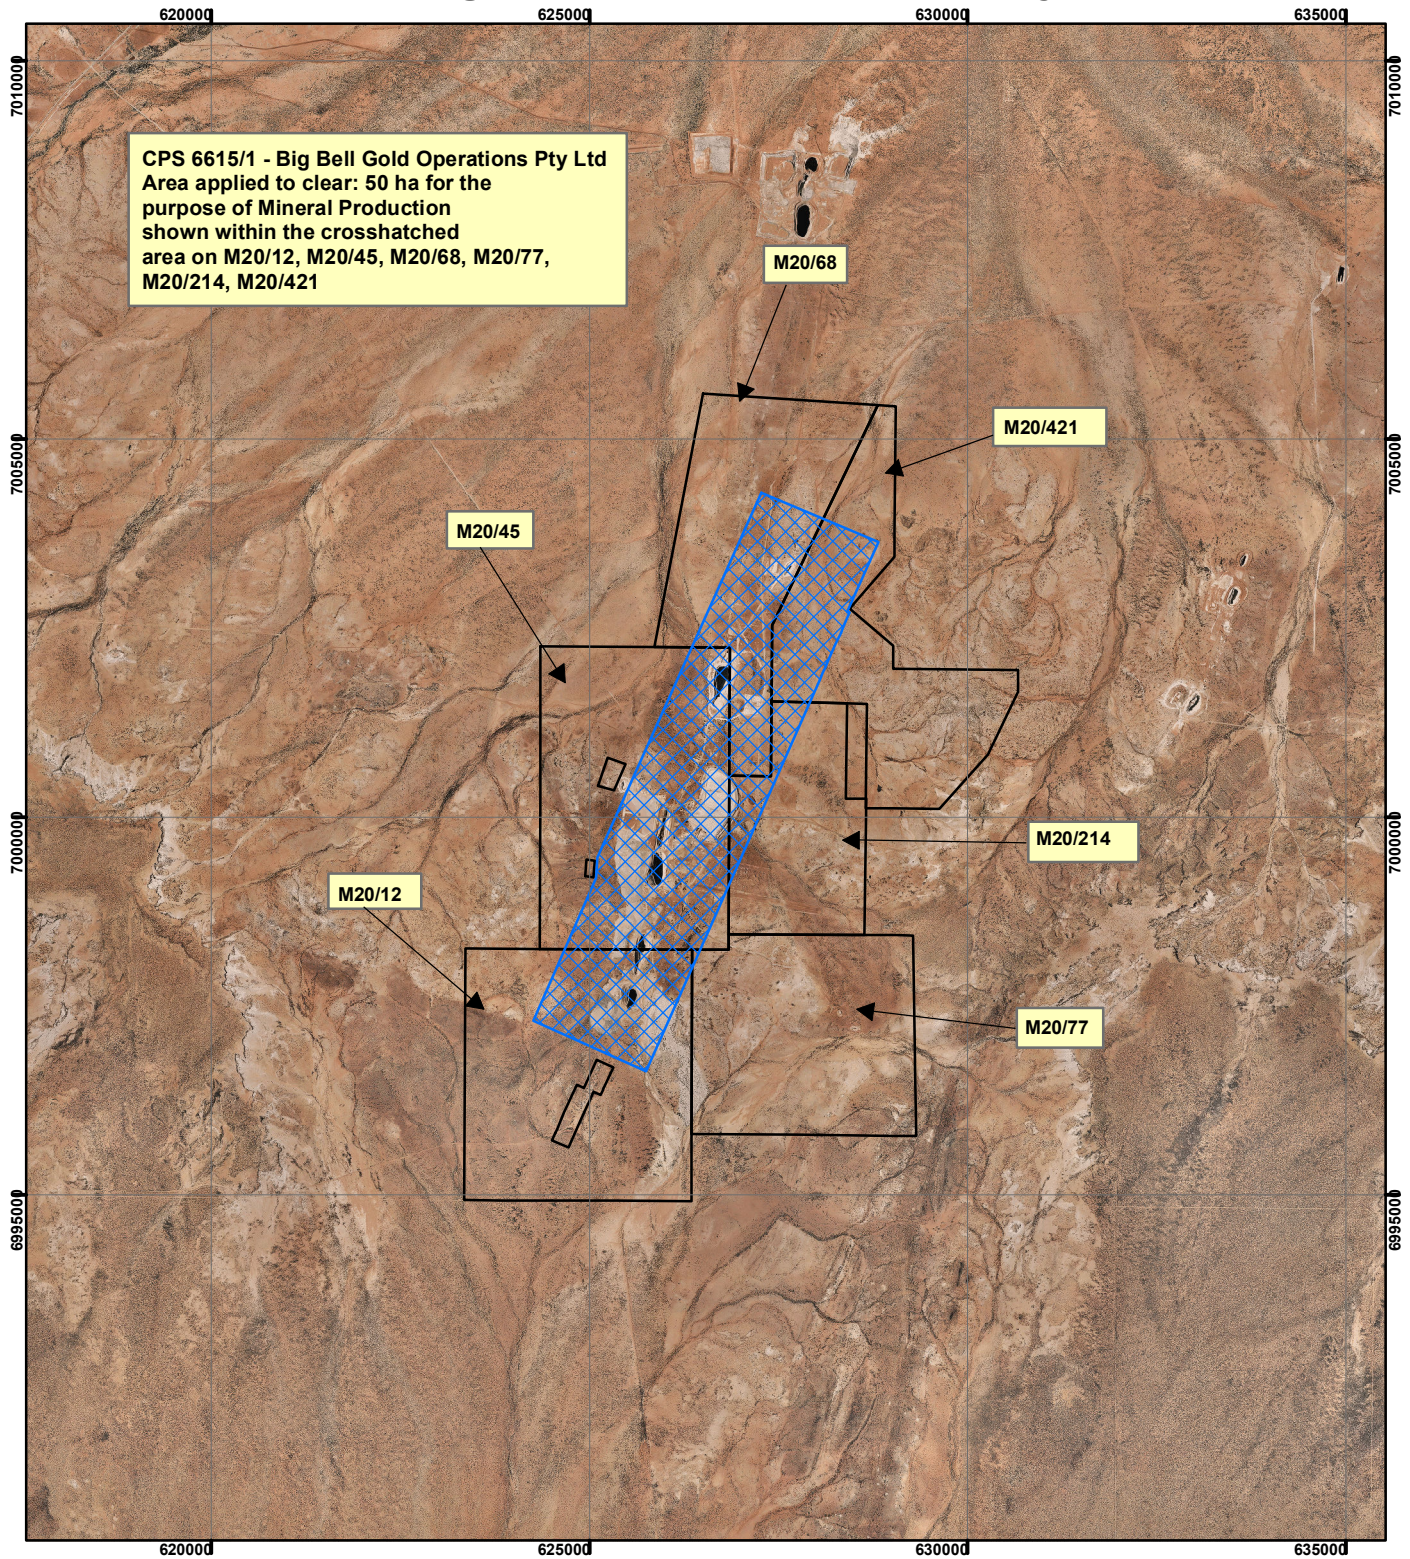

# CPS 6615/1 - Big Bell Gold Operations Pty Ltd

## Legend

 Clearing Instruments

## Mining Tenements

 Mining Tenements

Geocentric Datum Australia 1994

*Note: the data in this map have not been projected. This may result in geometric distortion or measurement inaccuracies.*

..... Date .....