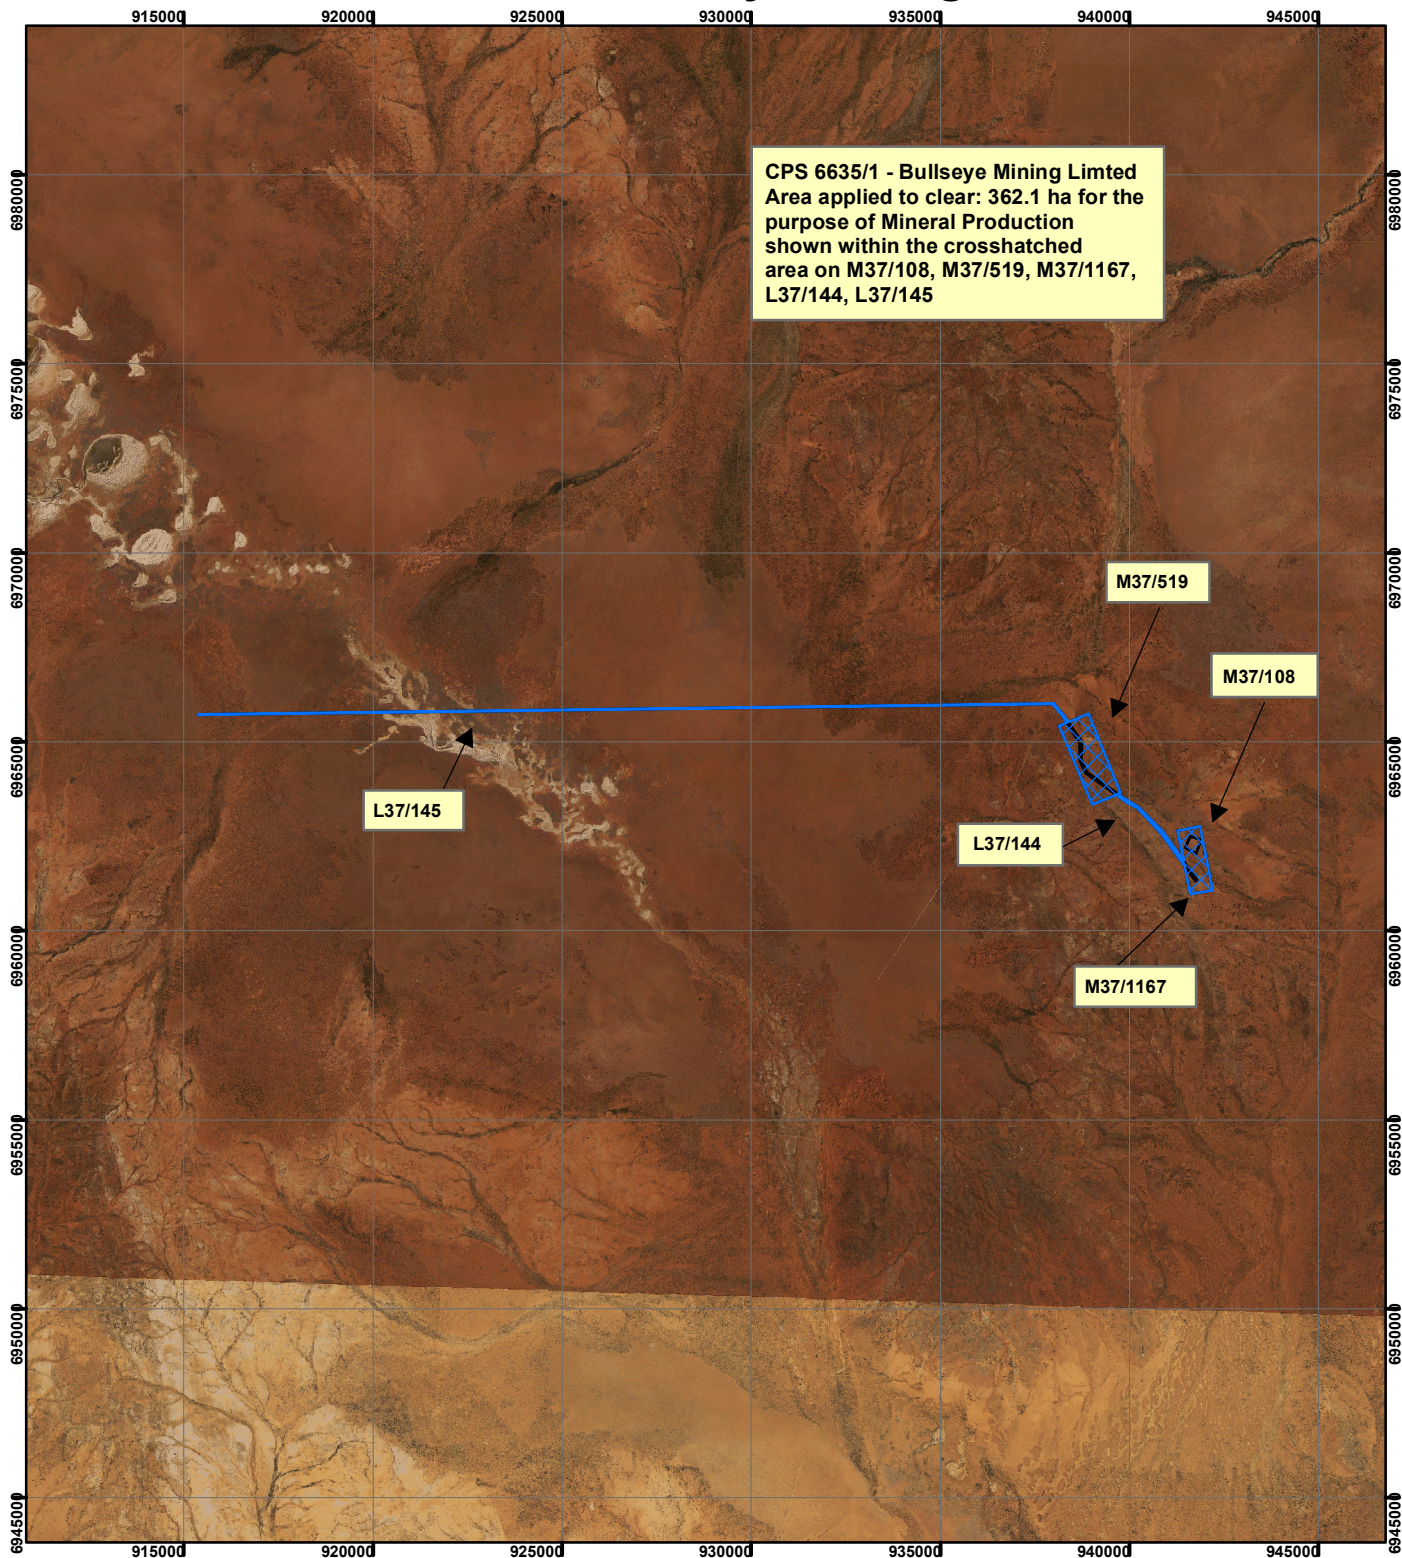

CPS 6635/1 - Bullseye Mining Limited

Legend

 Clearing Instruments

Mining Tenements

 Mining Tenements

Geocentric Datum Australia 1994

Note: the data in this map have not been projected. This may result in geometric distortion or measurement inaccuracies.

..... Date

Officer with delegated authority under Section 20 of the Environmental Protection Act 1986

Information derived from this map should be confirmed with the data custodian acknowledged by the agency acronym in the legend.