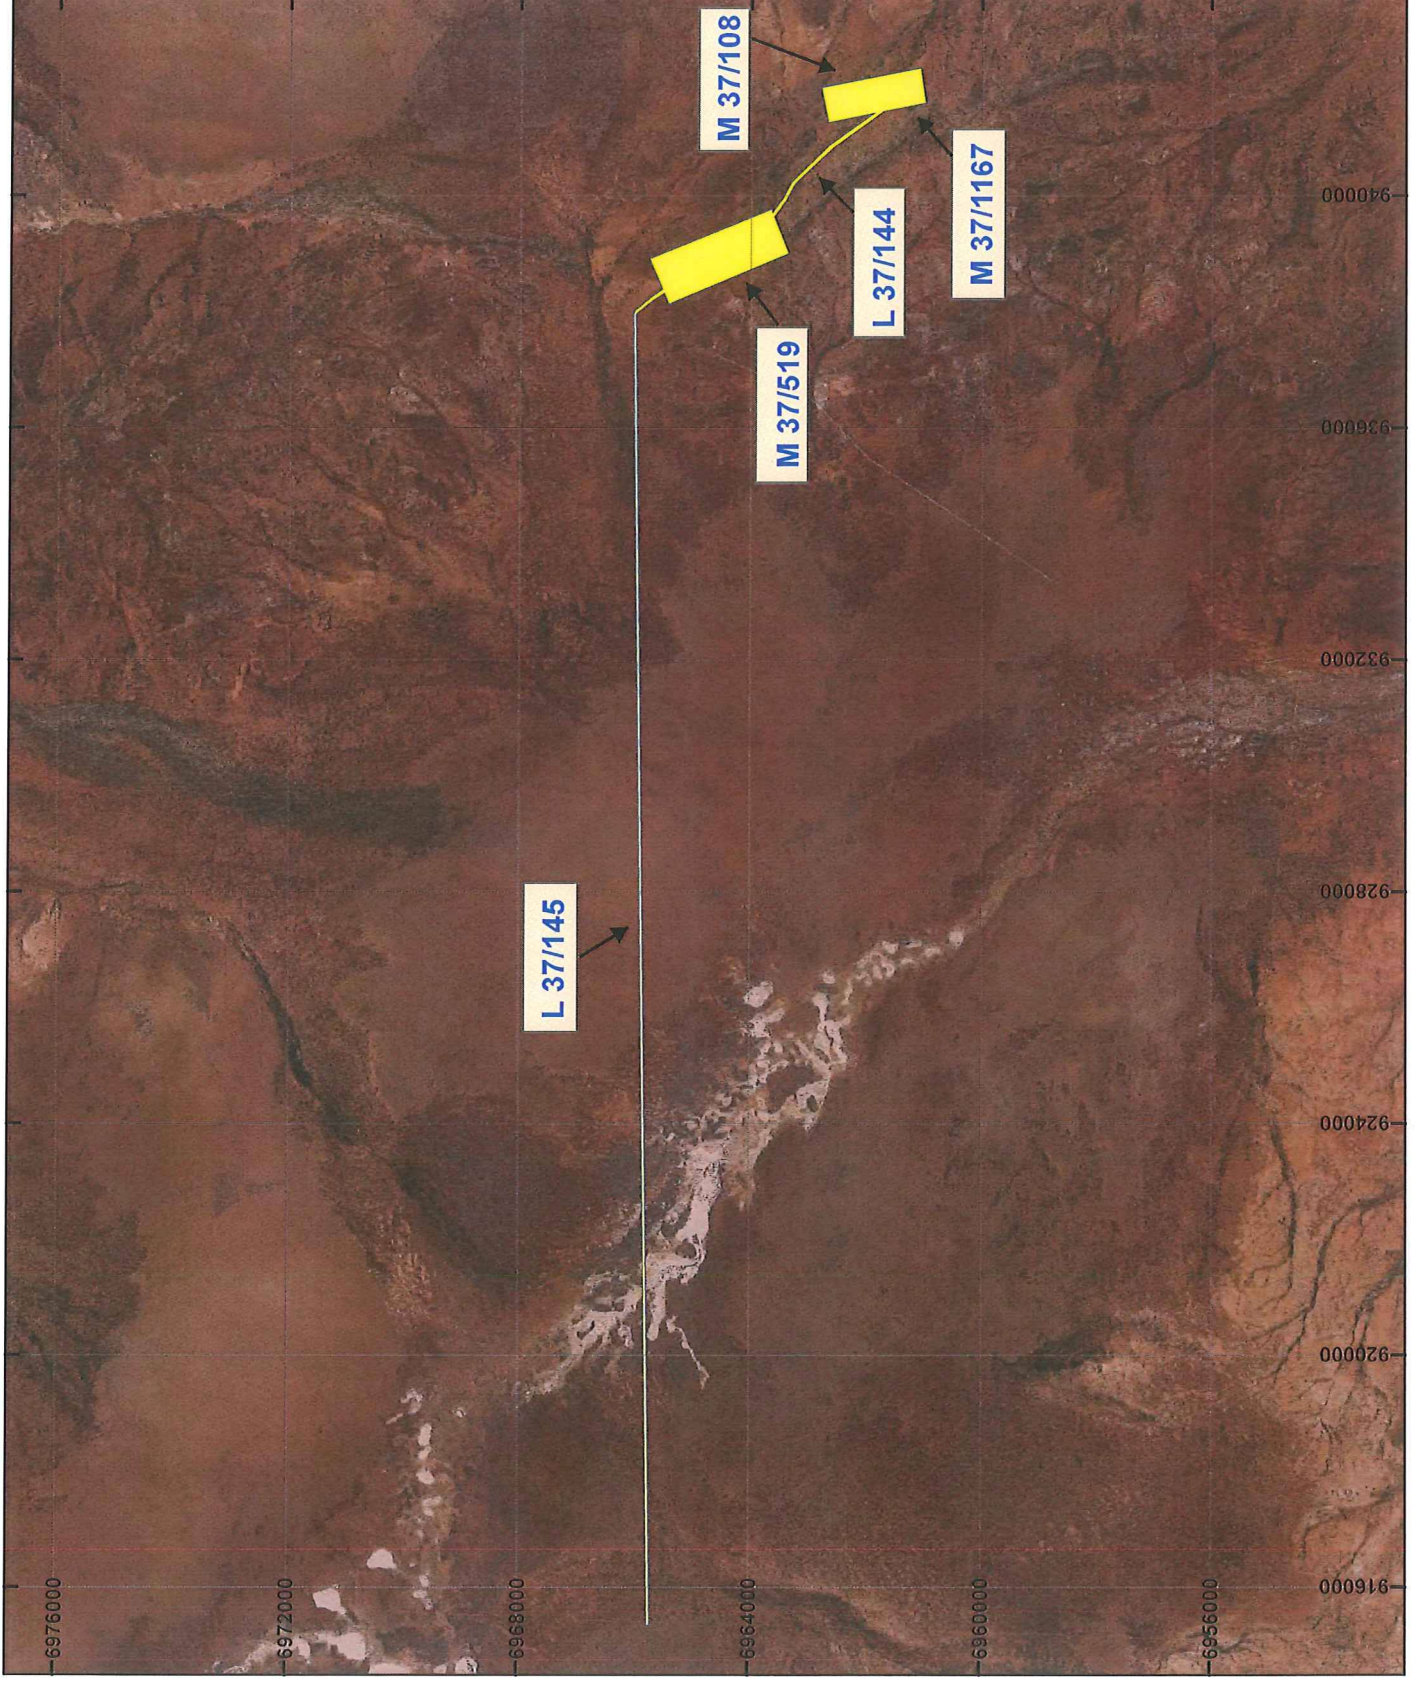

PLAN 6635/1

LEGEND

- Mining Tenements
- Clearing Instruments
- Areas Approved to Clear

Wangganoo 3143 Apr 2011 Mosaic

Scale 1:125,000
(Approximate when reproduced at A4)

Geocentric Datum Australia 1994

Virginia Simms Date 20/10/2015
VIRGINIA SIMMS

Information derived from this map should be confirmed with the data custodian acknowledged by the agency acronym in the legend.

WA Crown Copyright, 2002