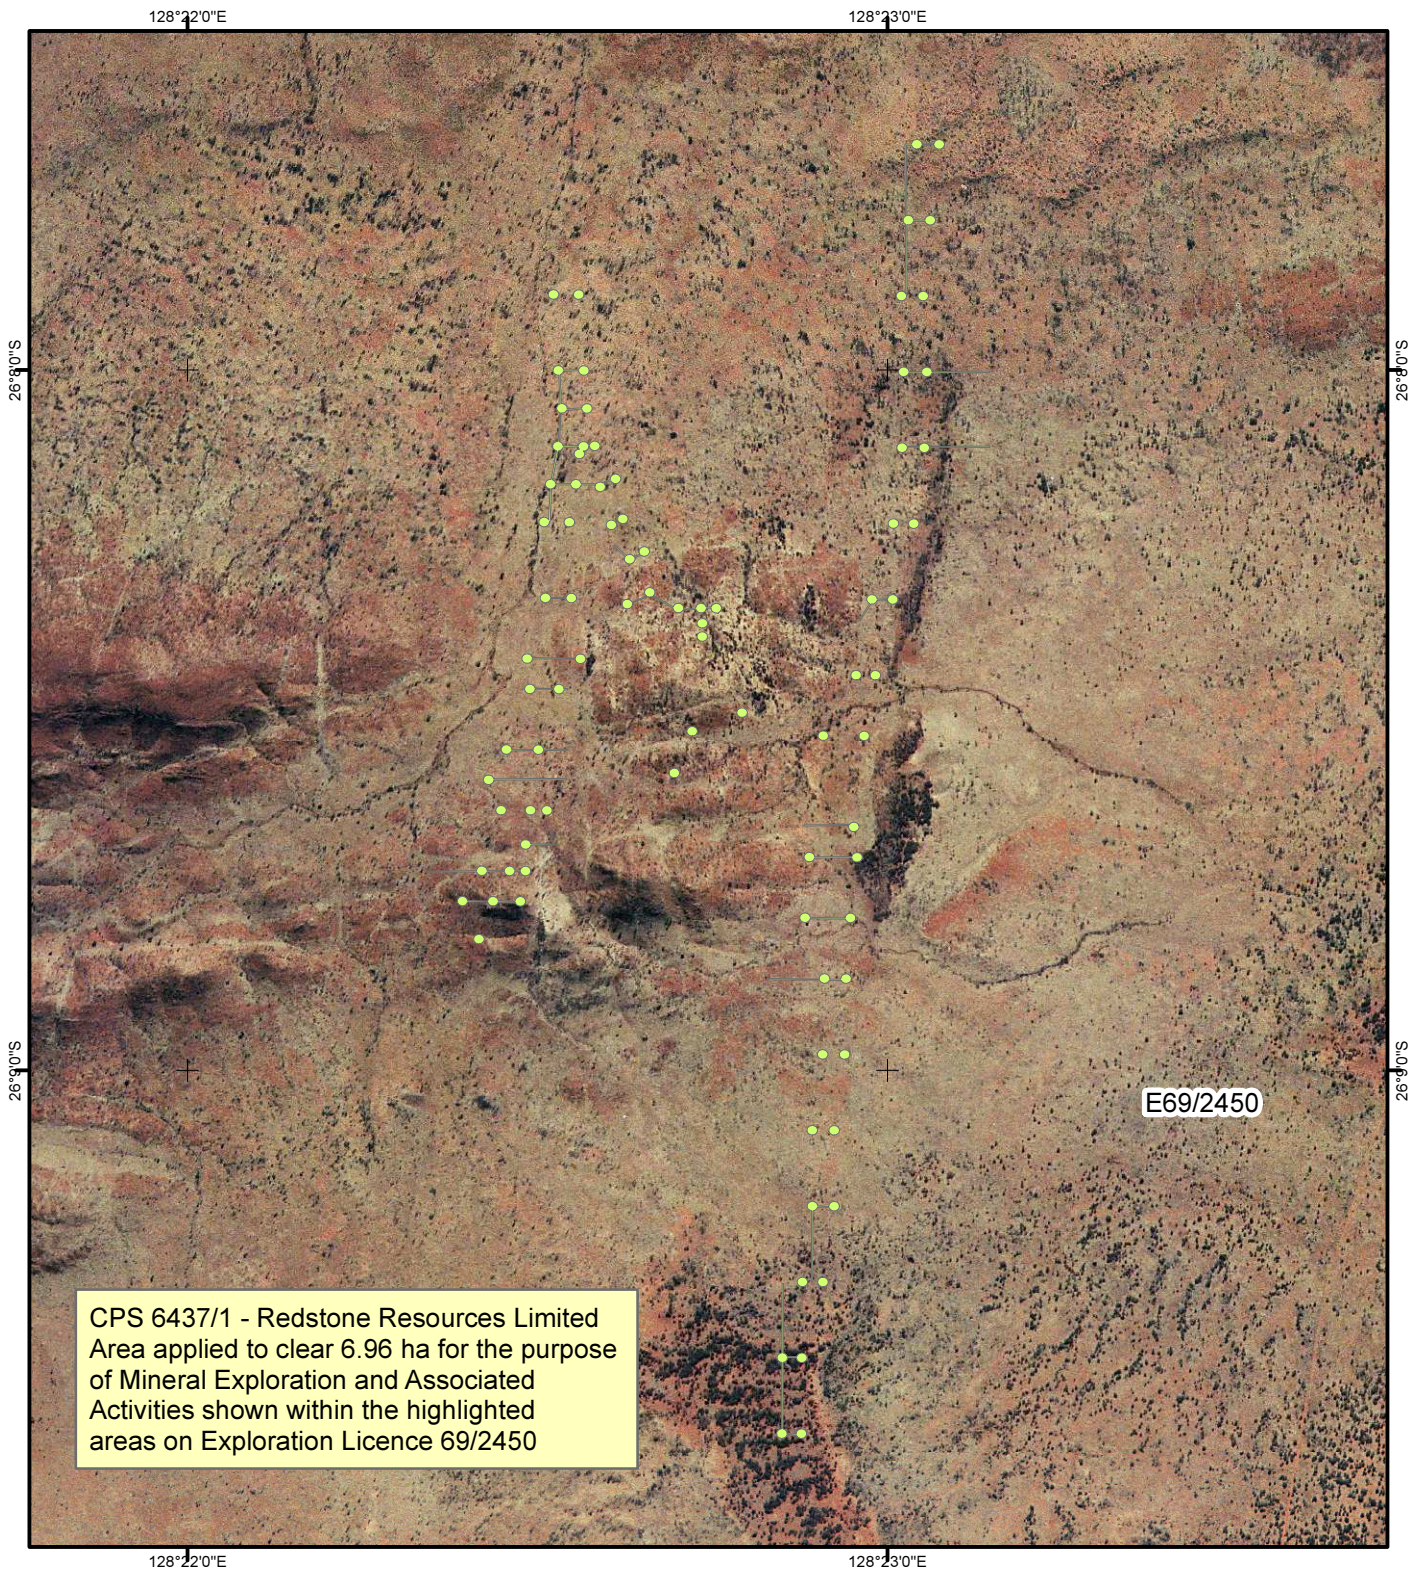

## Legend

 Clearing Instruments

## Mining Tenements

 Mining Tenements

Blackstone 2002

Geocentric Datum Australia 1994

*Note: the data in this map have not been projected. This may result in geometric distortion or measurement inaccuracies.*

..... Date .....

Officer with delegated authority under Section 20 of  
the Environmental Protection Act 1986

Information derived from this map should be  
confirmed with the data custodian acknowledged  
by the agency acronym in the legend.