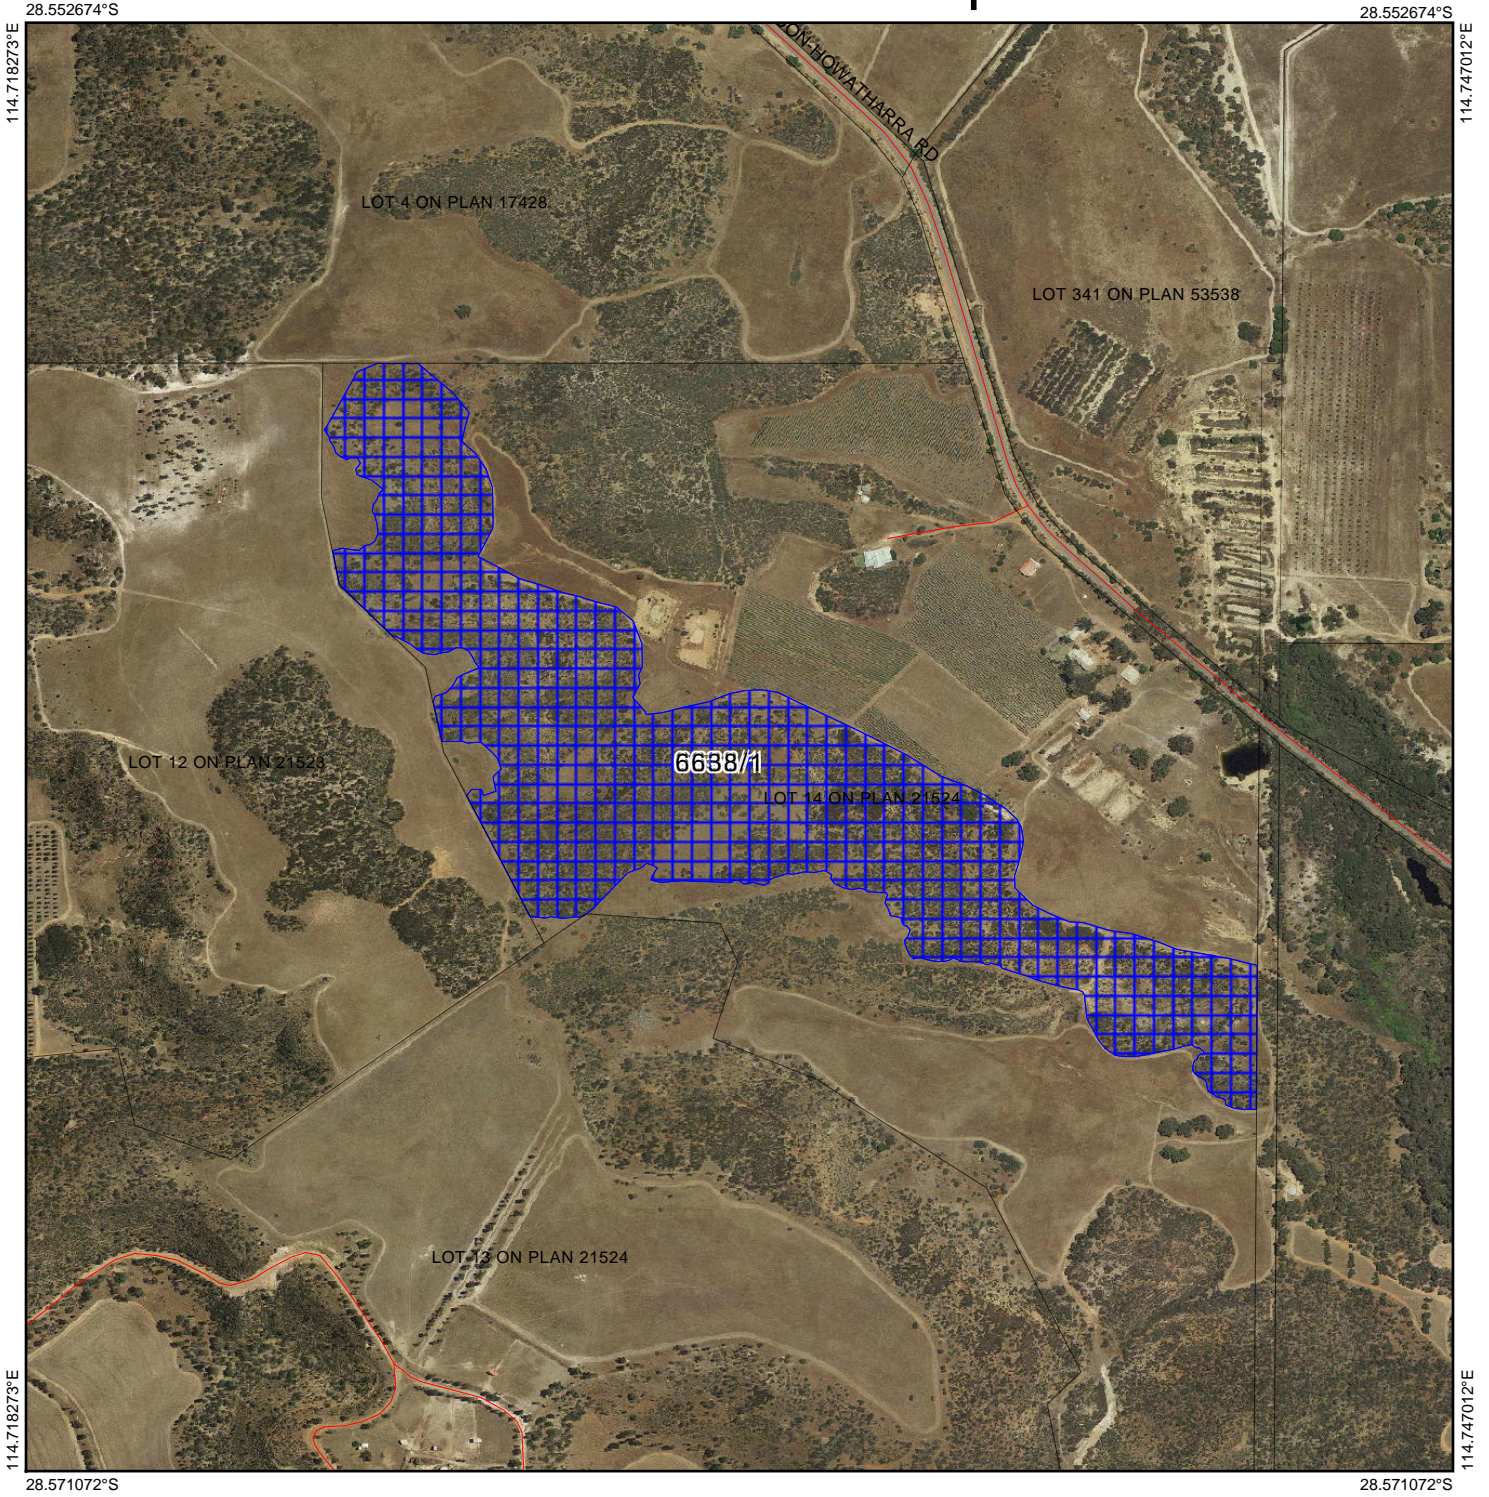

CPS 6638/1 - Map

Legend

-  Clearing Instruments Proposals
-  Imagery

(Approximate when reproduced at A4)

GDA 94 (Lat/Long)

Geocentric Datum of Australia 1994

..... Date

GOVERNMENT OF
WESTERN AUSTRALIA
WA Crown Copyright 2015