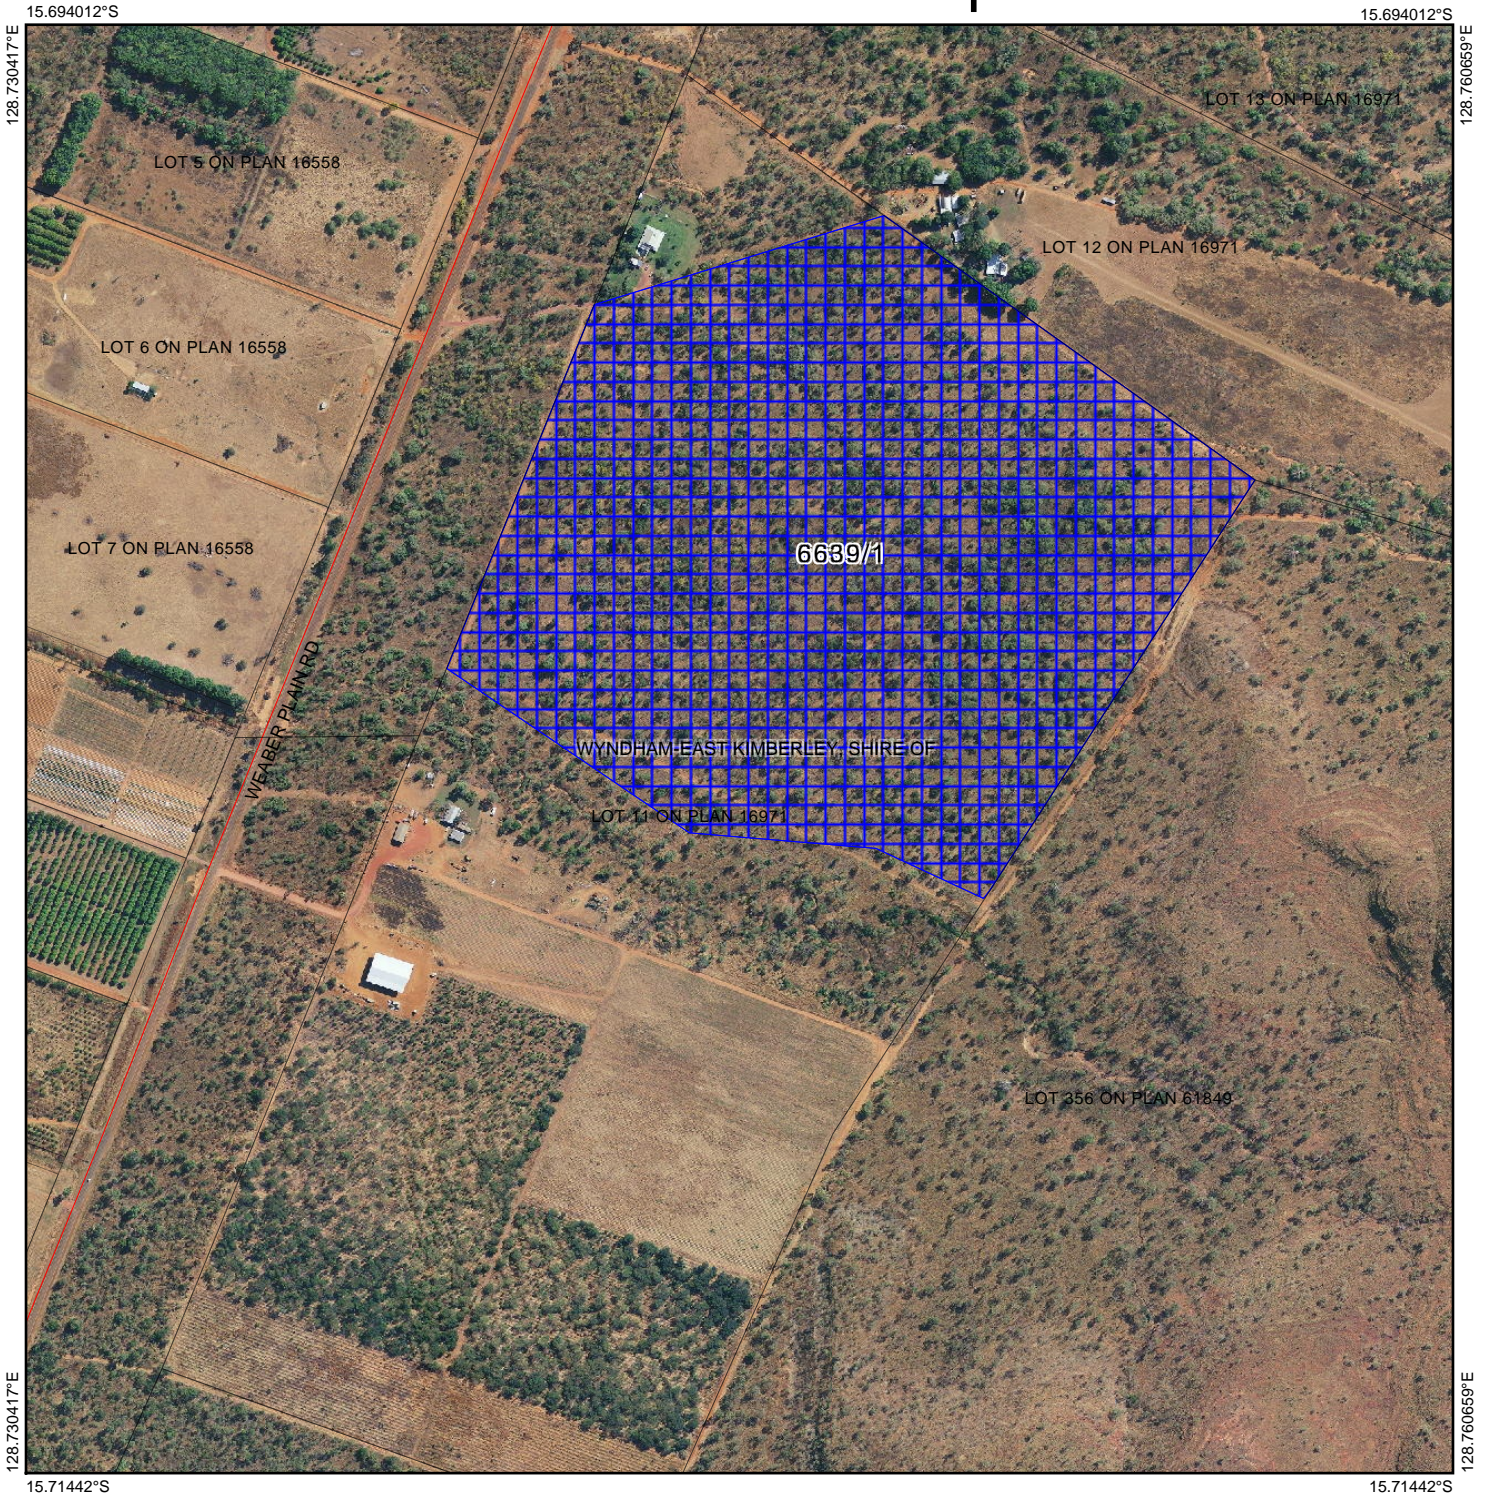

CPS 6639/1 - Map

Legend

-  Clearing Instruments Proposals
-  Local Government Authority
-  Imagery

(Approximate when reproduced at A4)

GDA 94 (Lat/Long)

Geocentric Datum of Australia 1994

..... Date

GOVERNMENT OF
WESTERN AUSTRALIA
WA Crown Copyright 2015