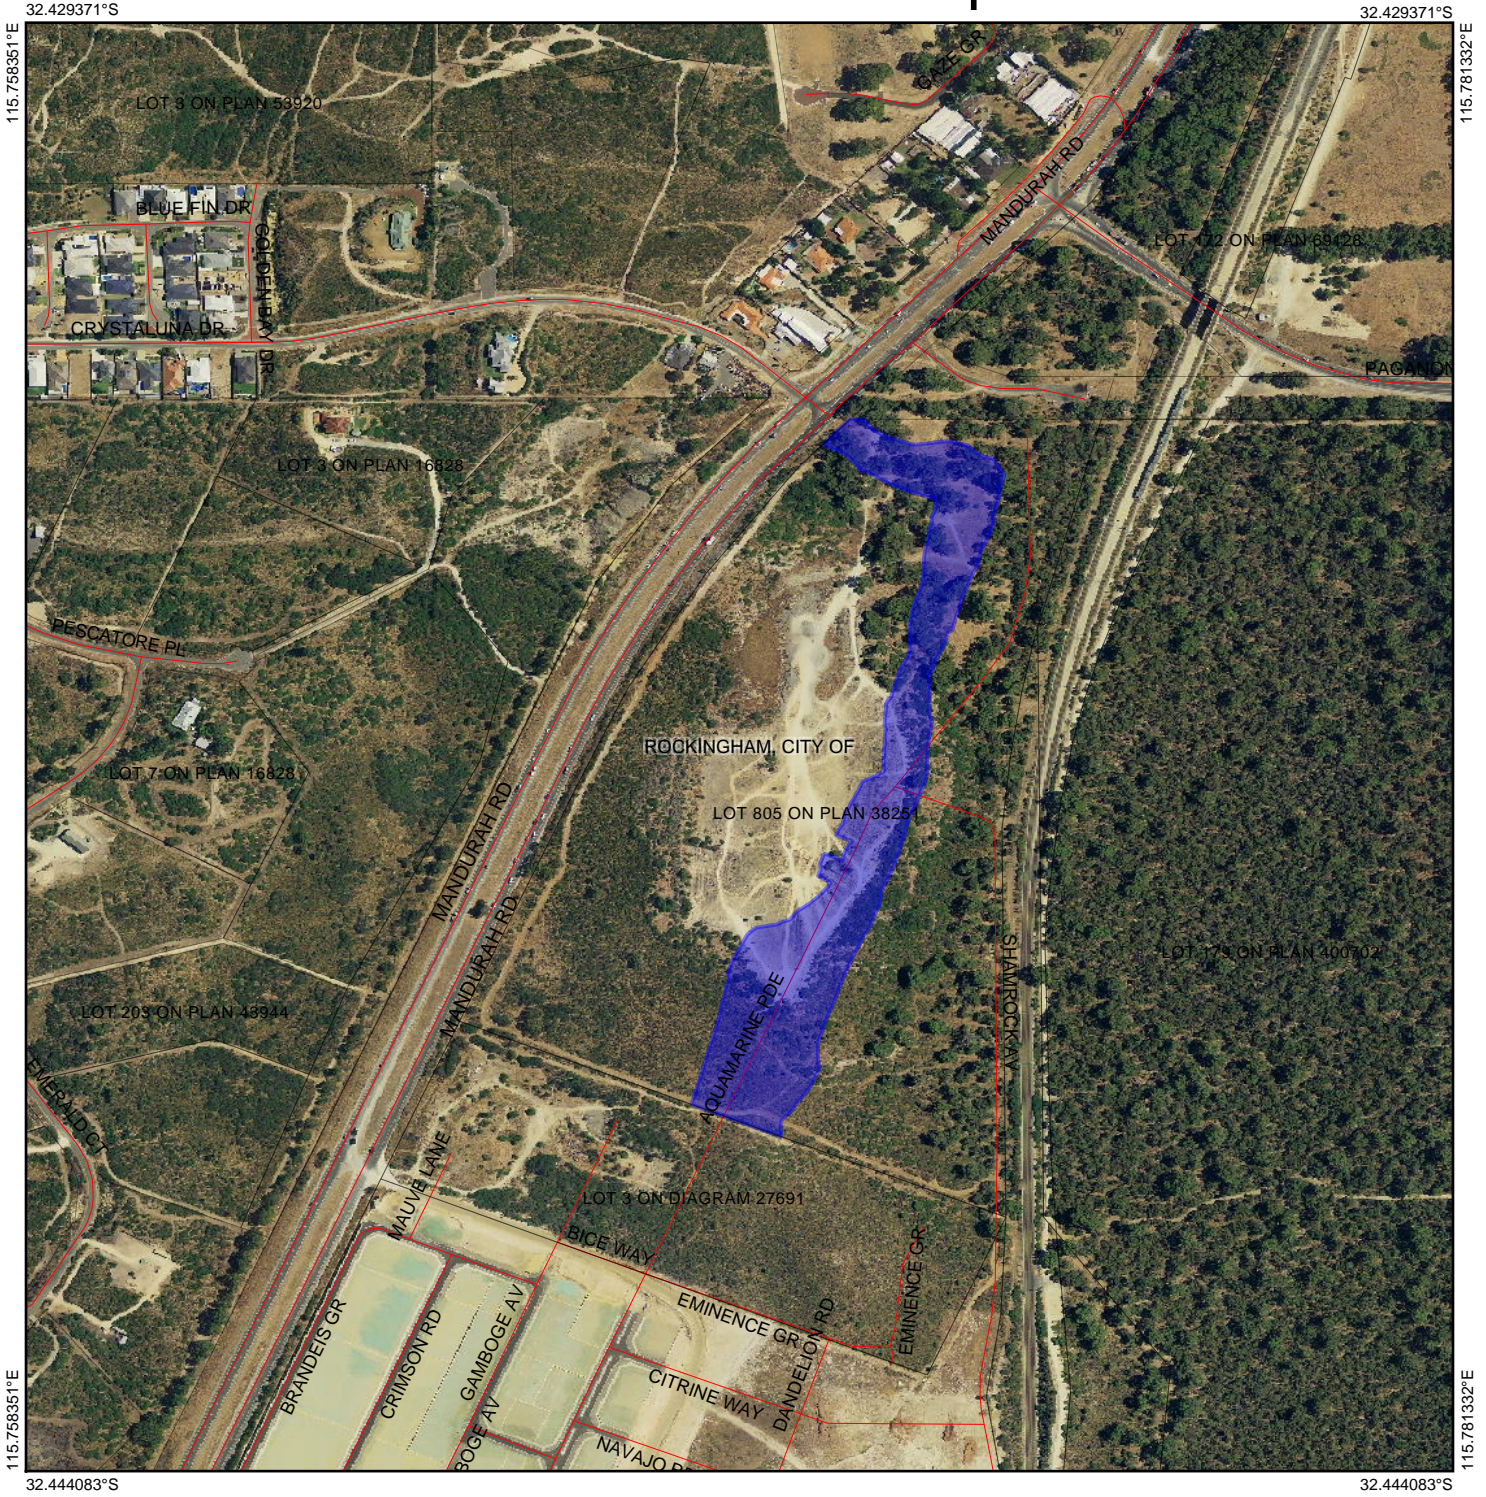

CPS 6649/1 - Map

Legend

-  Clearing Instruments Proposals
-  Local Government Authority
-  Imagery

(Approximate when reproduced at A4)
GDA 94 (Lat/Long)

Geocentric Datum of Australia 1994

..... Date

GOVERNMENT OF
WESTERN AUSTRALIA
WA Crown Copyright 2015