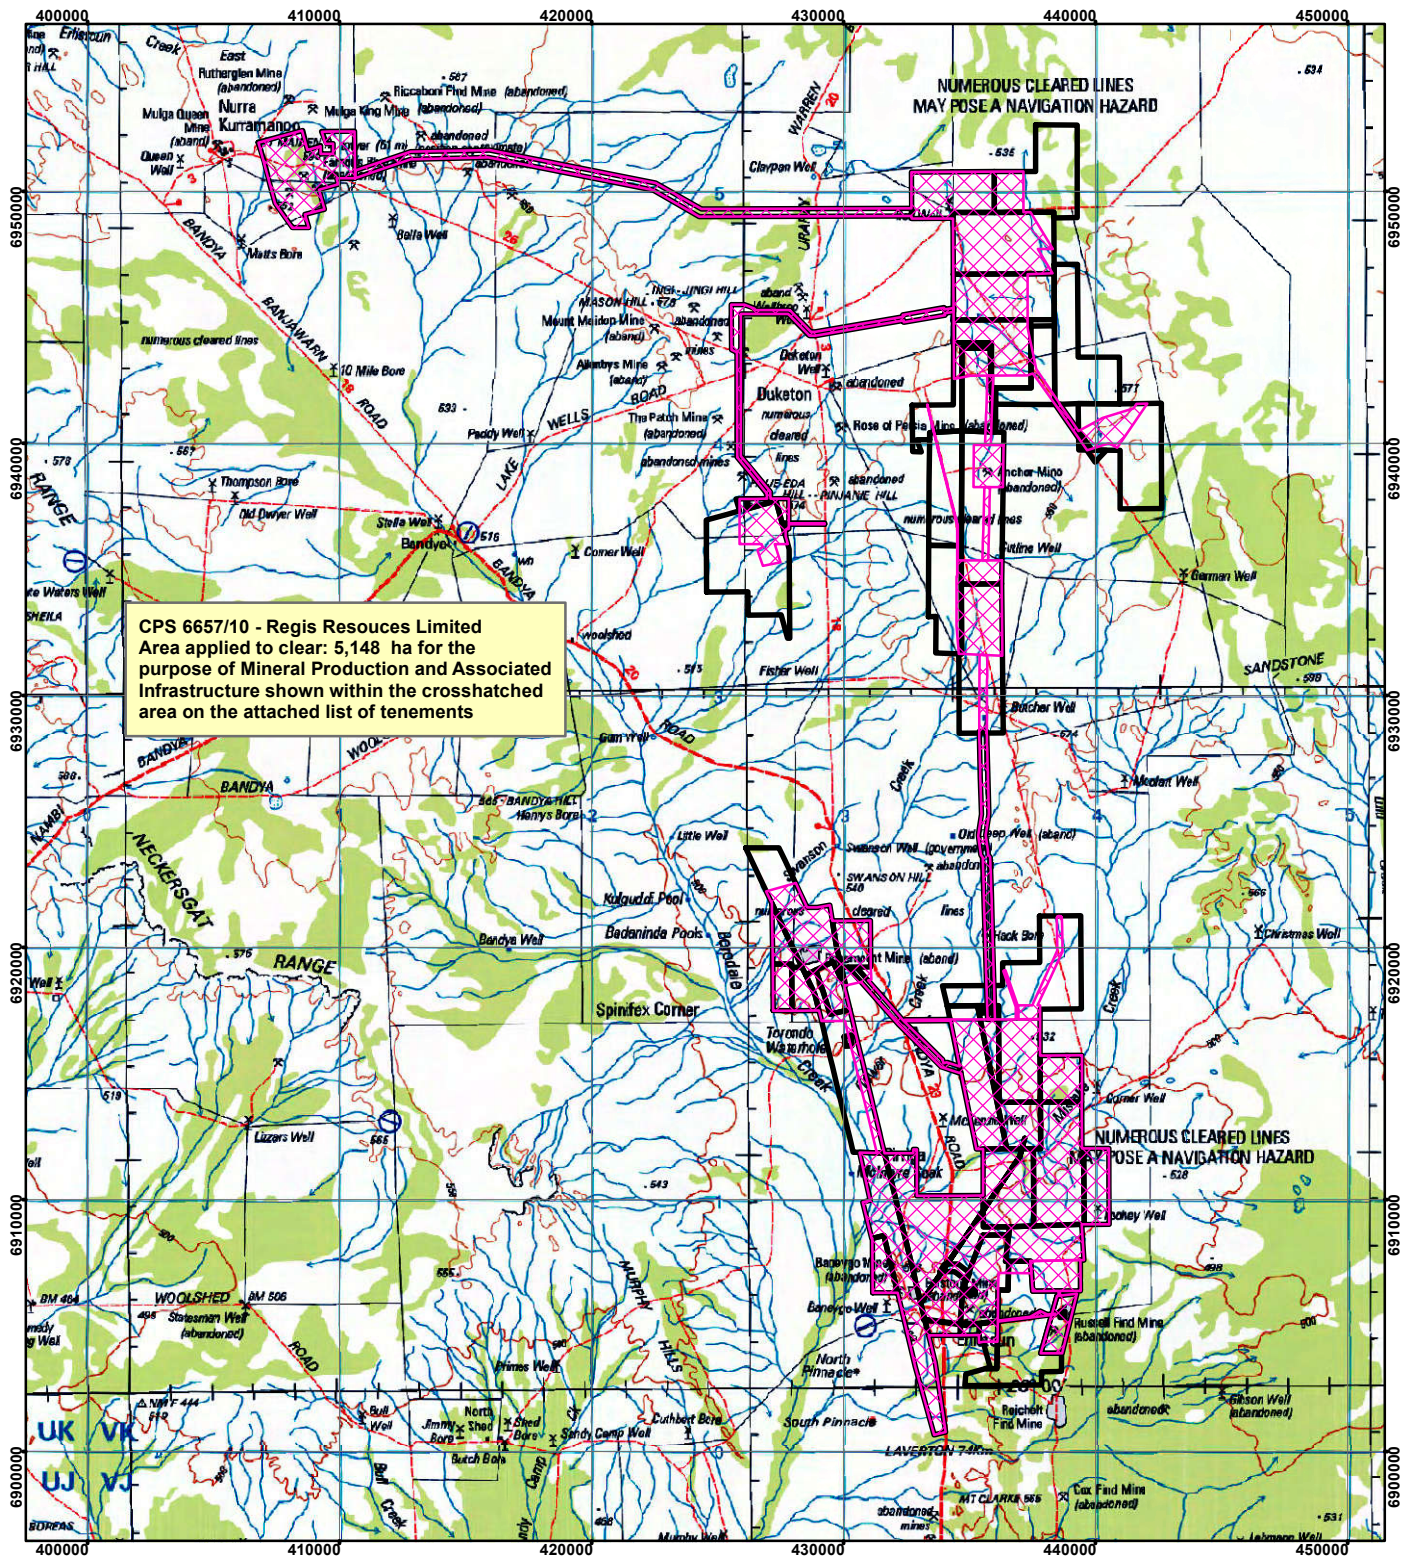

## Legend

-  Clearing Instruments
-  Mining Tenements

Geocentric Datum Australia 1994

Note: the data in this map have not been projected. This may result in geometric distortion or measurement inaccuracies.

..... Date .....

Officer with delegated authority under Section 20 of the Environmental Protection Act 1986

Information derived from this map should be confirmed with the data custodian acknowledged by the agency acronym in the legend.