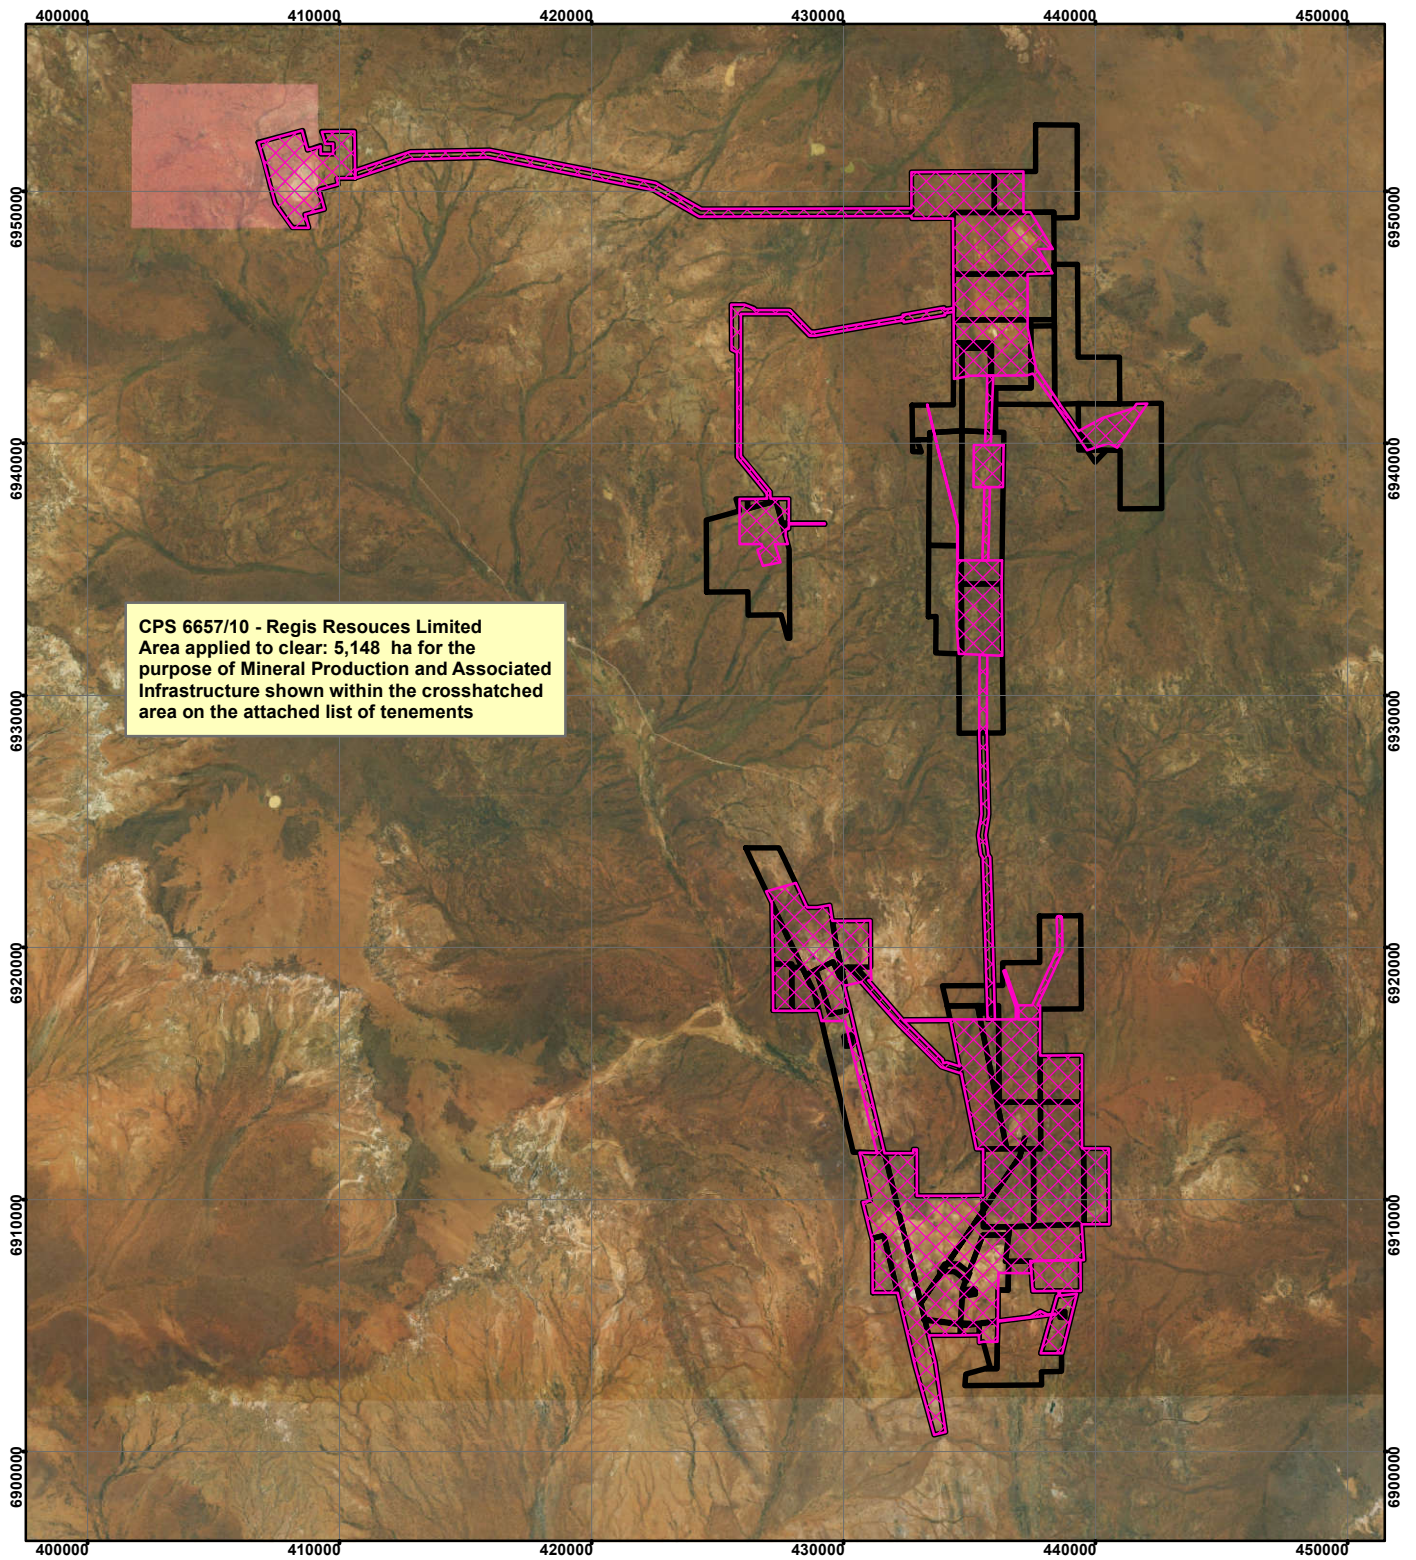

## Legend

-  Clearing Instruments
-  Mining Tenements

Geocentric Datum Australia 1994

*Note: the data in this map have not been projected. This may result in geometric distortion or measurement inaccuracies.*

..... Date .....

Officer with delegated authority under Section 20 of the Environmental Protection Act 1986

Information derived from this map should be confirmed with the data custodian acknowledged by the agency acronym in the legend.