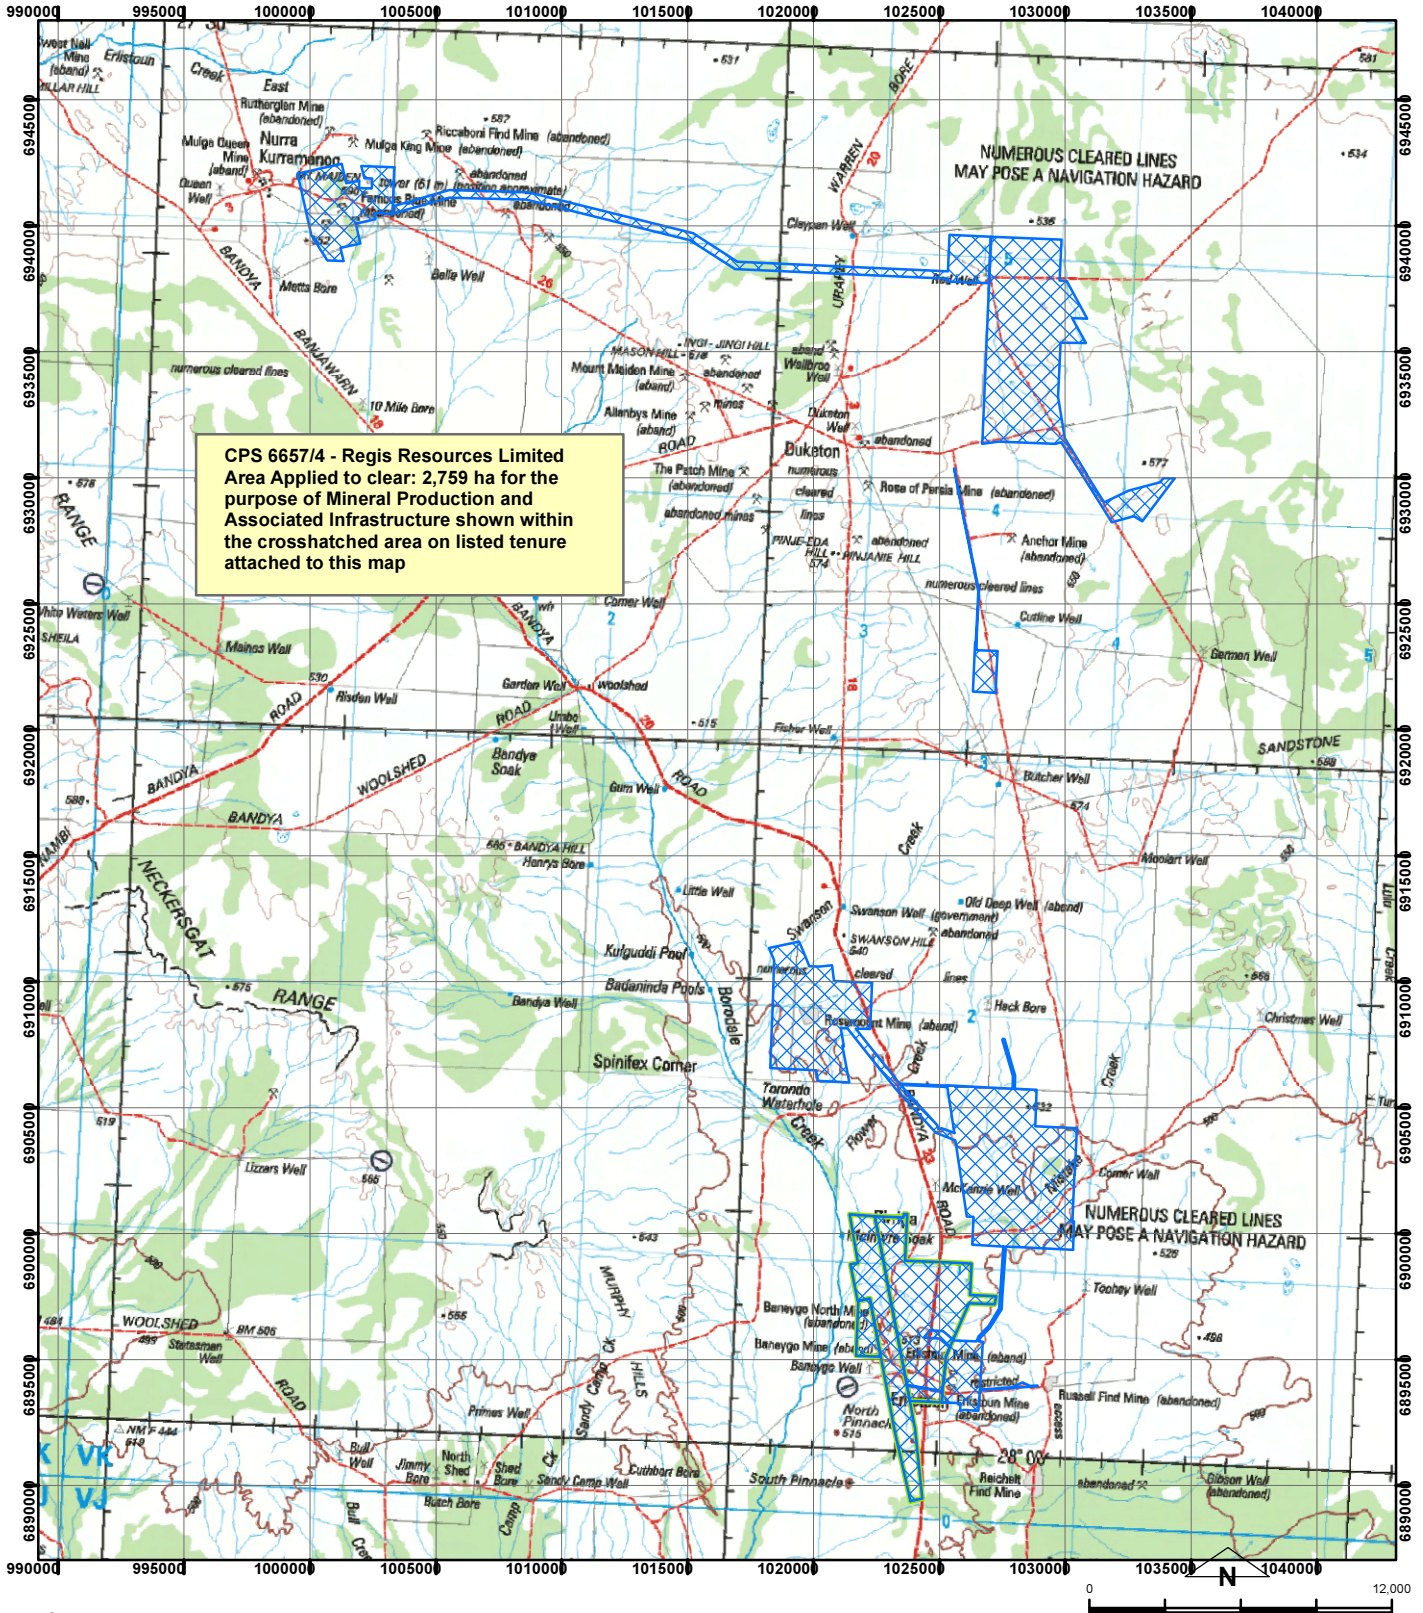

CPS 6657/4 - Regis Resources Limited

LEGEND
■ Mining Tenements
■ Clearing Instruments
■ Areas Applied to Clear

Seamless Mosaic

Geocentric Datum Australia 1994
 Note: the data in this map have not been projected. This may result in geometric distortion or measurement inaccuracies.

..... Date

Officer with delegated authority under Section 20 of the Environmental Protection Act 1986

Information derived from this map should be confirmed with the data custodian acknowledged by the agency acronym in the legend.