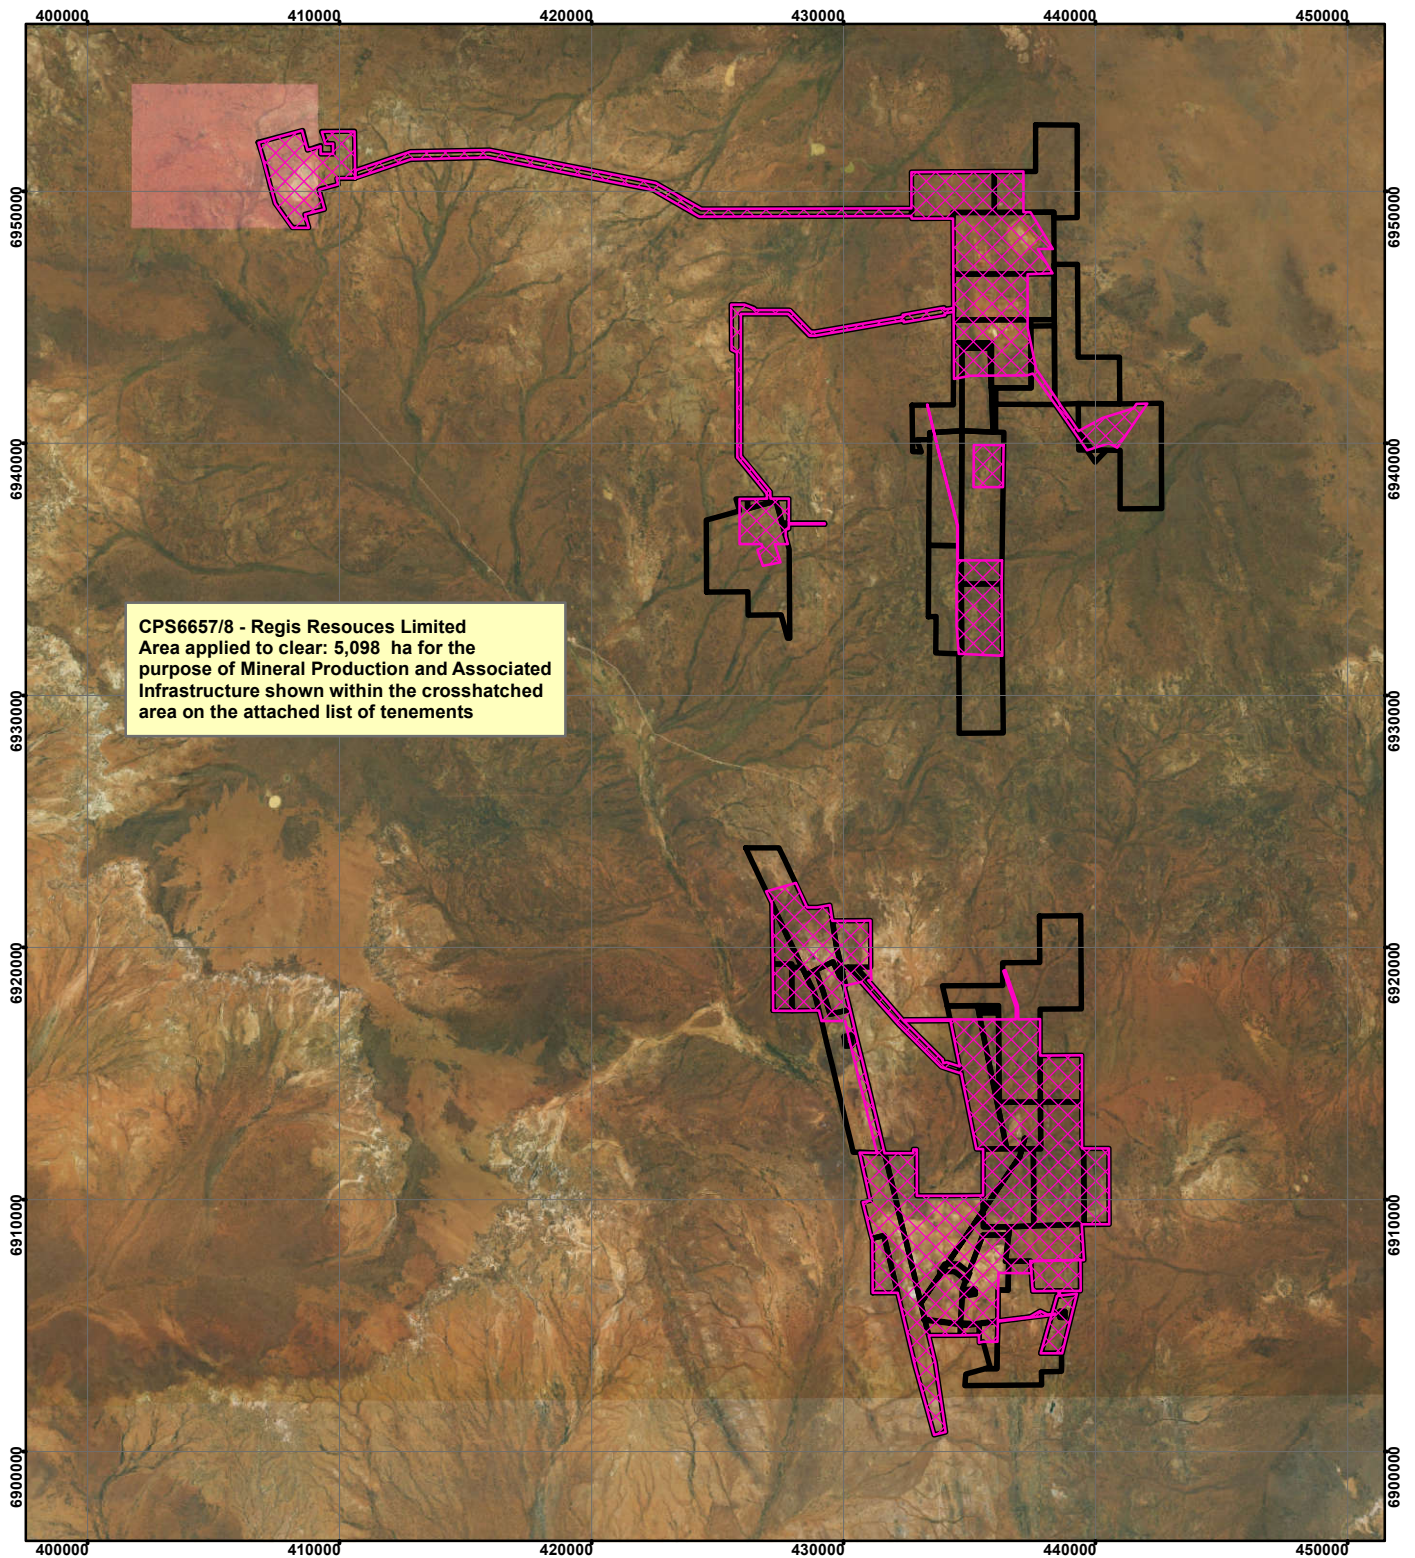

CPS 6657/8 - Regis Resources Limited

Legend

-  Clearing Instruments
-  Mining Tenements

Geocentric Datum Australia 1994

Note: the data in this map have not been projected. This may result in geometric distortion or measurement inaccuracies.

..... Date

Officer with delegated authority under Section 20 of the Environmental Protection Act 1986

Information derived from this map should be confirmed with the data custodian acknowledged by the agency acronym in the legend.