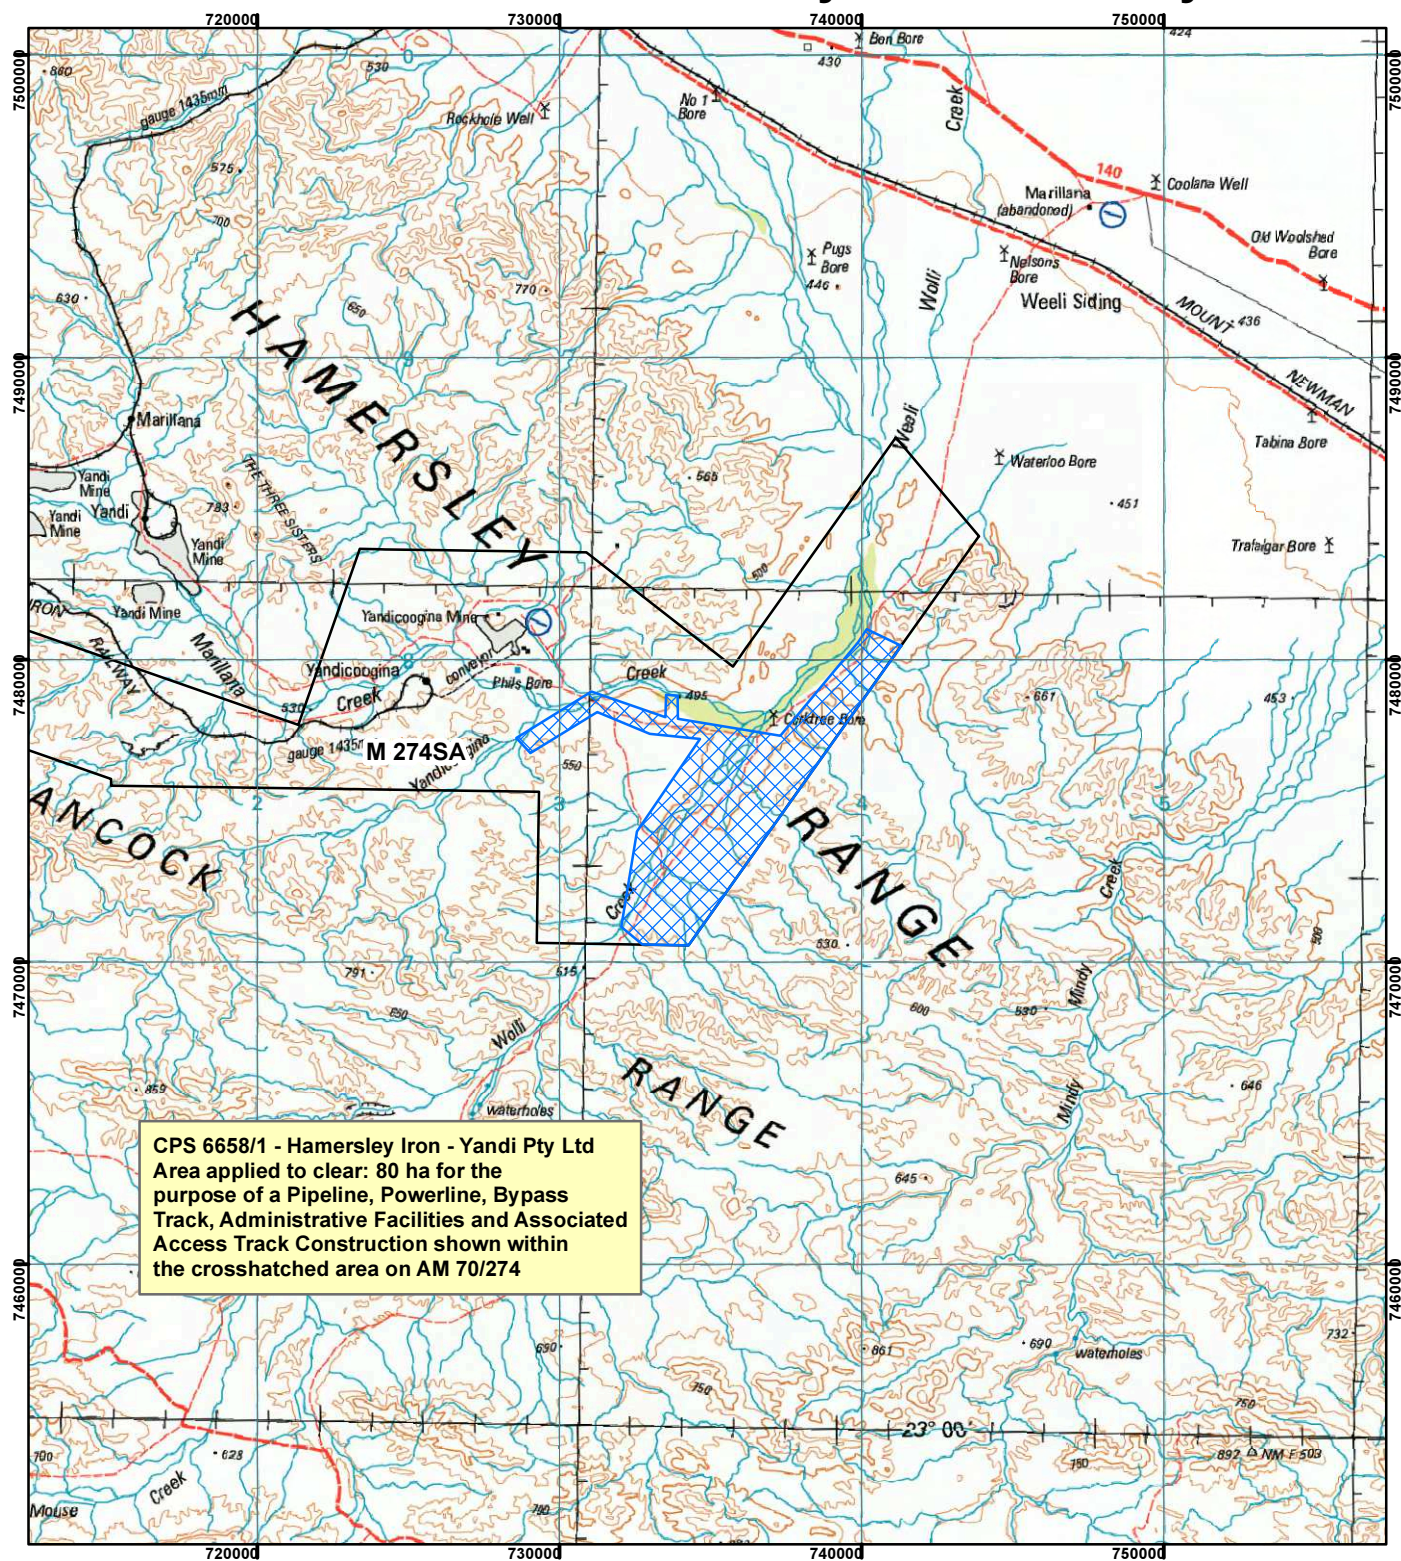

CPS 6658/1 - Hamersley Iron - Yandi Pty Ltd

Legend

6658

Mining Tenements

Mining Tenements

Geocentric Datum Australia 1994

Date .....

Officer with delegated authority under Section 20 of the Environmental Protection Act 1986