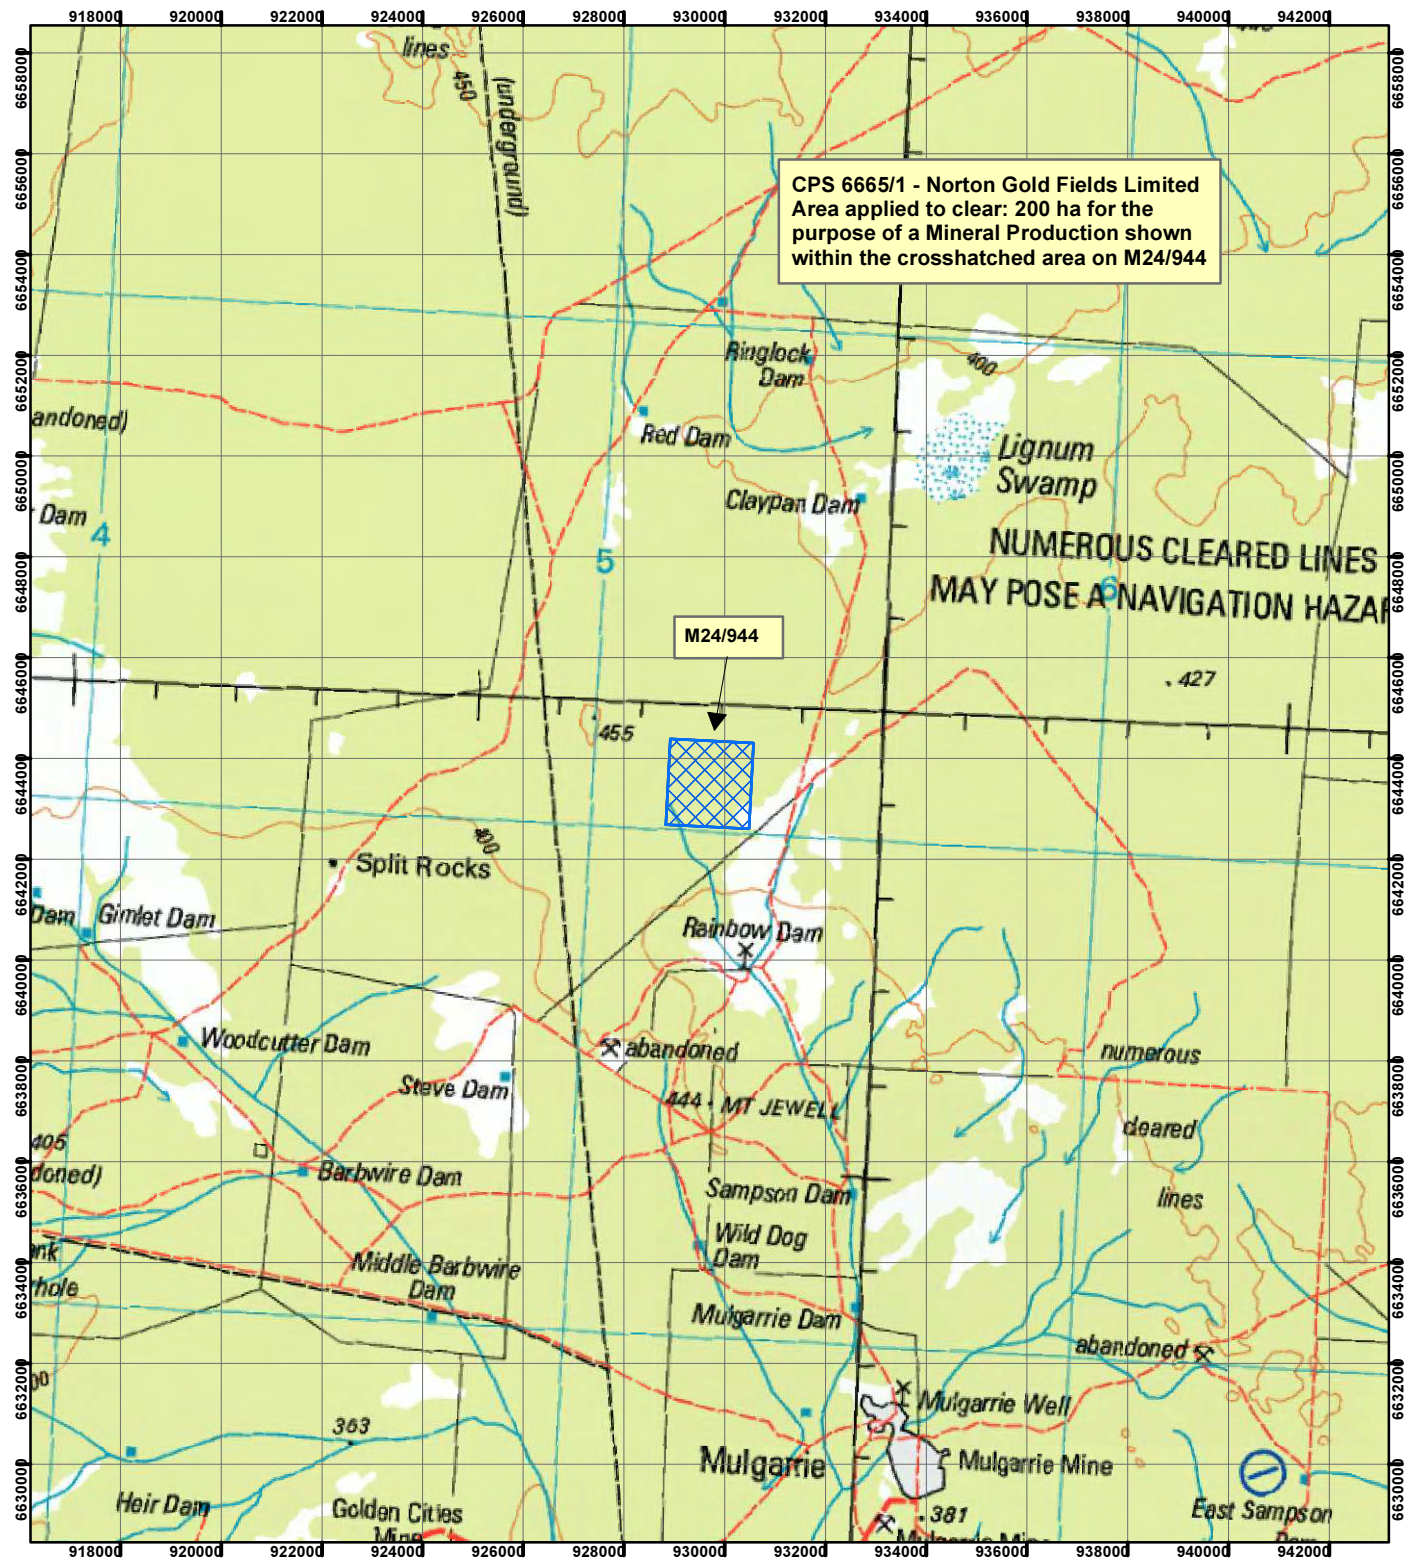

CPS 6665/1 - Norton Gold Fields Limited

Legend

-  Clearing Instruments
- Mining Tenements**
-  Mining Tenements

Geocentric Datum Australia 1994
 Note: the data in this map have not been projected. This may result in geometric distortion or measurement inaccuracies.

..... Date

Officer with delegated authority under Section 20 of the Environmental Protection Act 1986

Information derived from this map should be confirmed with the data custodian acknowledged by the agency acronym in the legend.