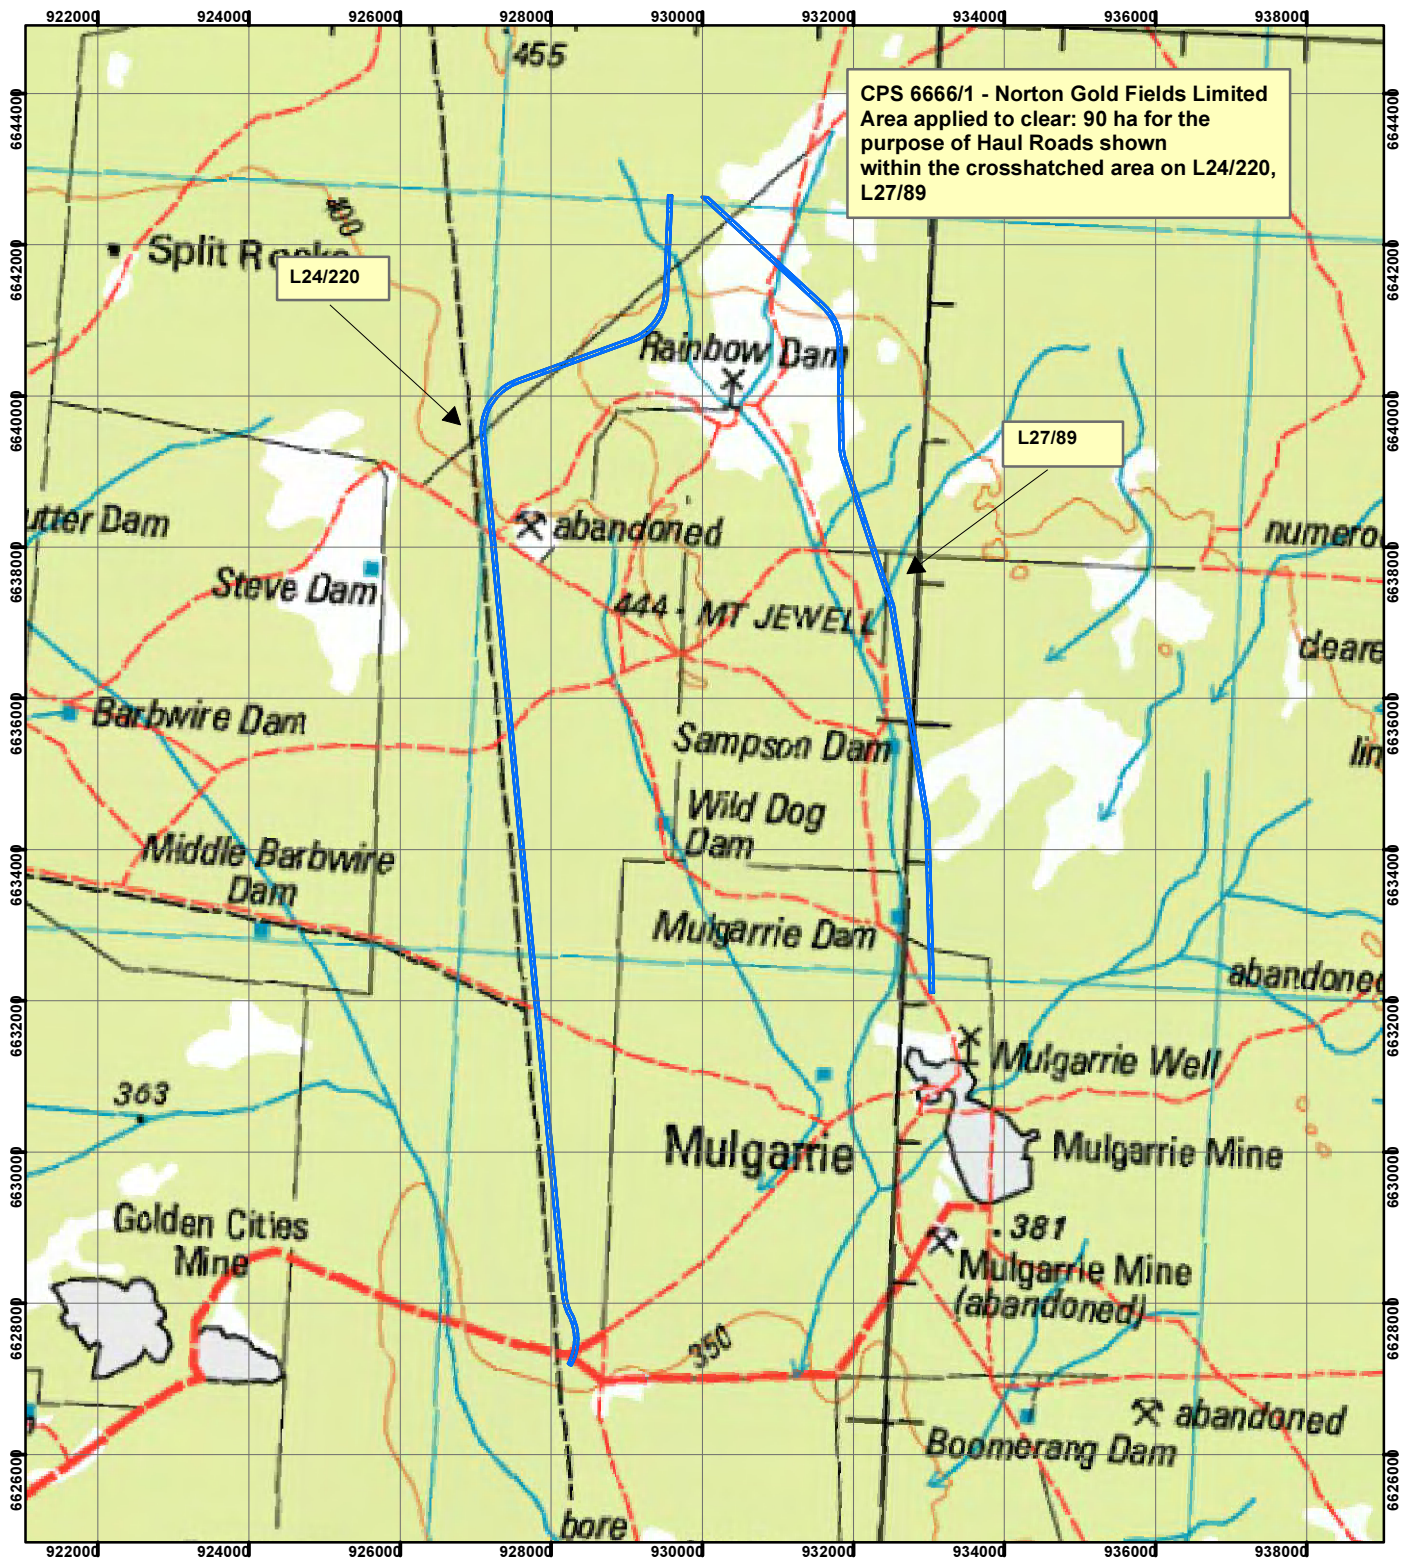

CPS 6666/1 - Norton Gold Fields Limited

Legend

Clearing Instruments

Mining Tenements

Mining Tenements

Geocentric Datum Australia 1994

Date .....

Officer with delegated authority under Section 20 of the Environmental Protection Act 1986