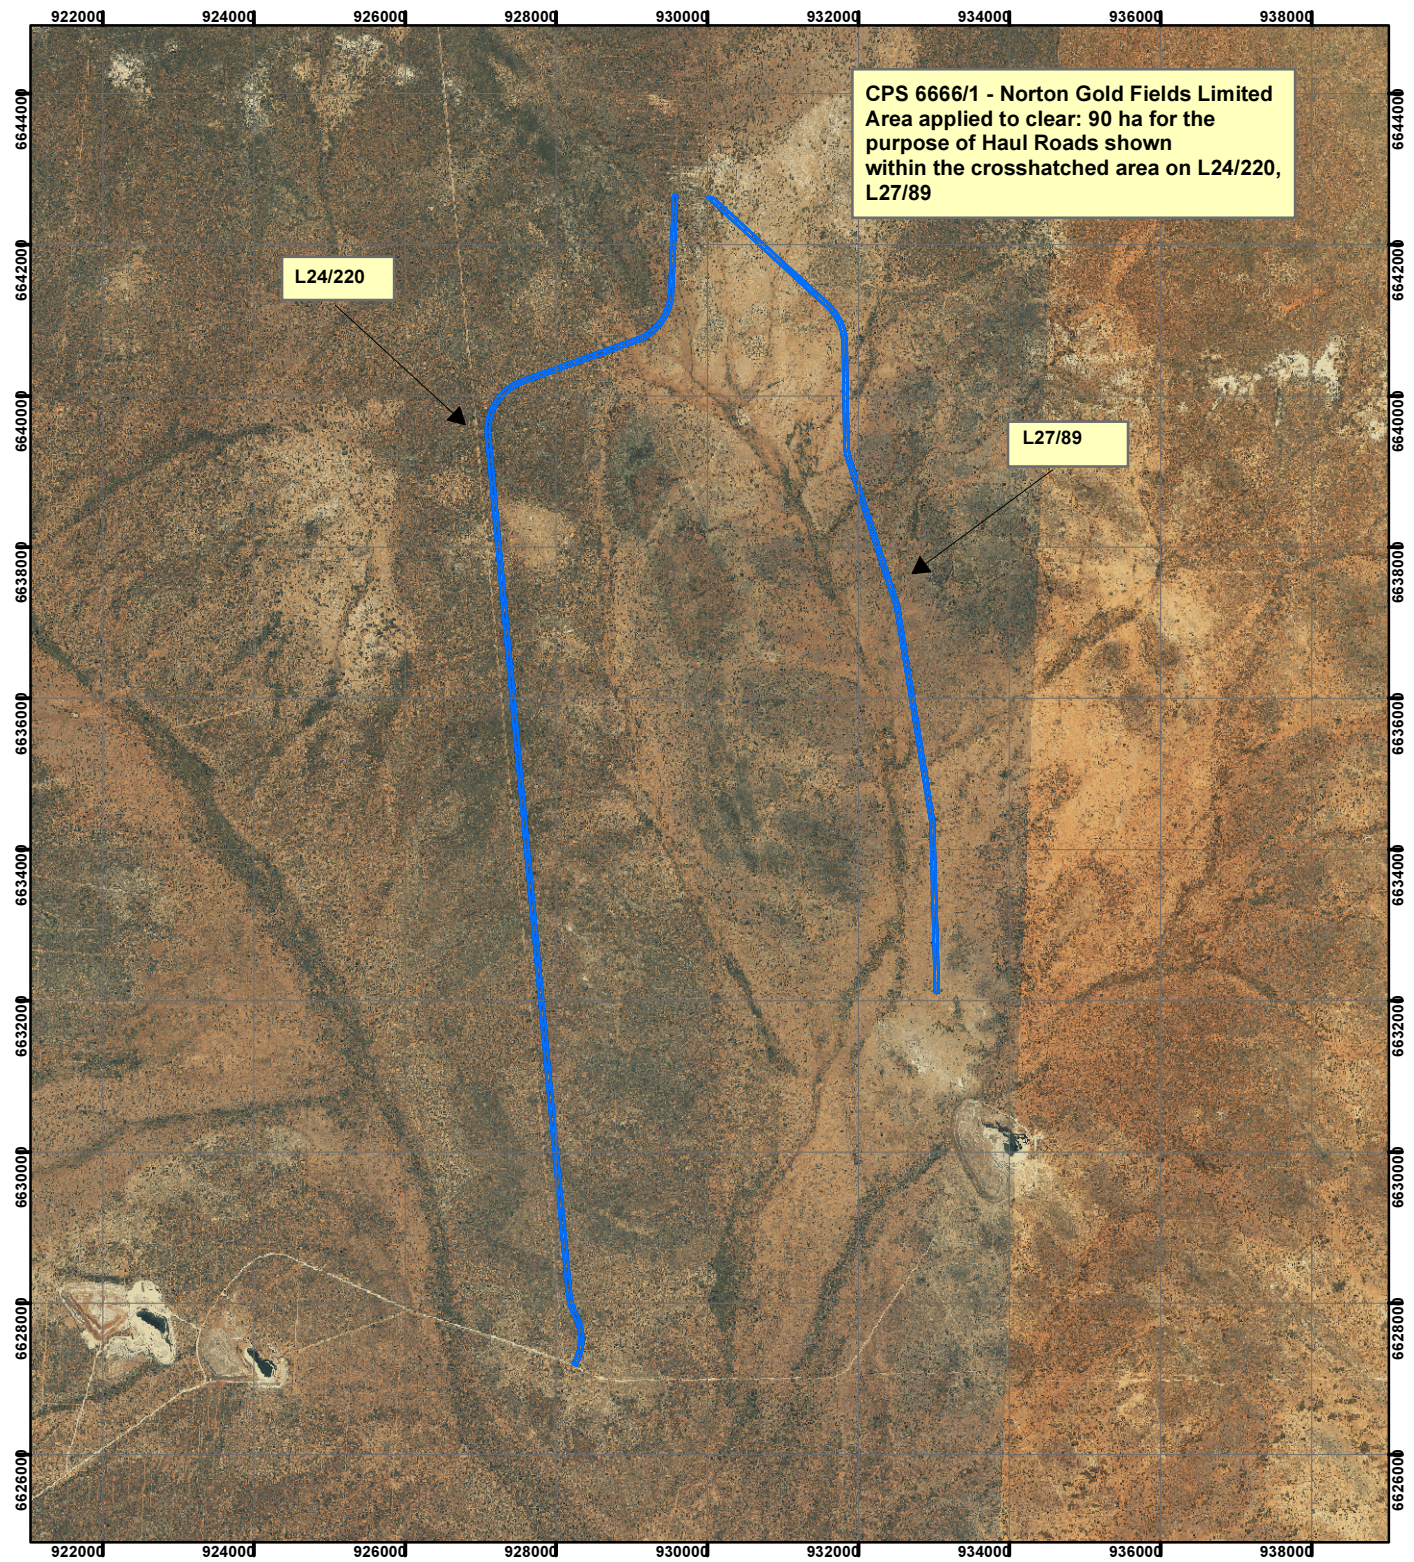

# CPS 6666/1 - Norton Gold Fields Limited

## Legend

-  Clearing Instruments
- Mining Tenements**
-  Mining Tenements

Geocentric Datum Australia 1994  
*Note: the data in this map have not been projected. This may result in geometric distortion or measurement inaccuracies.*

..... Date .....

Officer with delegated authority under Section 20 of the Environmental Protection Act 1986

Information derived from this map should be confirmed with the data custodian acknowledged by the agency acronym in the legend.