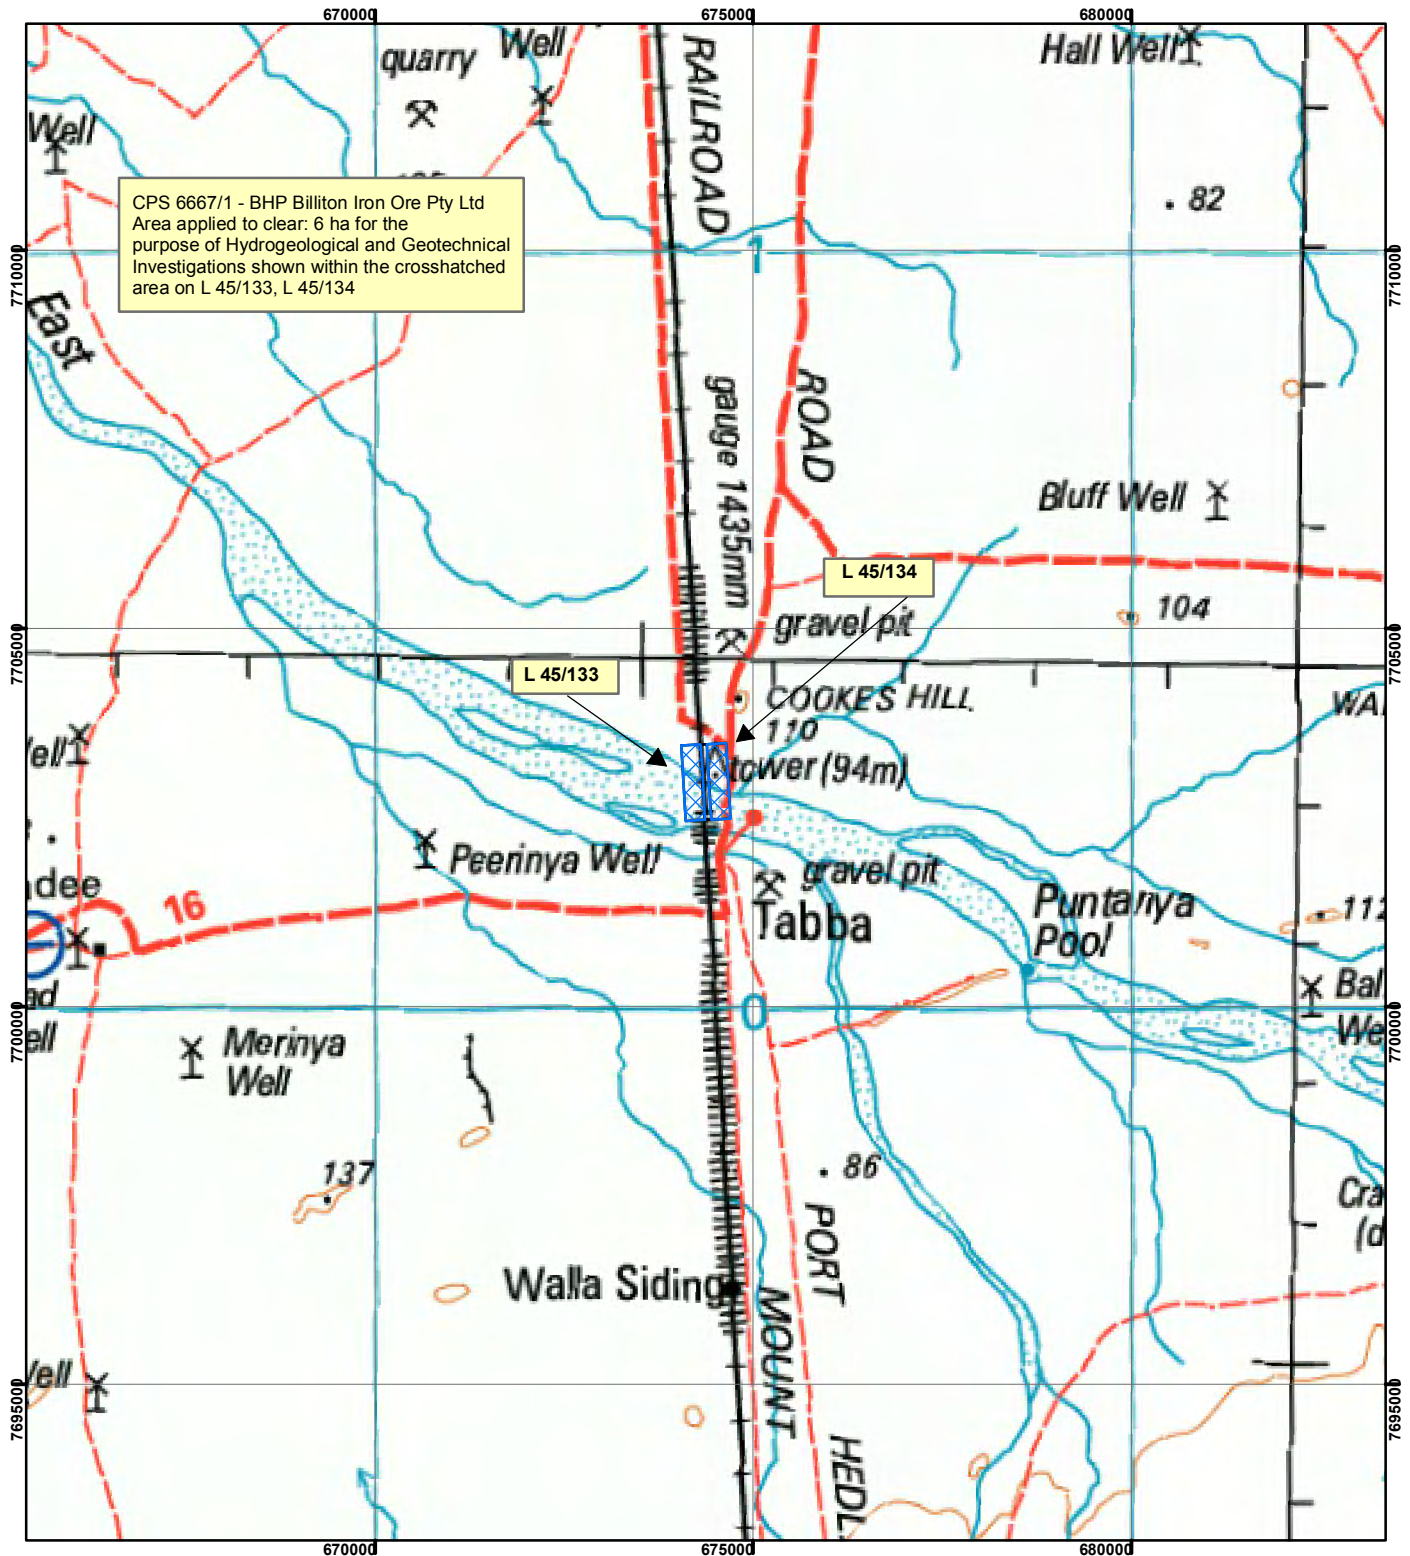

CPS 6667/1 - BHP Billiton Iron Ore Pty Ltd

Legend

 Clearing Instruments

Mining Tenements

 Mining Tenements

Geocentric Datum Australia 1994

Note: the data in this map have not been projected. This may result in geometric distortion or measurement inaccuracies.

..... Date

Officer with delegated authority under Section 20 of the Environmental Protection Act 1986

Information derived from this map should be confirmed with the data custodian acknowledged by the agency acronym in the legend.