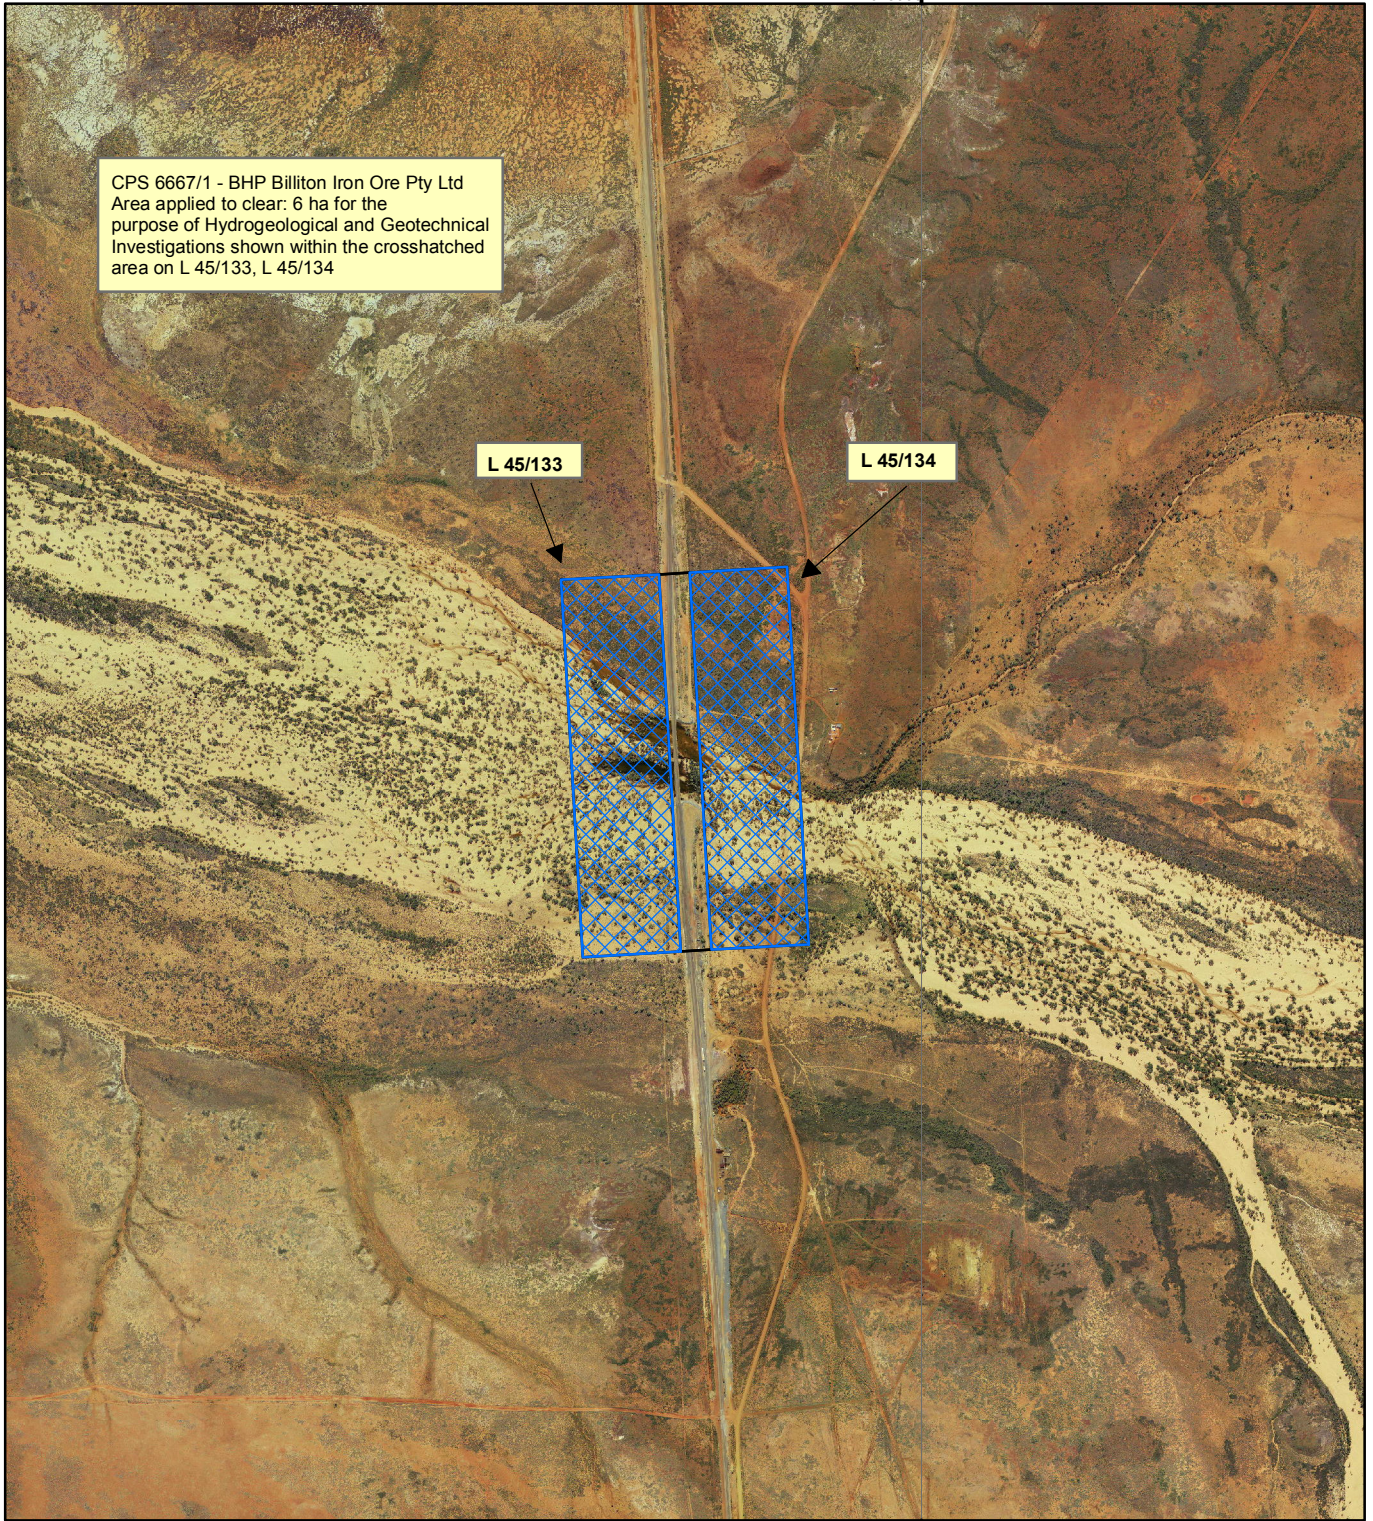

# CPS 6667/1 - BHP Billiton Iron Ore Pty Ltd

67500Q

67500D

## Legend

 Clearing Instruments

## Mining Tenements

 Mining Tenements

Geocentric Datum Australia 1994

*Note: the data in this map have not been projected. This may result in geometric distortion or measurement inaccuracies.*

..... Date .....