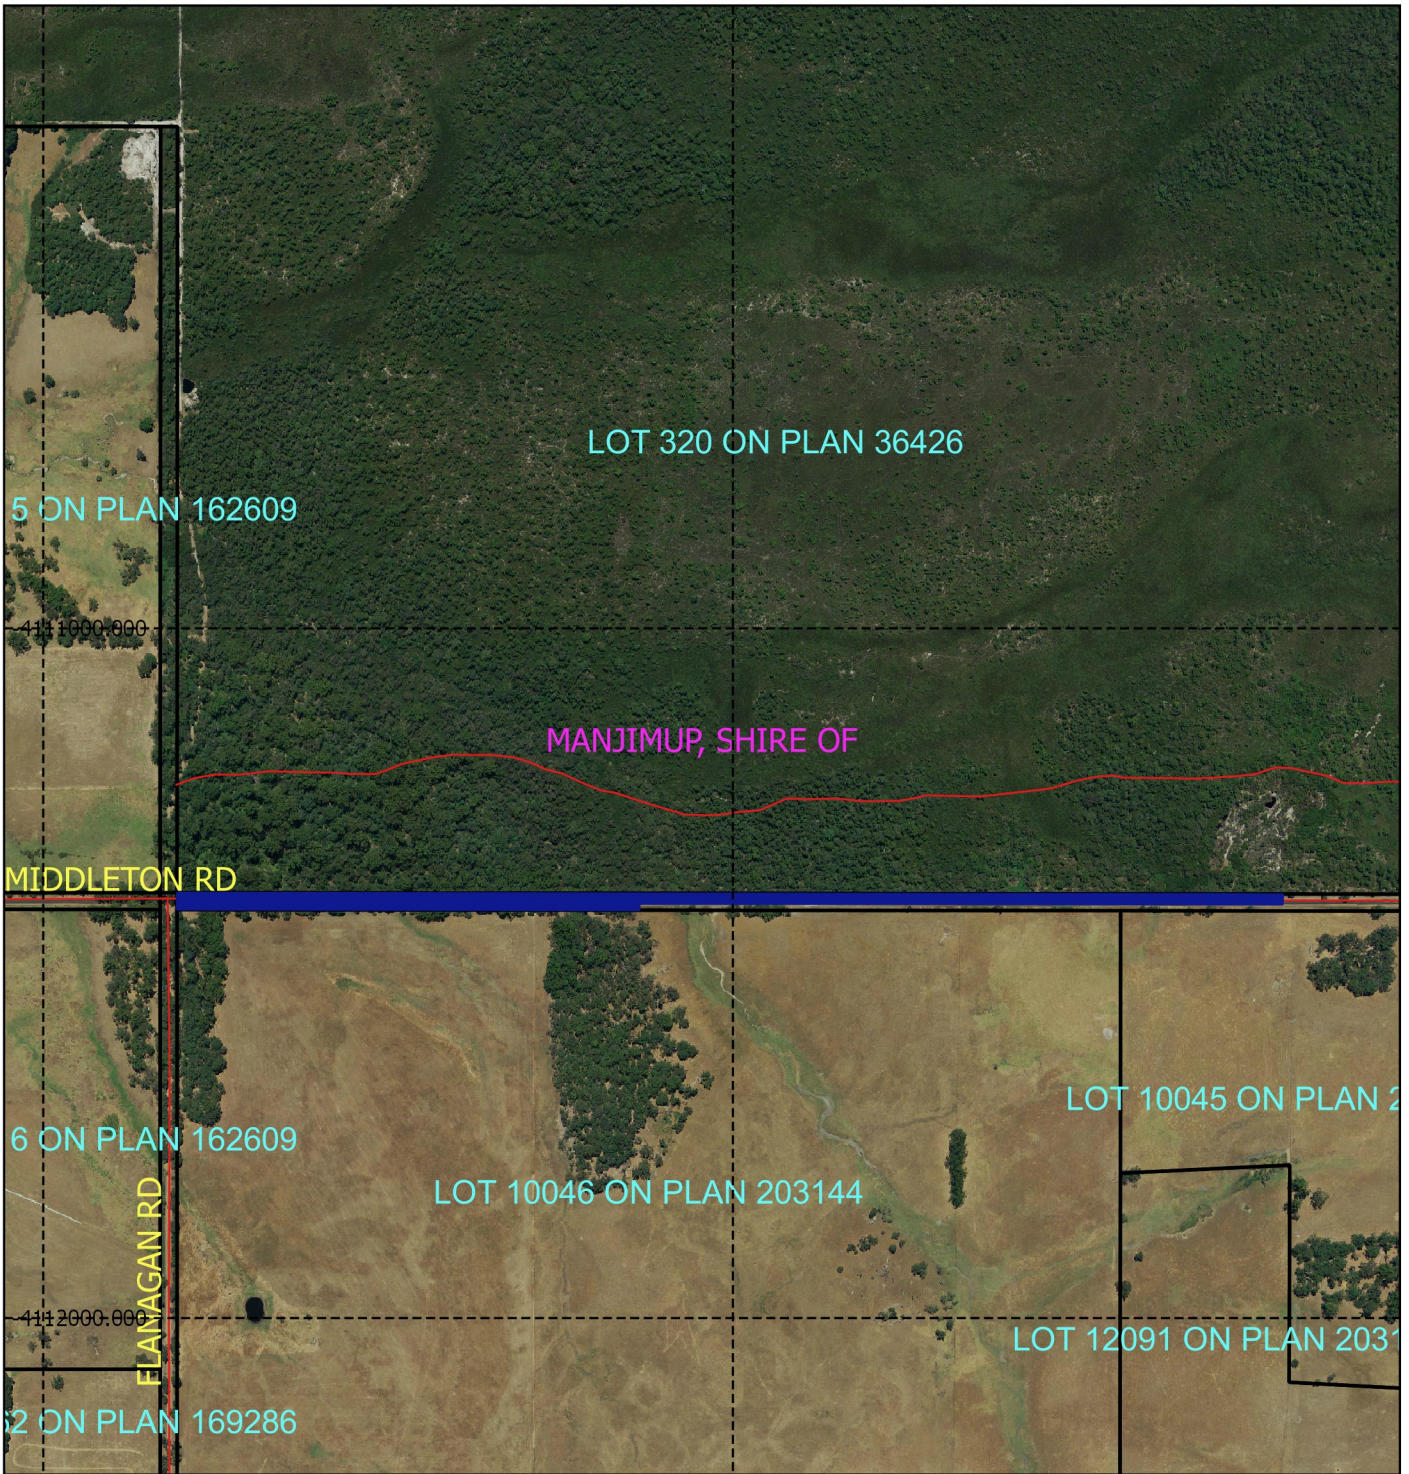

CPS 6668/1 - Map

12933000.000 12934000.000

Legend

Iga

Roads

Virtual Mosaic

Clearing Instruments Proposal

Cadastre

1:11,000

MGA 94
Geocentric Datum of Australia 1994

.....Date.....

Officer with delegated authority under Section 20
of the Environmental Protection Act 1986

GOVERNMENT OF
WESTERN AUSTRALIA