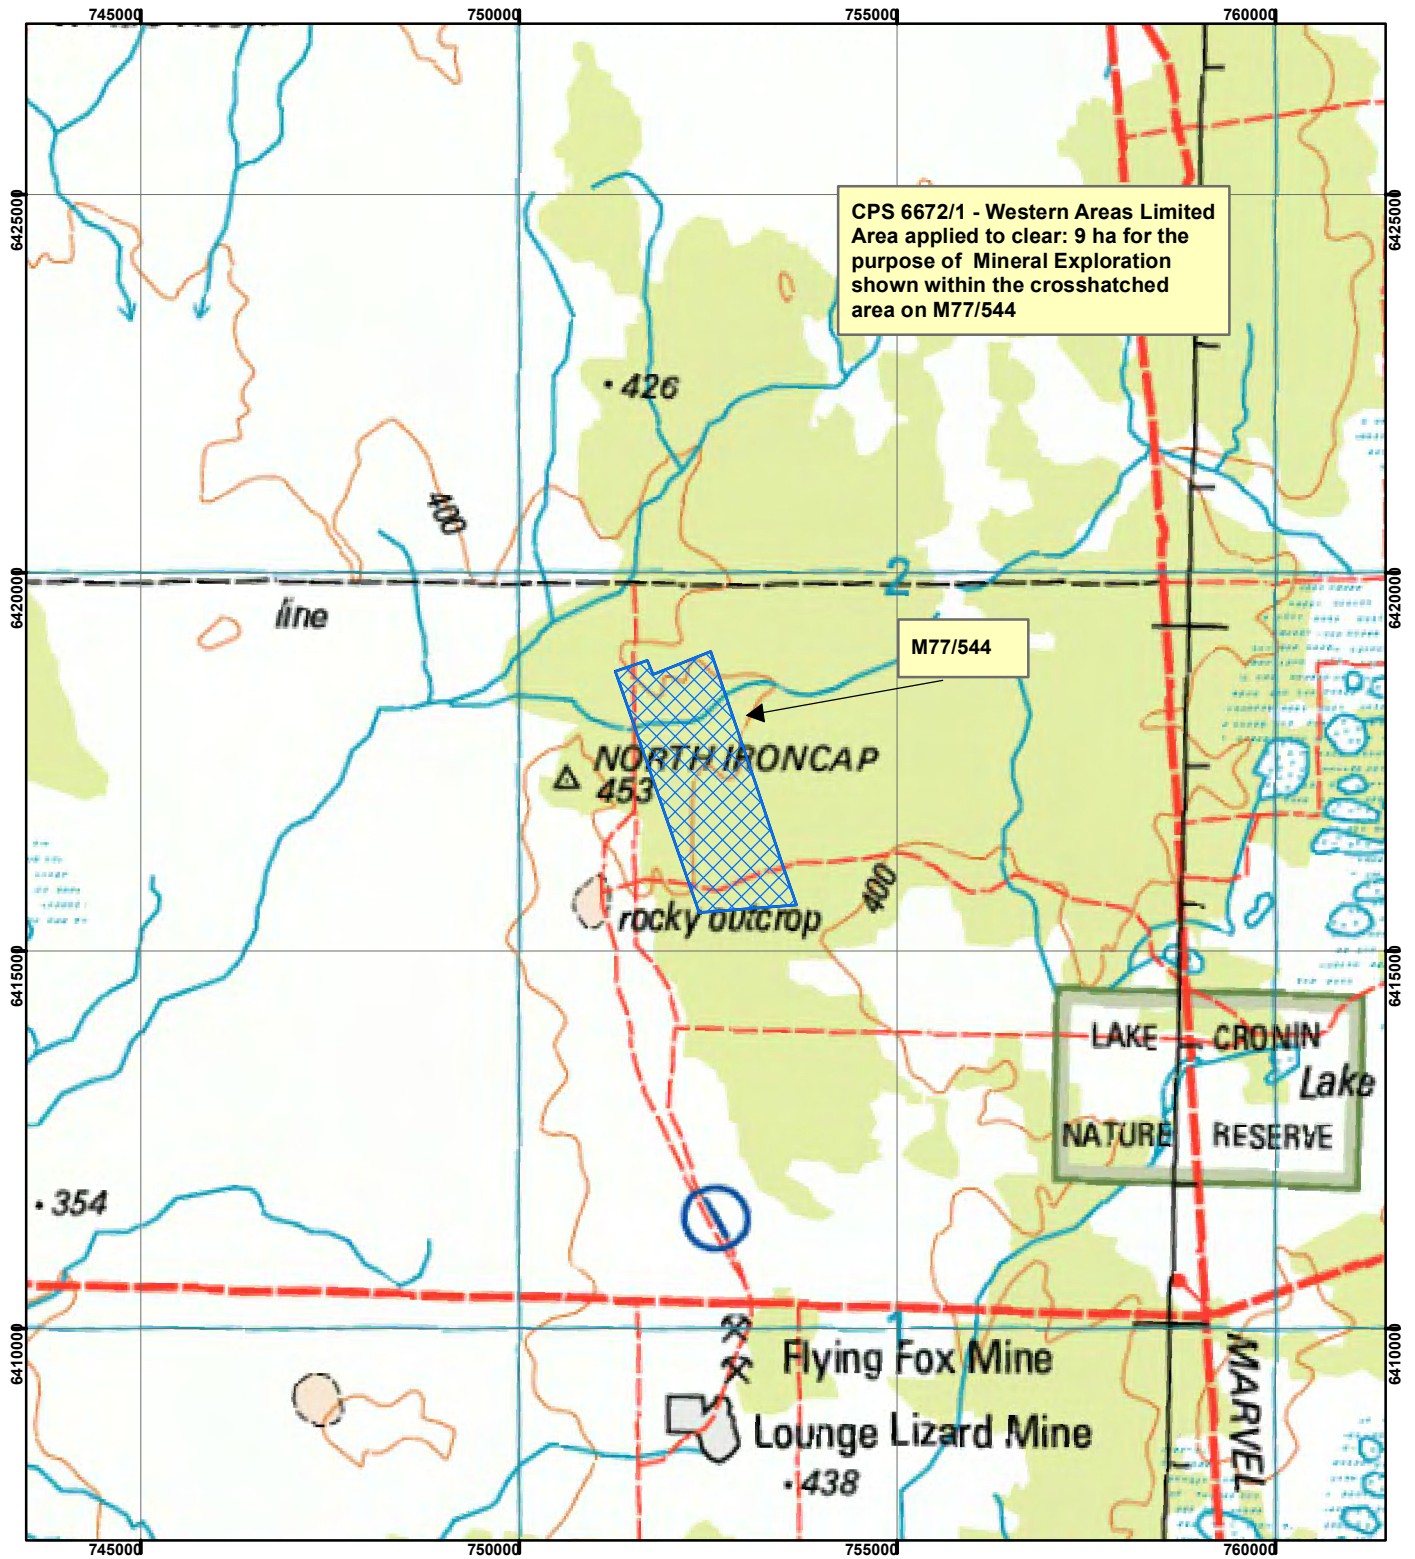

## Legend

 Clearing Instruments

## Mining Tenements

 Mining Tenements

Geocentric Datum Australia 1994

*Note: the data in this map have not been projected. This may result in geometric distortion or measurement inaccuracies.*

..... Date .....