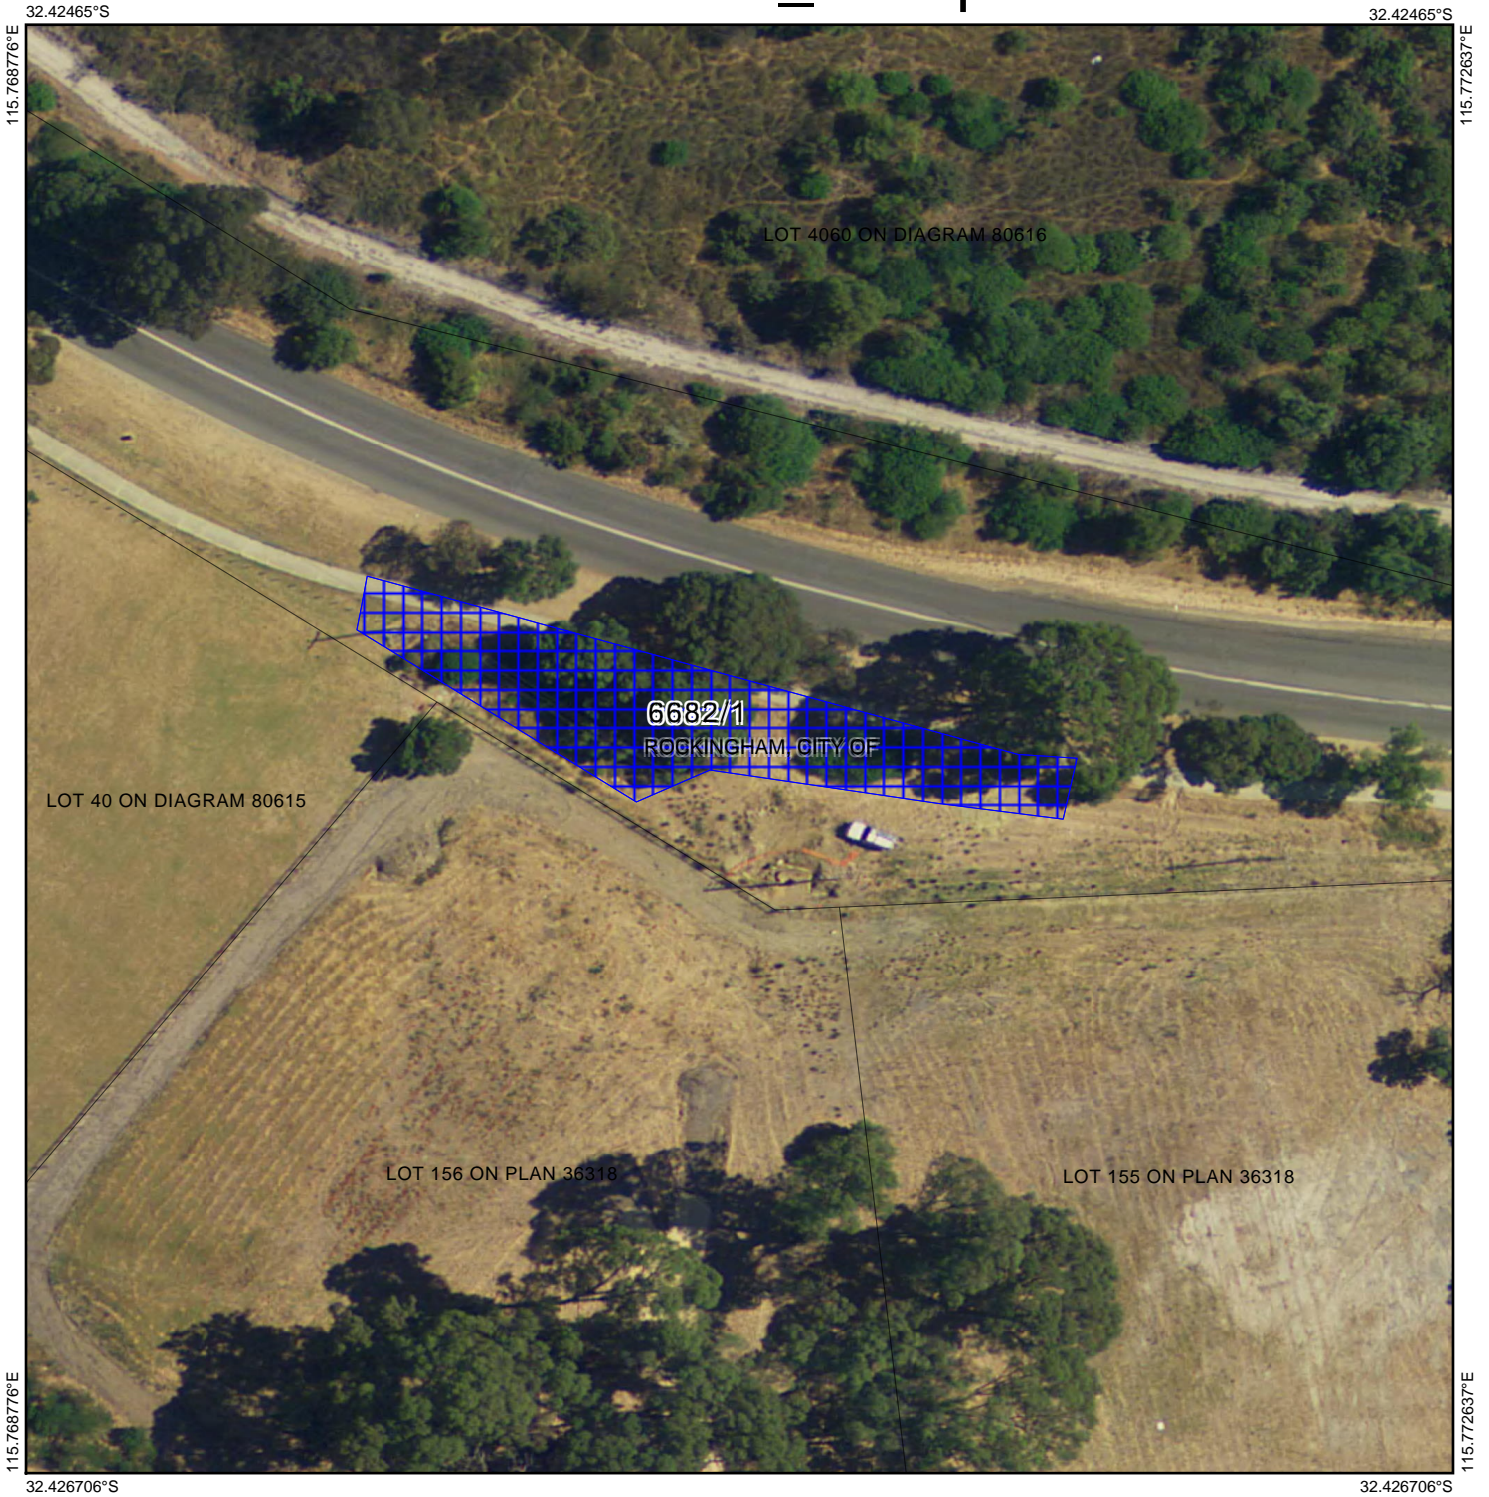

CPS 6682_1 map

Legend

-  Clearing Instruments Offets
-  Clearing Instruments Proposals
-  Imagery
-  Clearing Instruments Activities
-  Local Government Authority
-  Clearing Instruments Conditions
-  Cadastre

(Approximate when reproduced at A4)

GDA 94 (Lat/Long)

Geocentric Datum of Australia 1994

..... Date

GOVERNMENT OF
WESTERN AUSTRALIA
WA Crown Copyright 2015