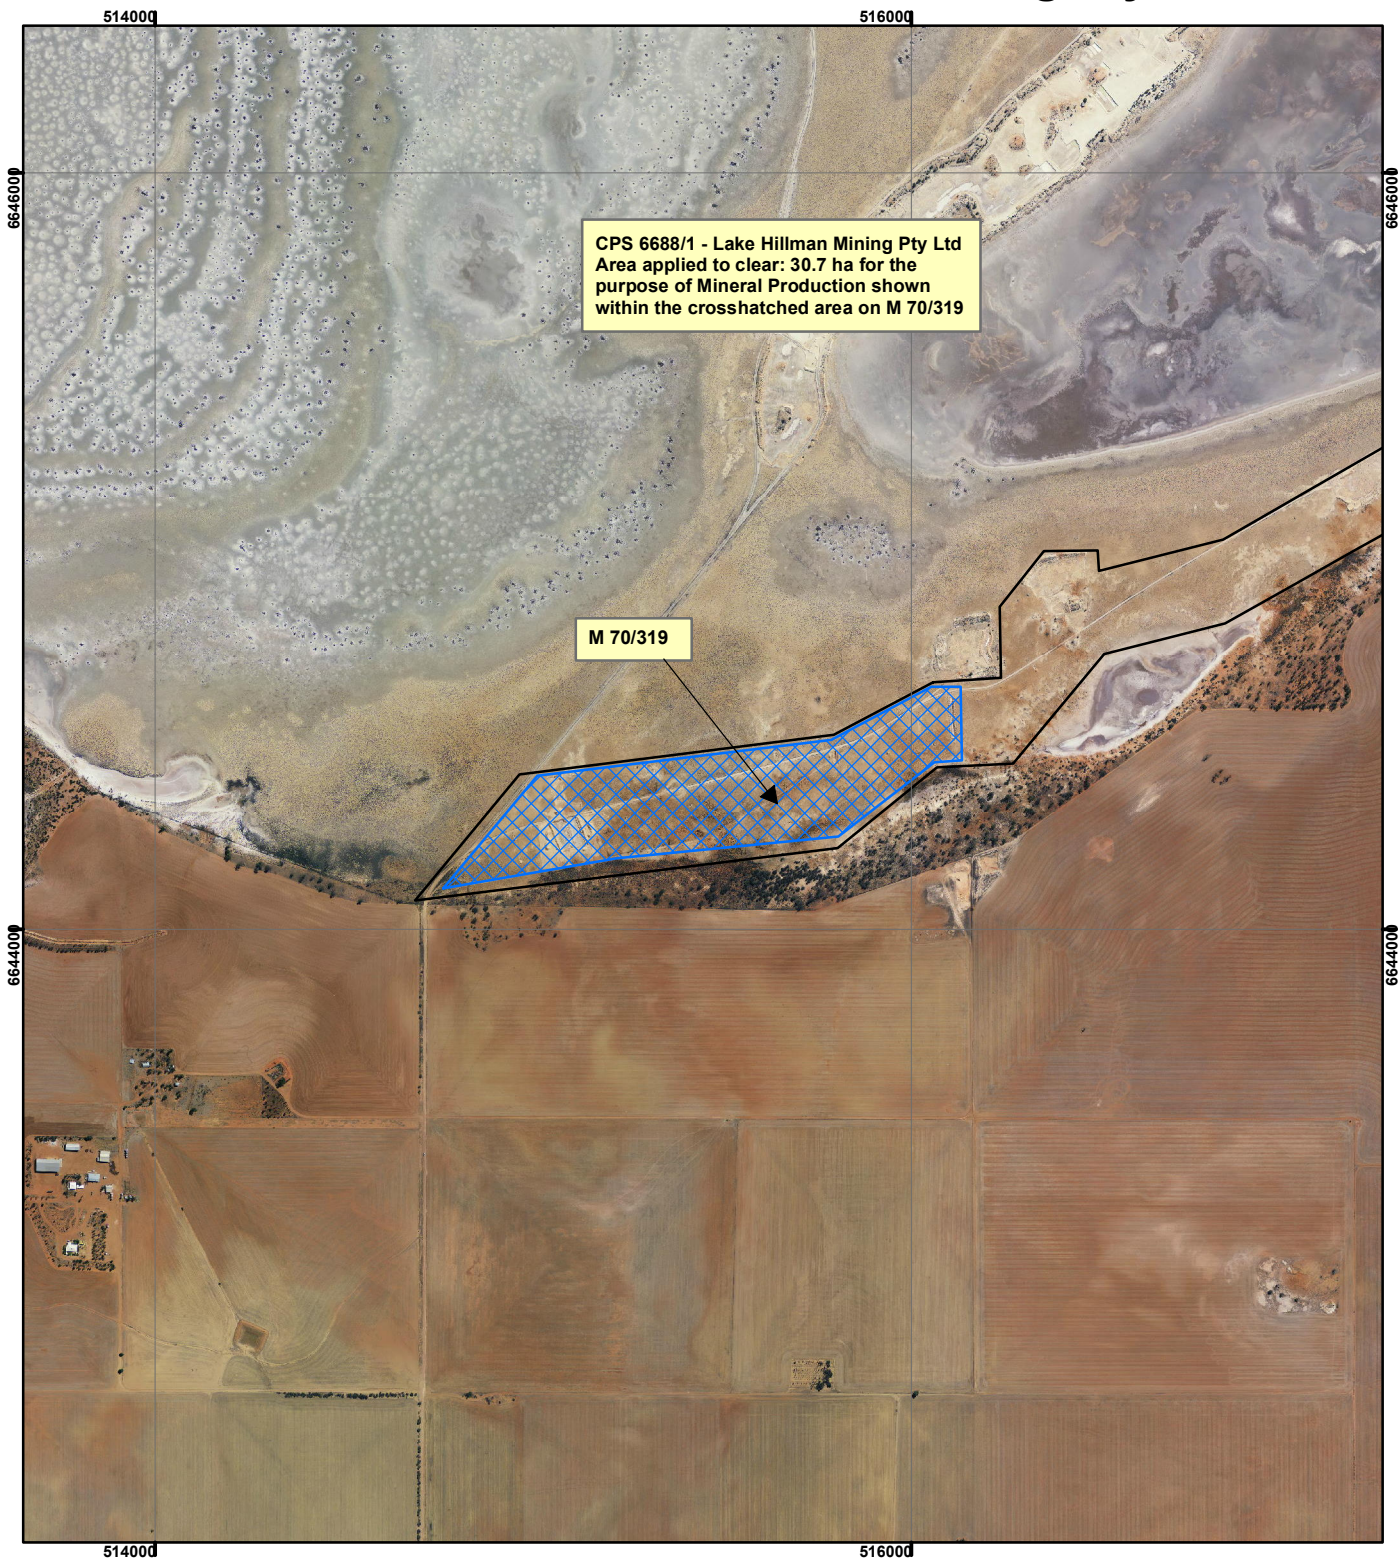

CPS 6688/1 - Lake Hillman Mining Pty Ltd

Legend

 Clearing Instrument

Mining Tenements

 Mining Tenements

Geocentric Datum Australia 1994

Note: the data in this map have not been projected. This may result in geometric distortion or measurement inaccuracies.

..... Date

Officer with delegated authority under Section 20 of the Environmental Protection Act 1986

Information derived from this map should be confirmed with the data custodian acknowledged by the agency acronym in the legend.