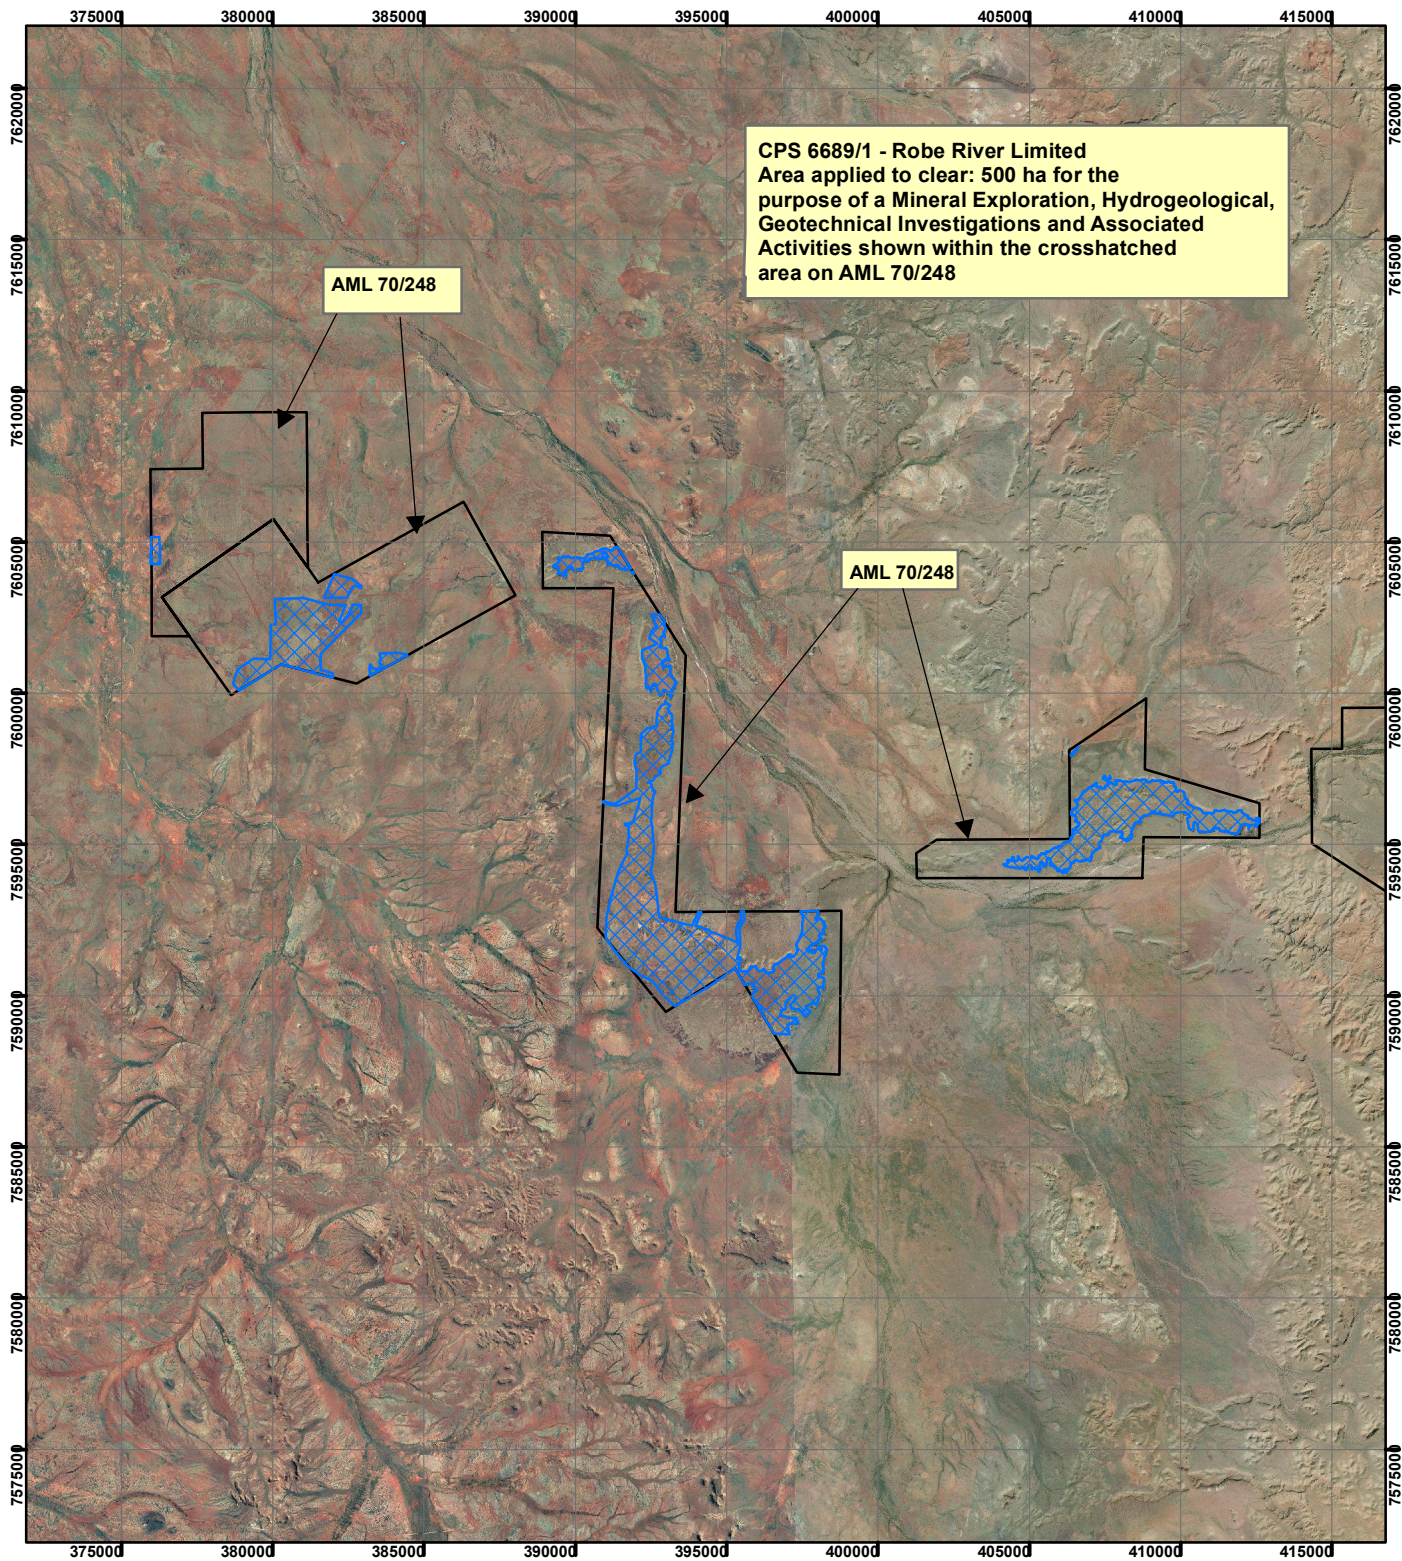

CPS 6689/1 - Robe River Limited

Legend

Clearing Instrument

Mining Tenements

Mining Tenements

Geocentric Datum Australia 1994

..... Date .....

Officer with delegated authority under Section 20 of the Environmental Protection Act 1986

Information derived from this map should be confirmed with the data custodian acknowledged by the agency acronym in the legend.