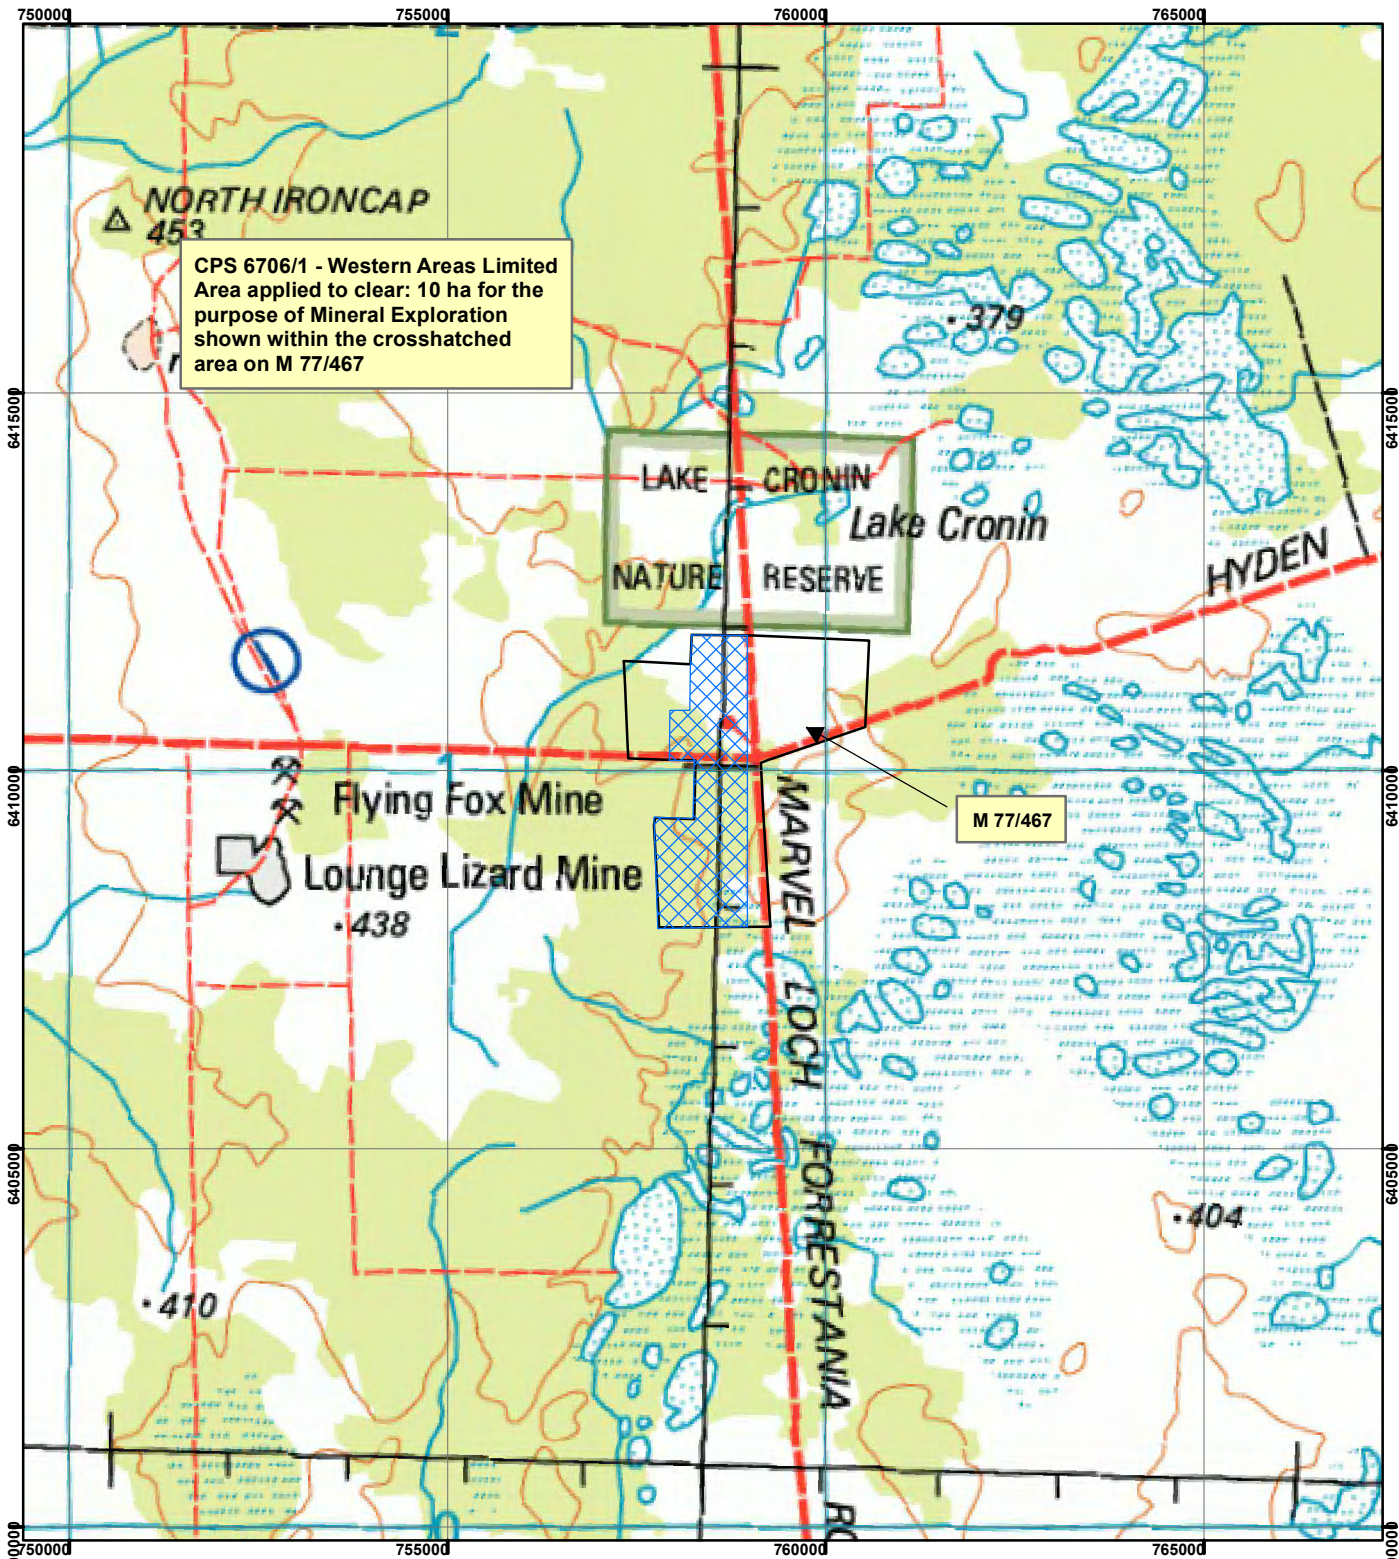

CPS 6706/1 - Western Areas Limited

Legend

Clearing Instrument

Mining Tenements

Mining Tenements

Geocentric Datum Australia 1994

Note: the data in this map have not been projected. This may result in geometric distortion or measurement inaccuracies.

..... Date

Officer with delegated authority under Section 20 of the Environmental Protection Act 1986

Information derived from this map should be confirmed with the data custodian acknowledged by the agency acronym in the legend.