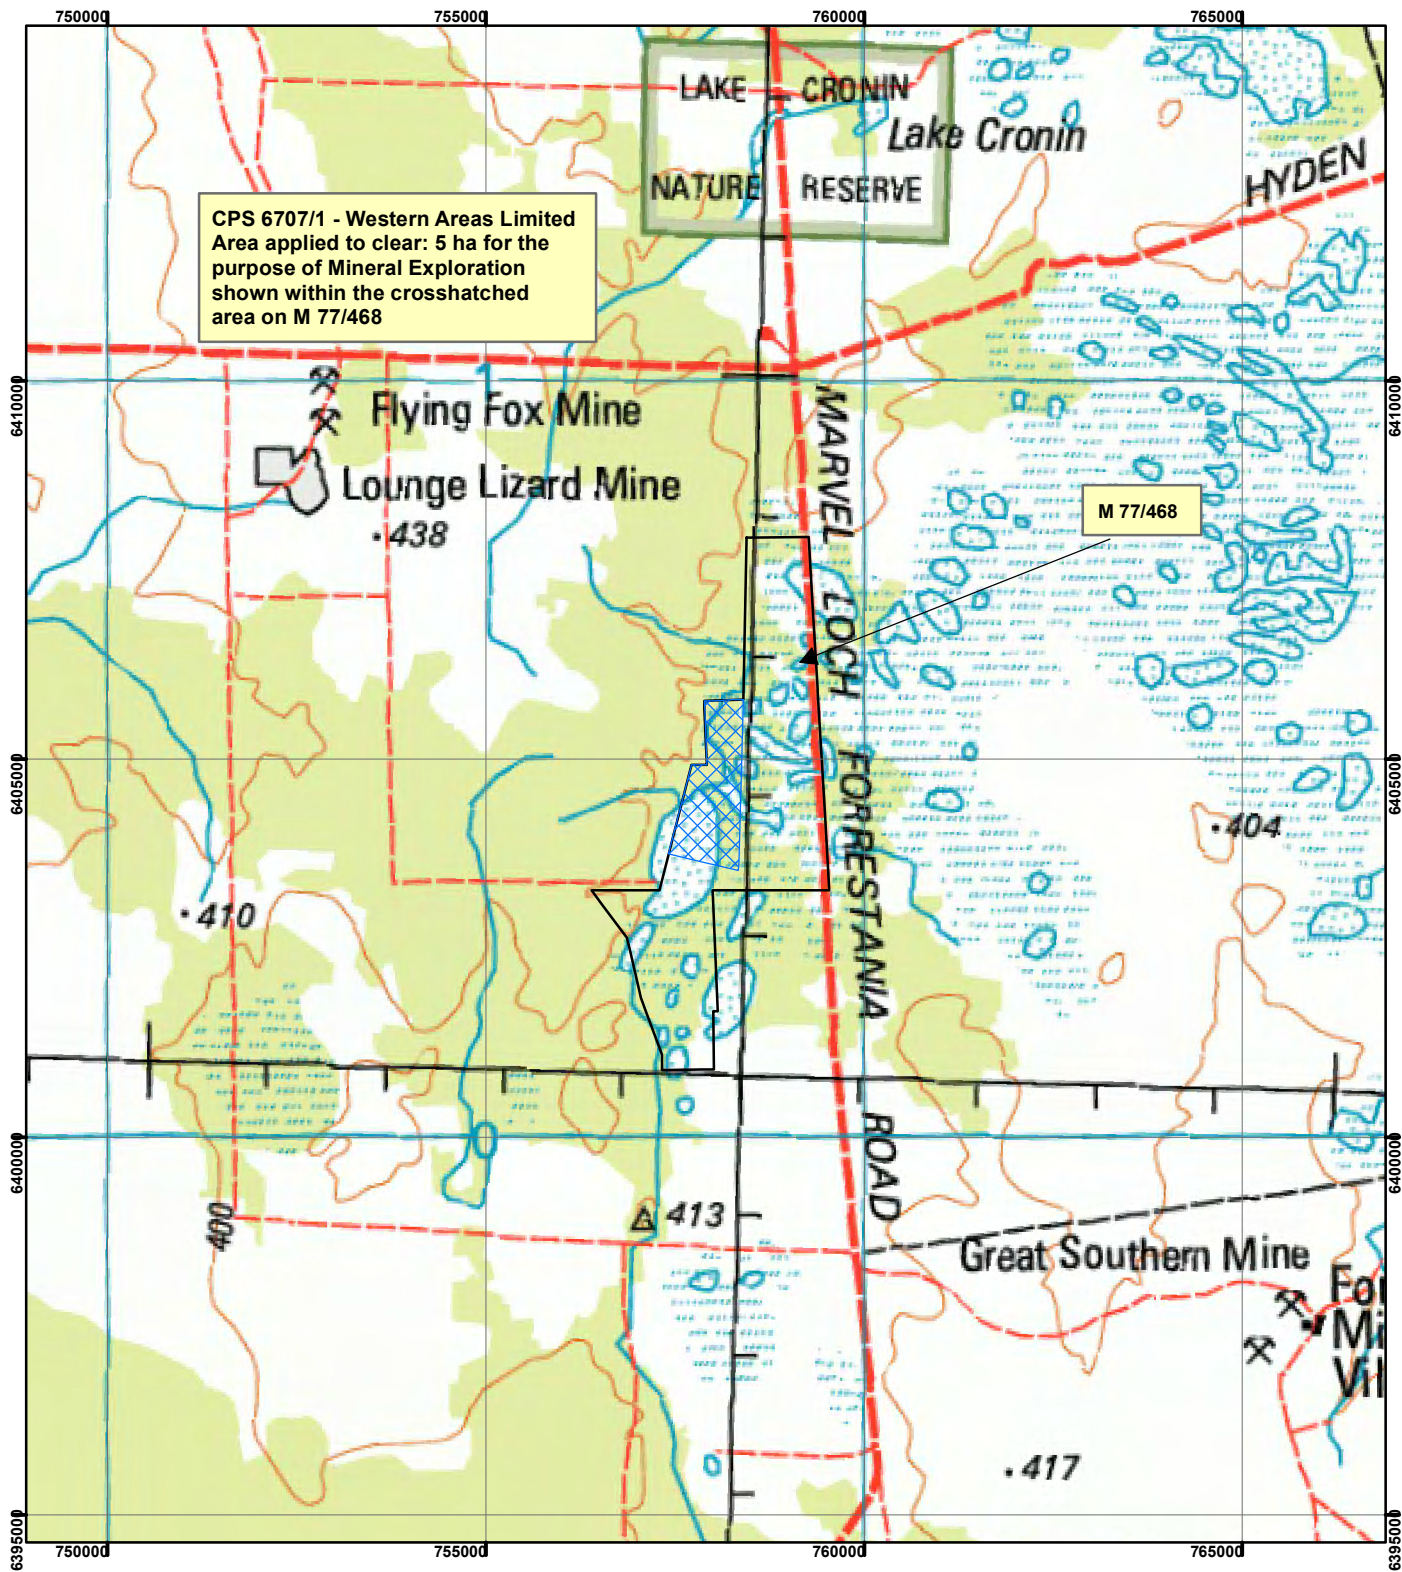

CPS 6707/1 - Western Areas Limited

Legend

Clearing Instruments

Mining Tenements

Mining Tenements

Geocentric Datum Australia 1994

..... Date .....

Officer with delegated authority under Section 20 of the Environmental Protection Act 1986

Information derived from this map should be confirmed with the data custodian acknowledged by the agency acronym in the legend.