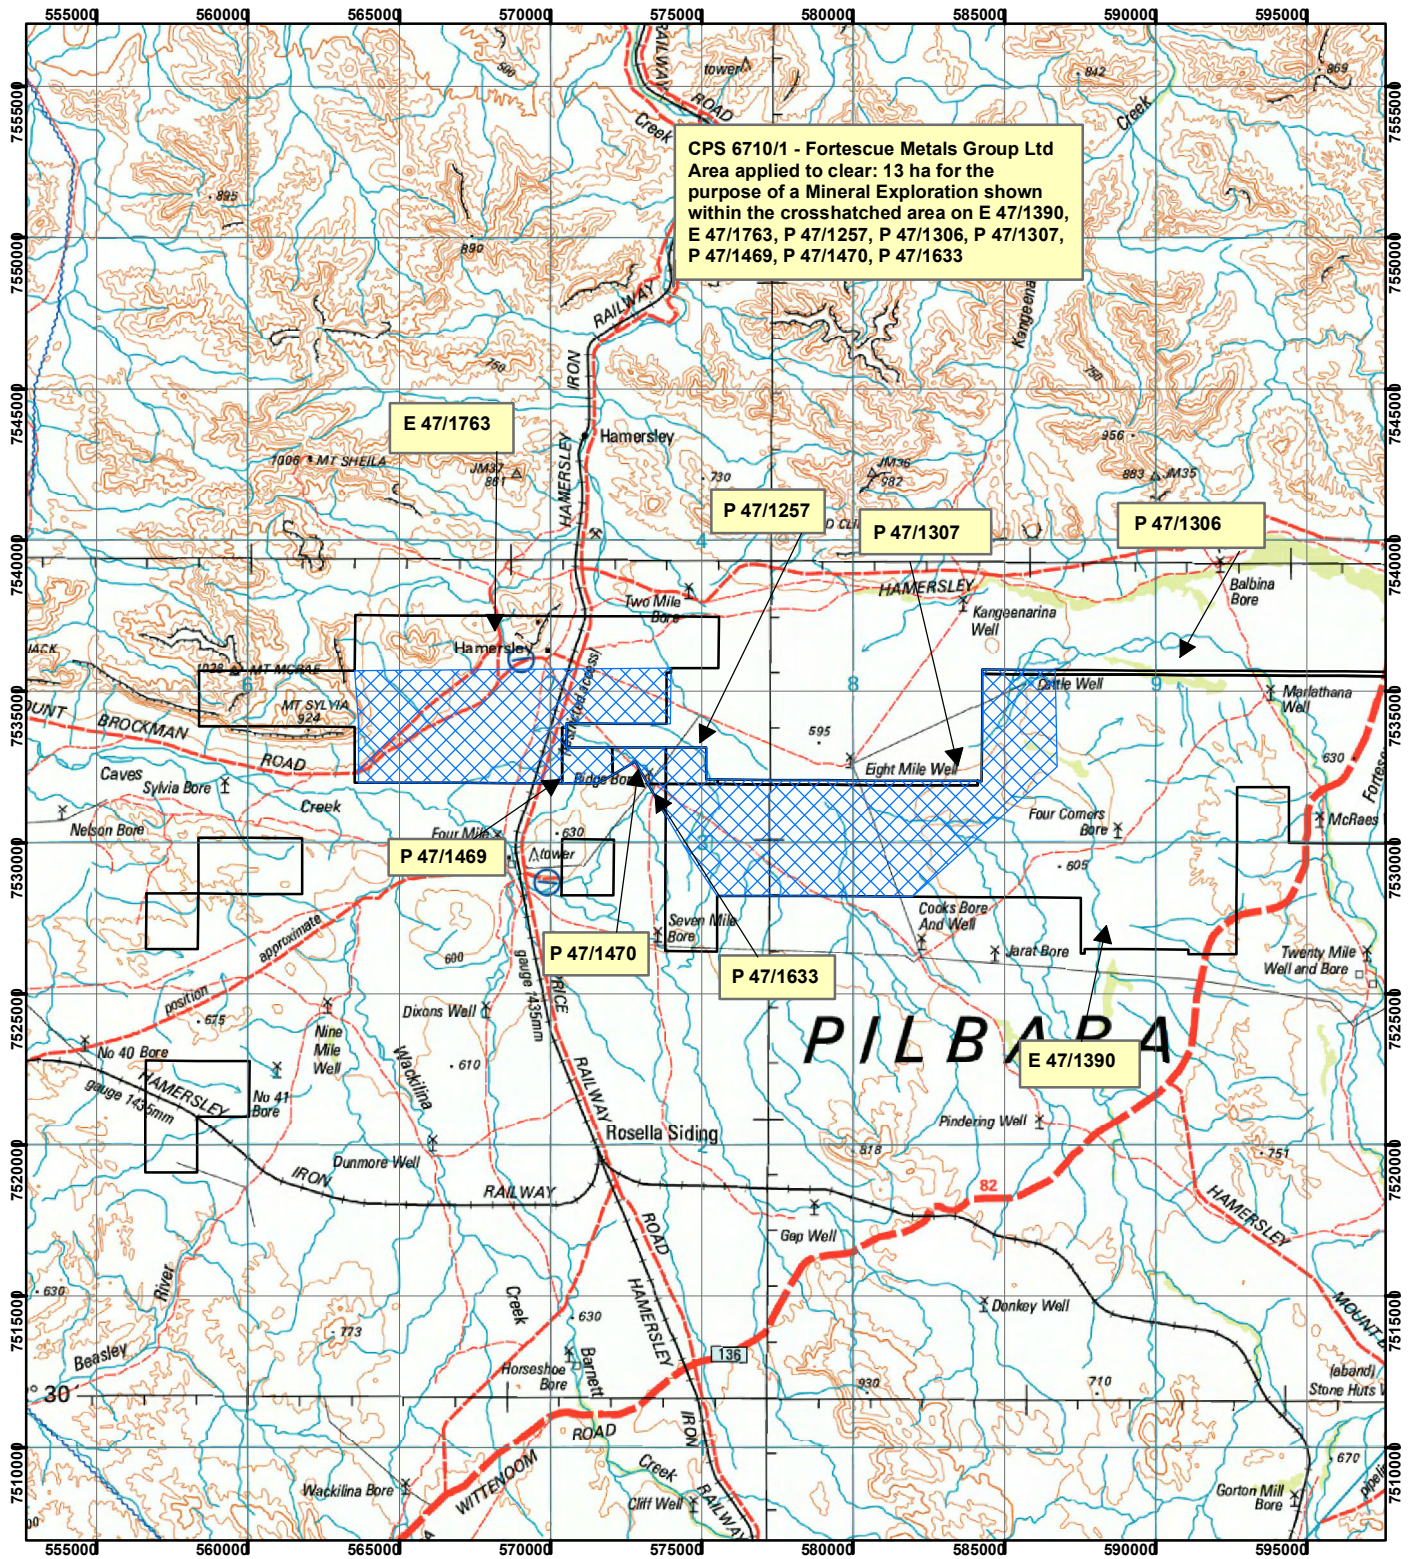

CPS 6710/1 - Fortescue Metals Group Ltd

Legend

 Clearing Instruments

Mining Tenements

 Mining Tenements

Geocentric Datum Australia 1994

Note: the data in this map have not been projected. This may result in geometric distortion or measurement inaccuracies.

..... Date

Officer with delegated authority under Section 20 of the Environmental Protection Act 1986

Information derived from this map should be confirmed with the data custodian acknowledged by the agency acronym in the legend.