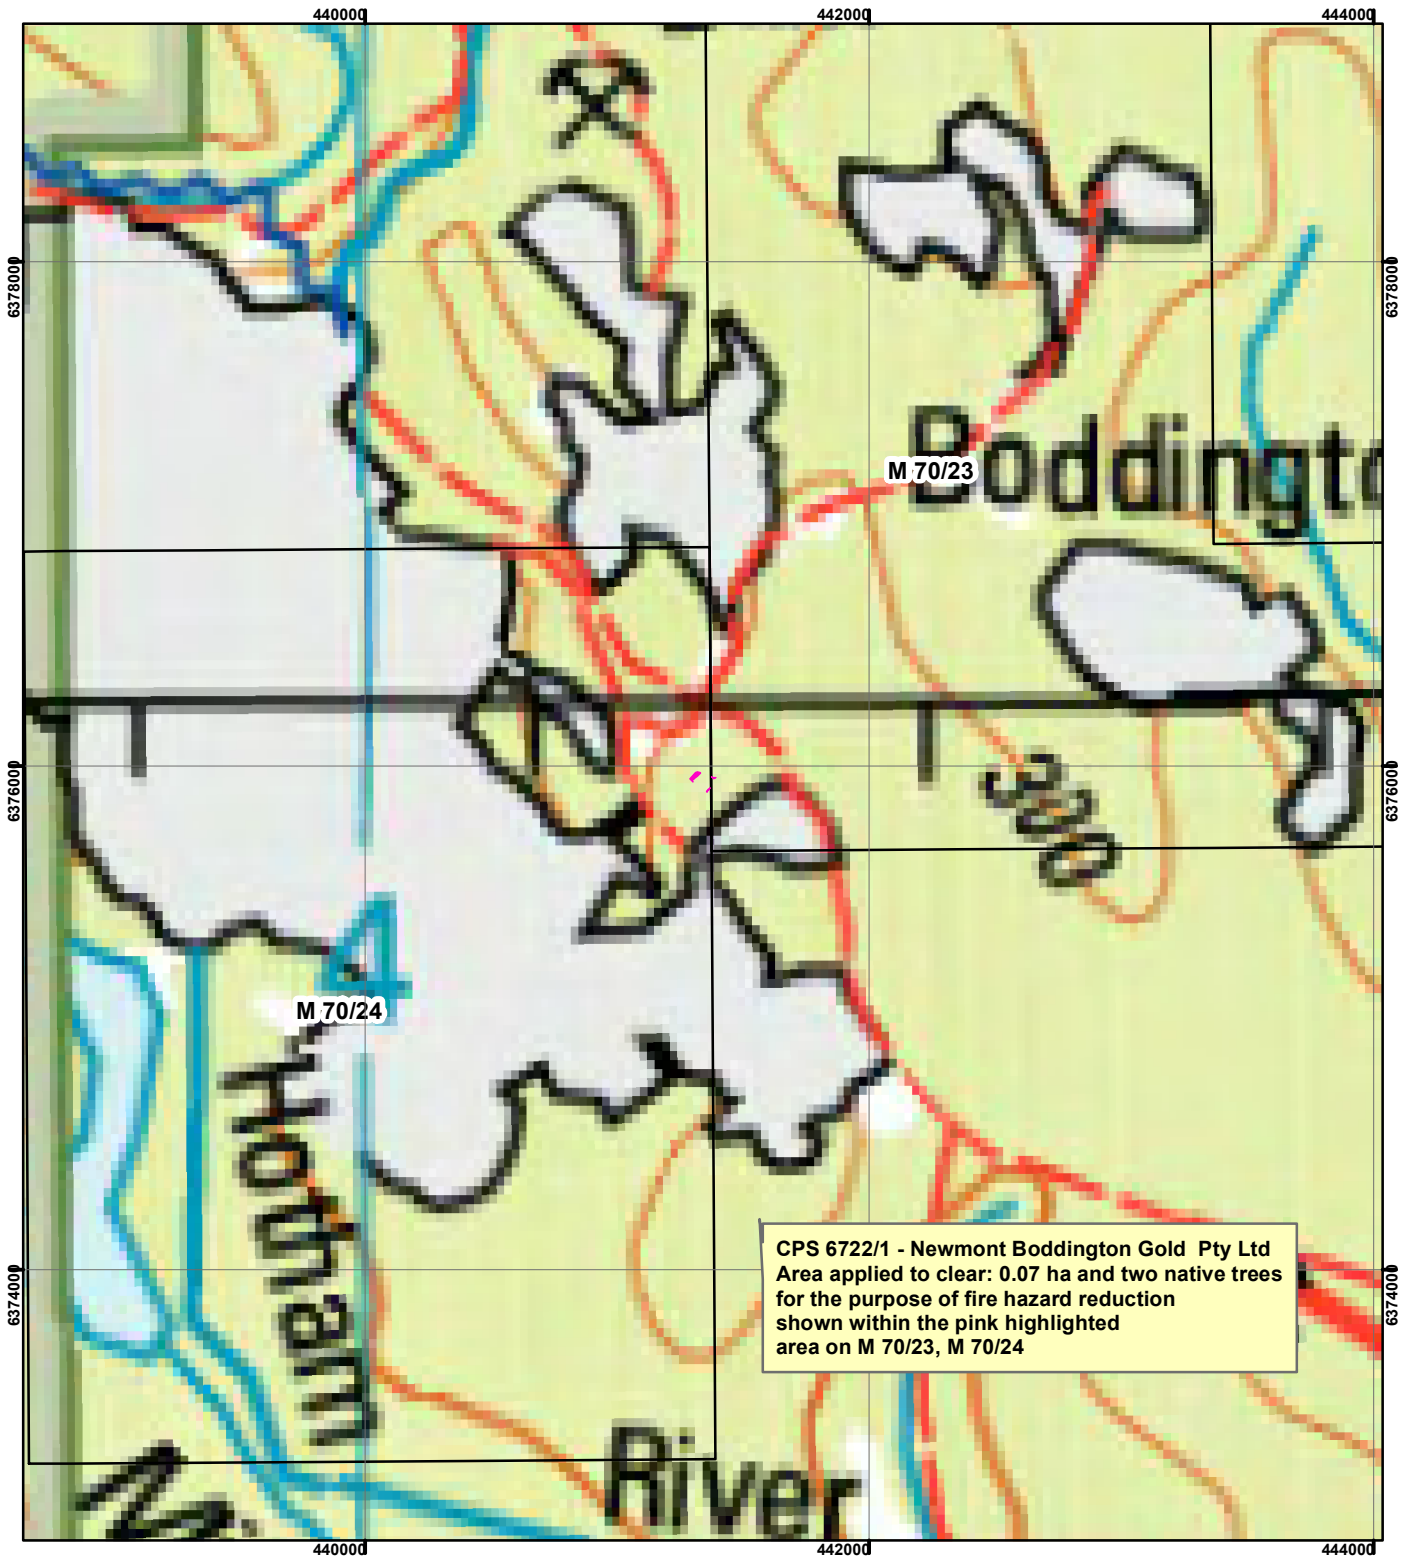

CPS 6722/1 - Newmont Boddington Gold Pty Ltd

Legend

 Clearing Instruments

Mining Tenements

 Mining Tenements

Geocentric Datum Australia 1994

Note: the data in this map have not been projected. This may result in geometric distortion or measurement inaccuracies.

..... Date

Officer with delegated authority under Section 20 of the Environmental Protection Act 1986

Information derived from this map should be confirmed with the data custodian acknowledged by the agency acronym in the legend.