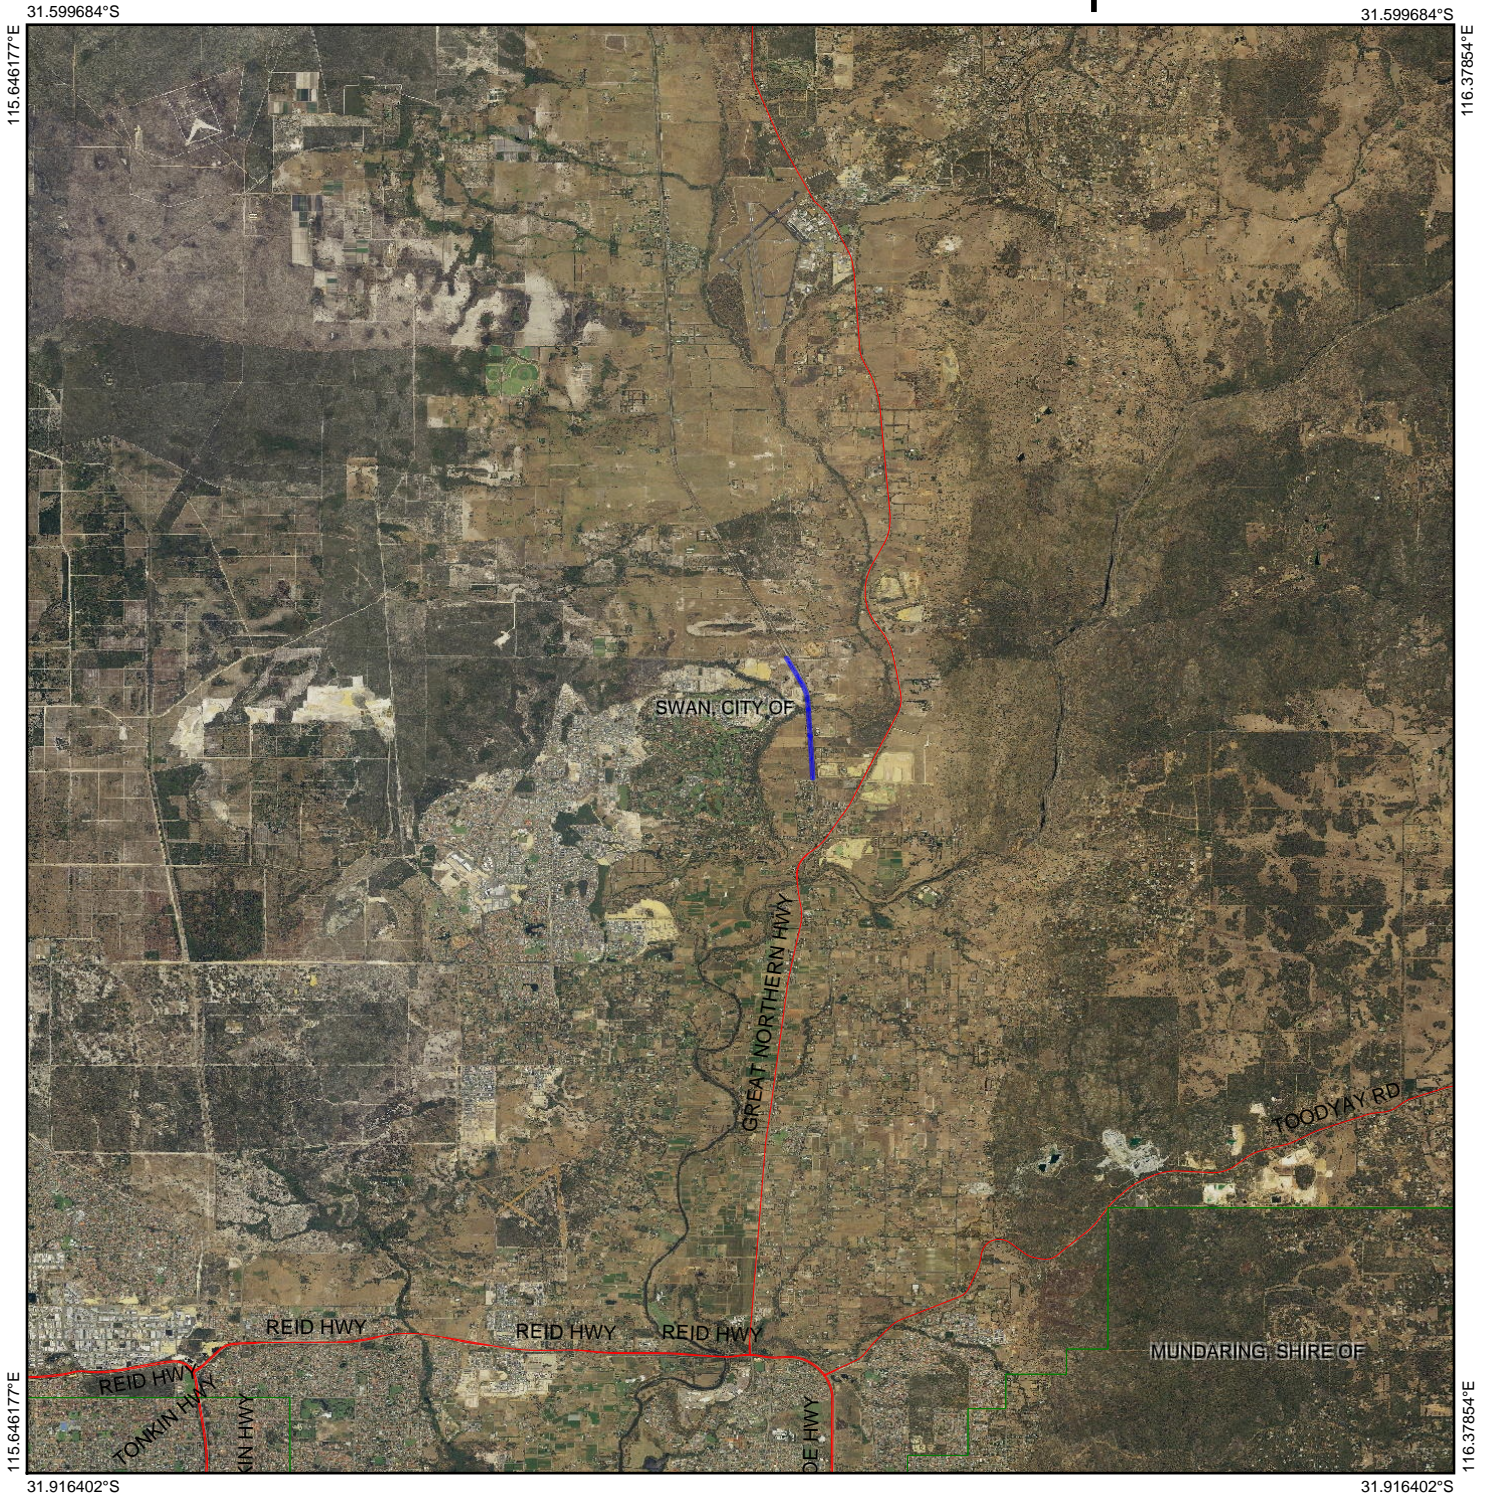

CPS 6723/1 - Context Map

Legend

-  Clearing Instruments Proposals
-  Local Government Authority
-  Imagery
-  Roads

(Approximate when reproduced at A4)

GDA 94 (Lat/Long)

Geocentric Datum of Australia 1994

..... Date