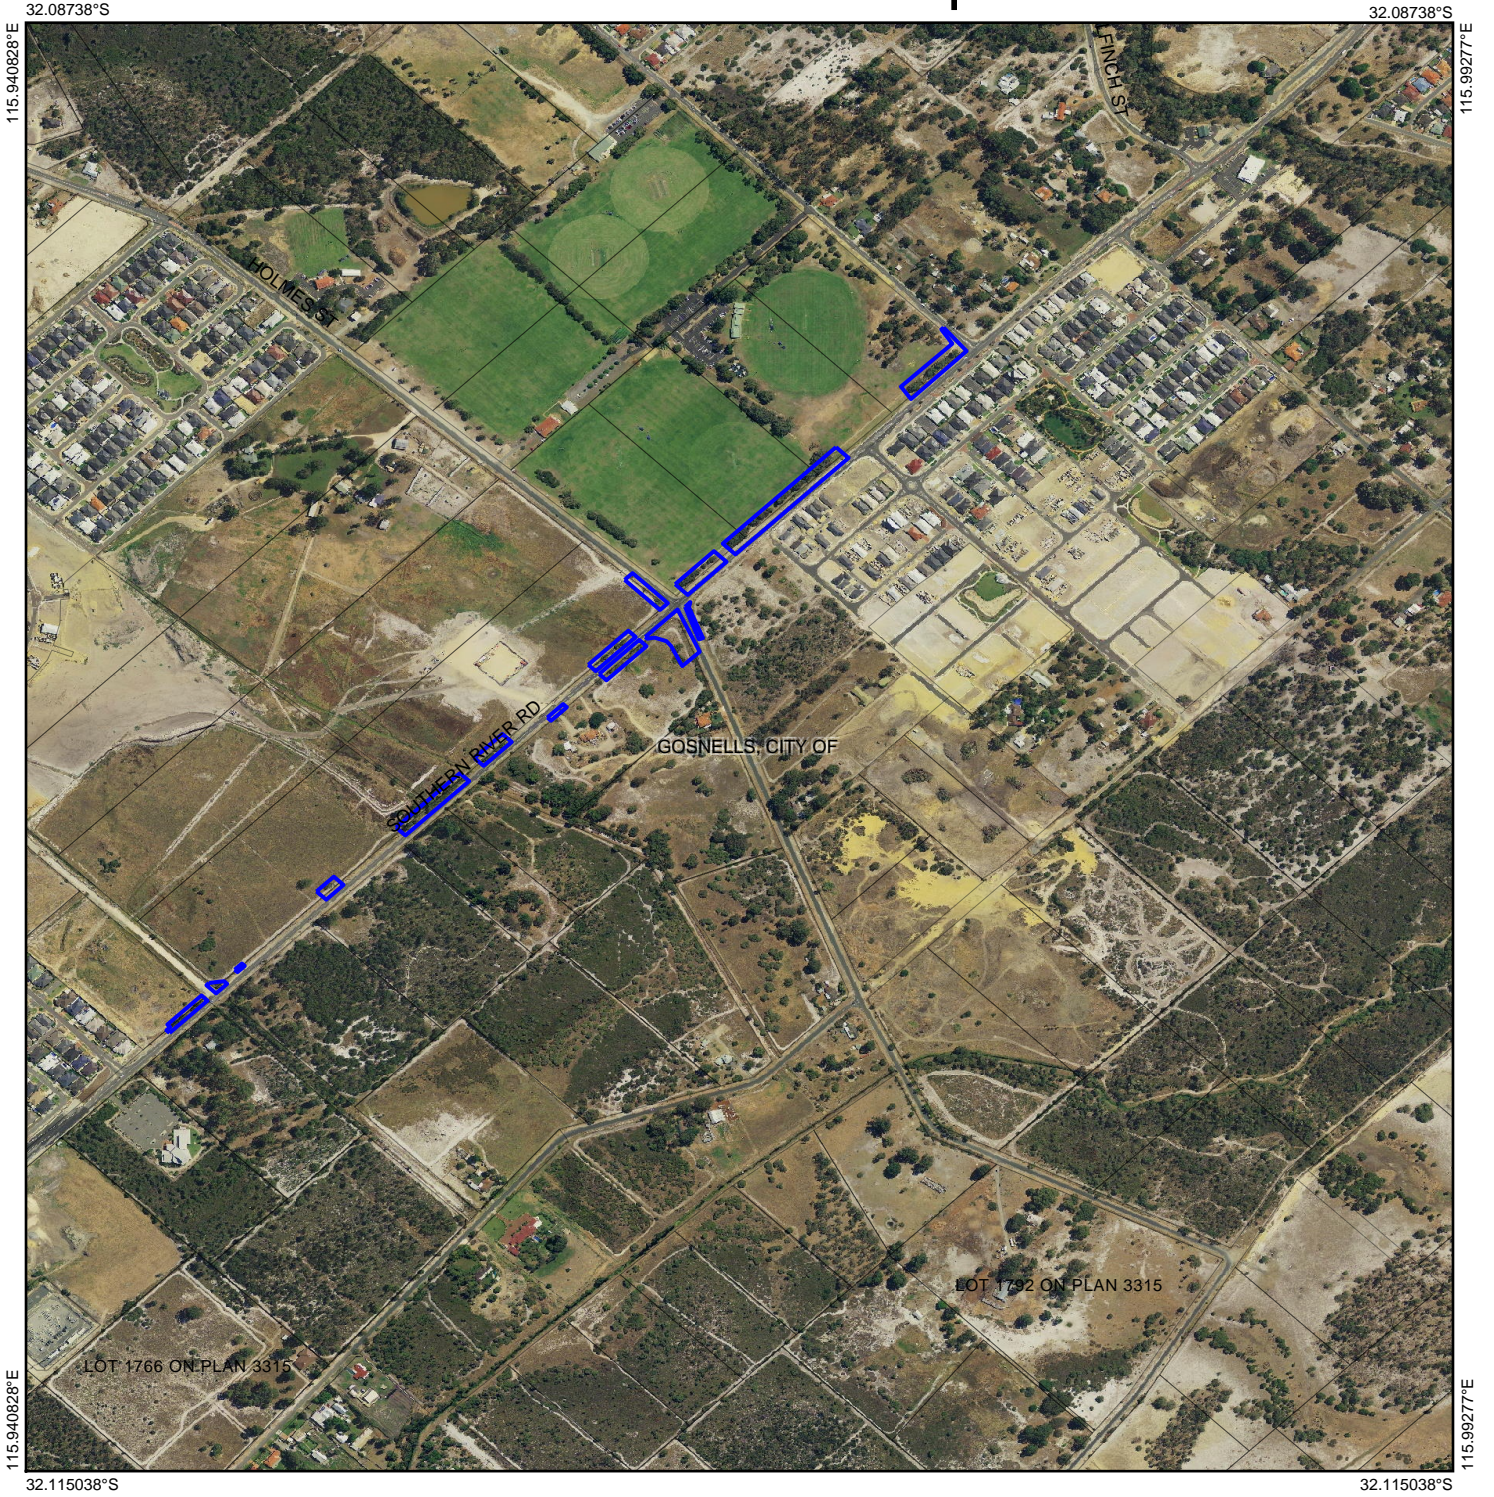

CPS 6743/1 Map

Legend

-  Cadastre (Search)
-  Clearing Instruments Proposals
-  Local Government Authority
-  Roads
-  Cadastre
-  Imagery

(Approximate when reproduced at A4)

GDA 94 (Lat/Long)

Geocentric Datum of Australia 1994