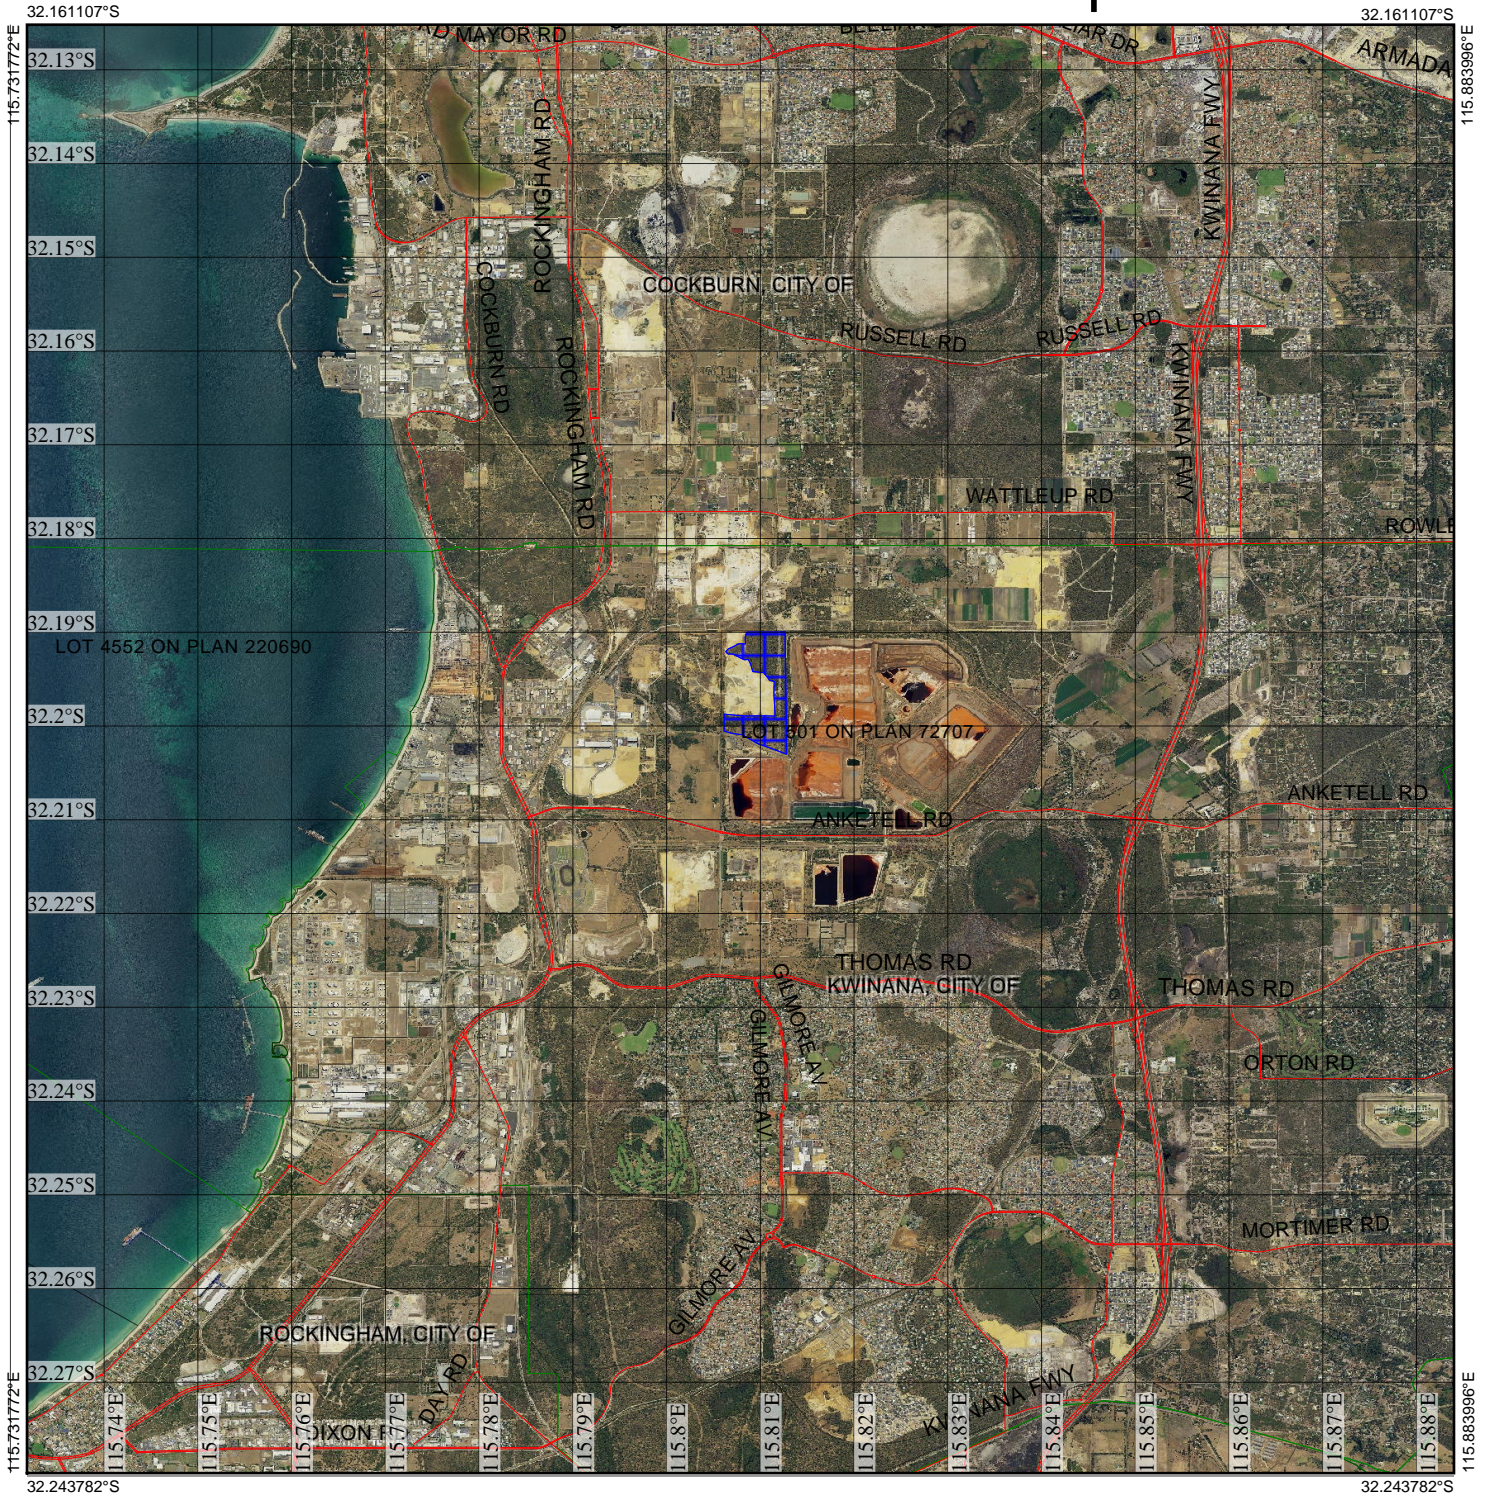

CPS 6773/1 - Context Map

Legend

- Clearing Instruments Proposals
- Imagery
- Local Government Authority

(Approximate when reproduced at A4)

GDA 94 (Lat/Long)

Geocentric Datum of Australia 1994

..... Date

GOVERNMENT OF
WESTERN AUSTRALIA
WA Crown Copyright 2015