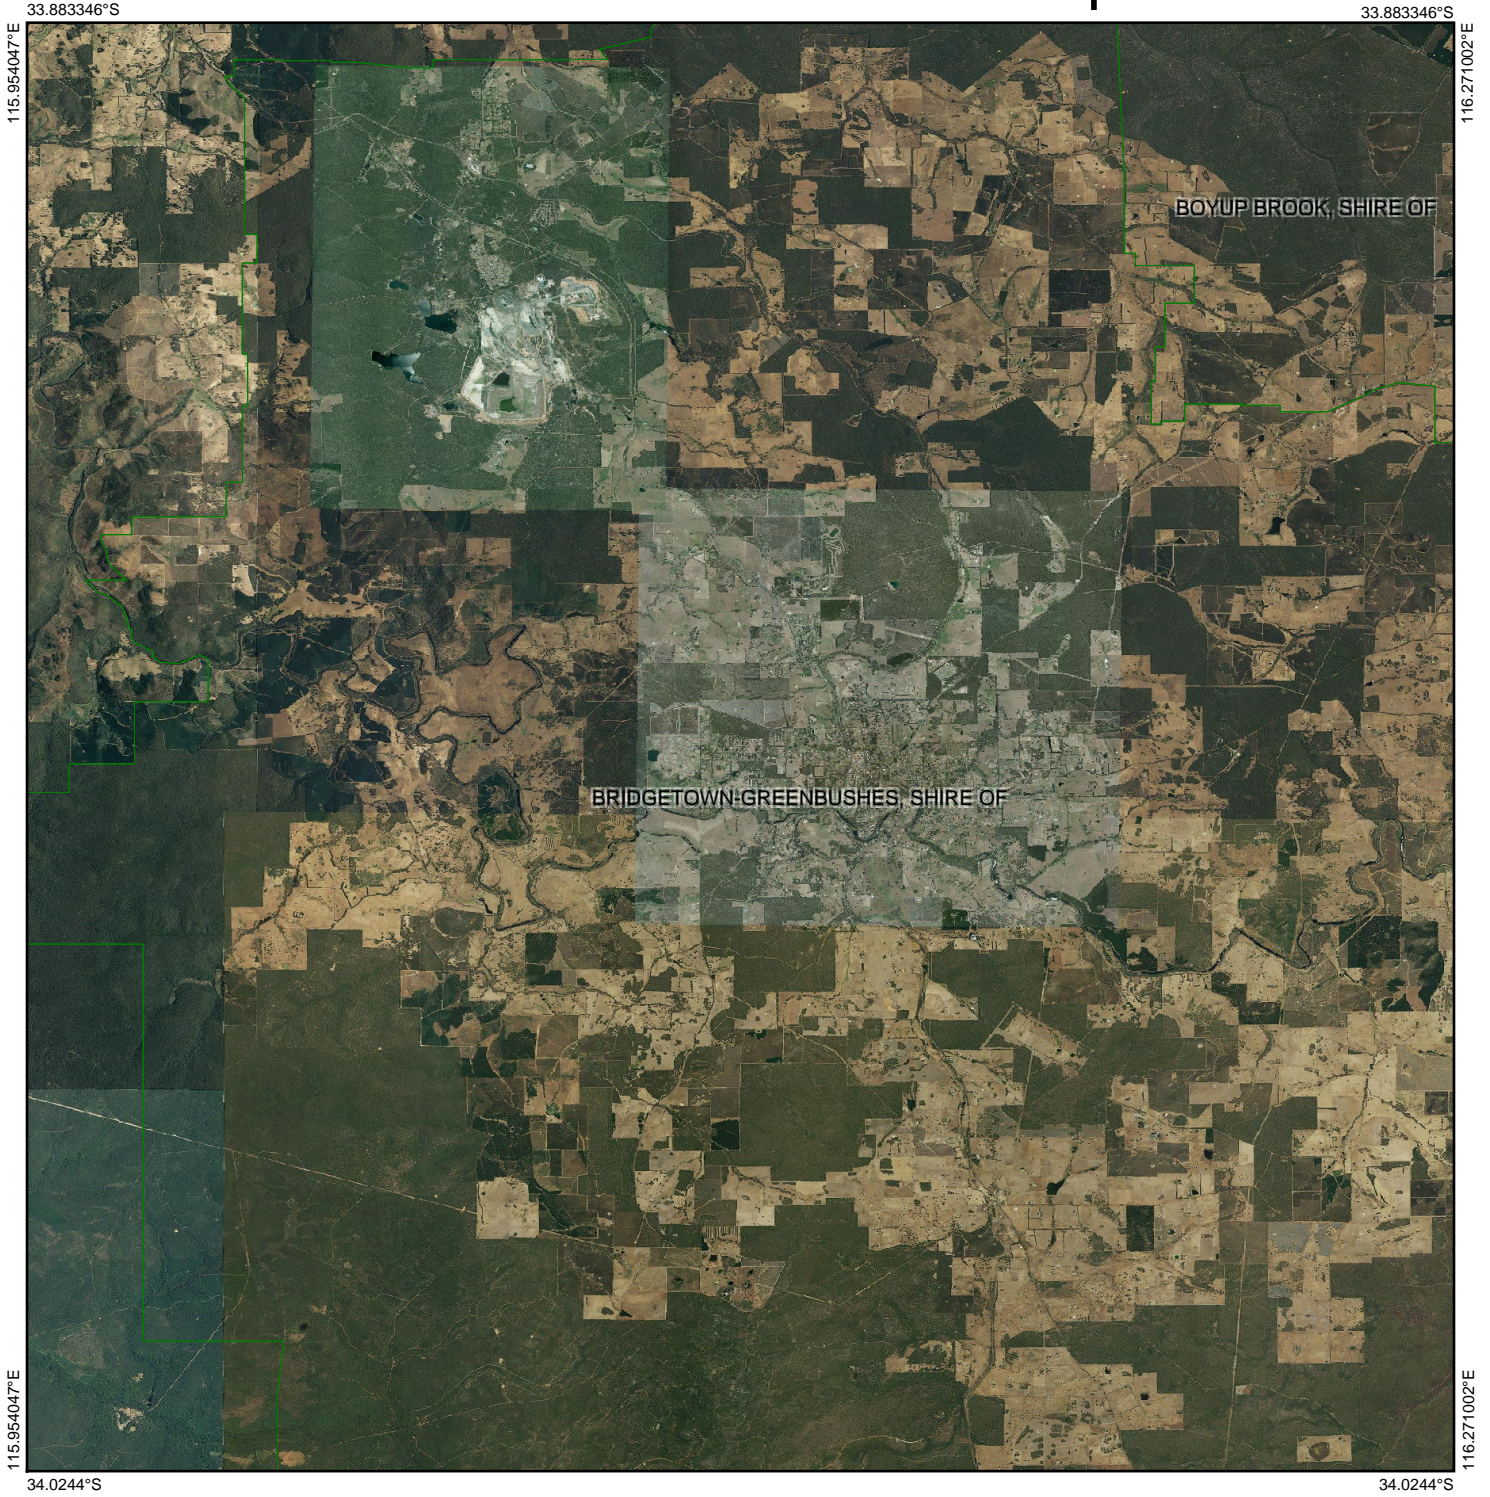

CPS 6777/1 - Context Map

Legend

-  Imagery
-  Local Government Authority

(Approximate when reproduced at A4)

GDA 94 (Lat/Long)

Geocentric Datum of Australia 1994

..... Date

GOVERNMENT OF
WESTERN AUSTRALIA
WA Crown Copyright 2015