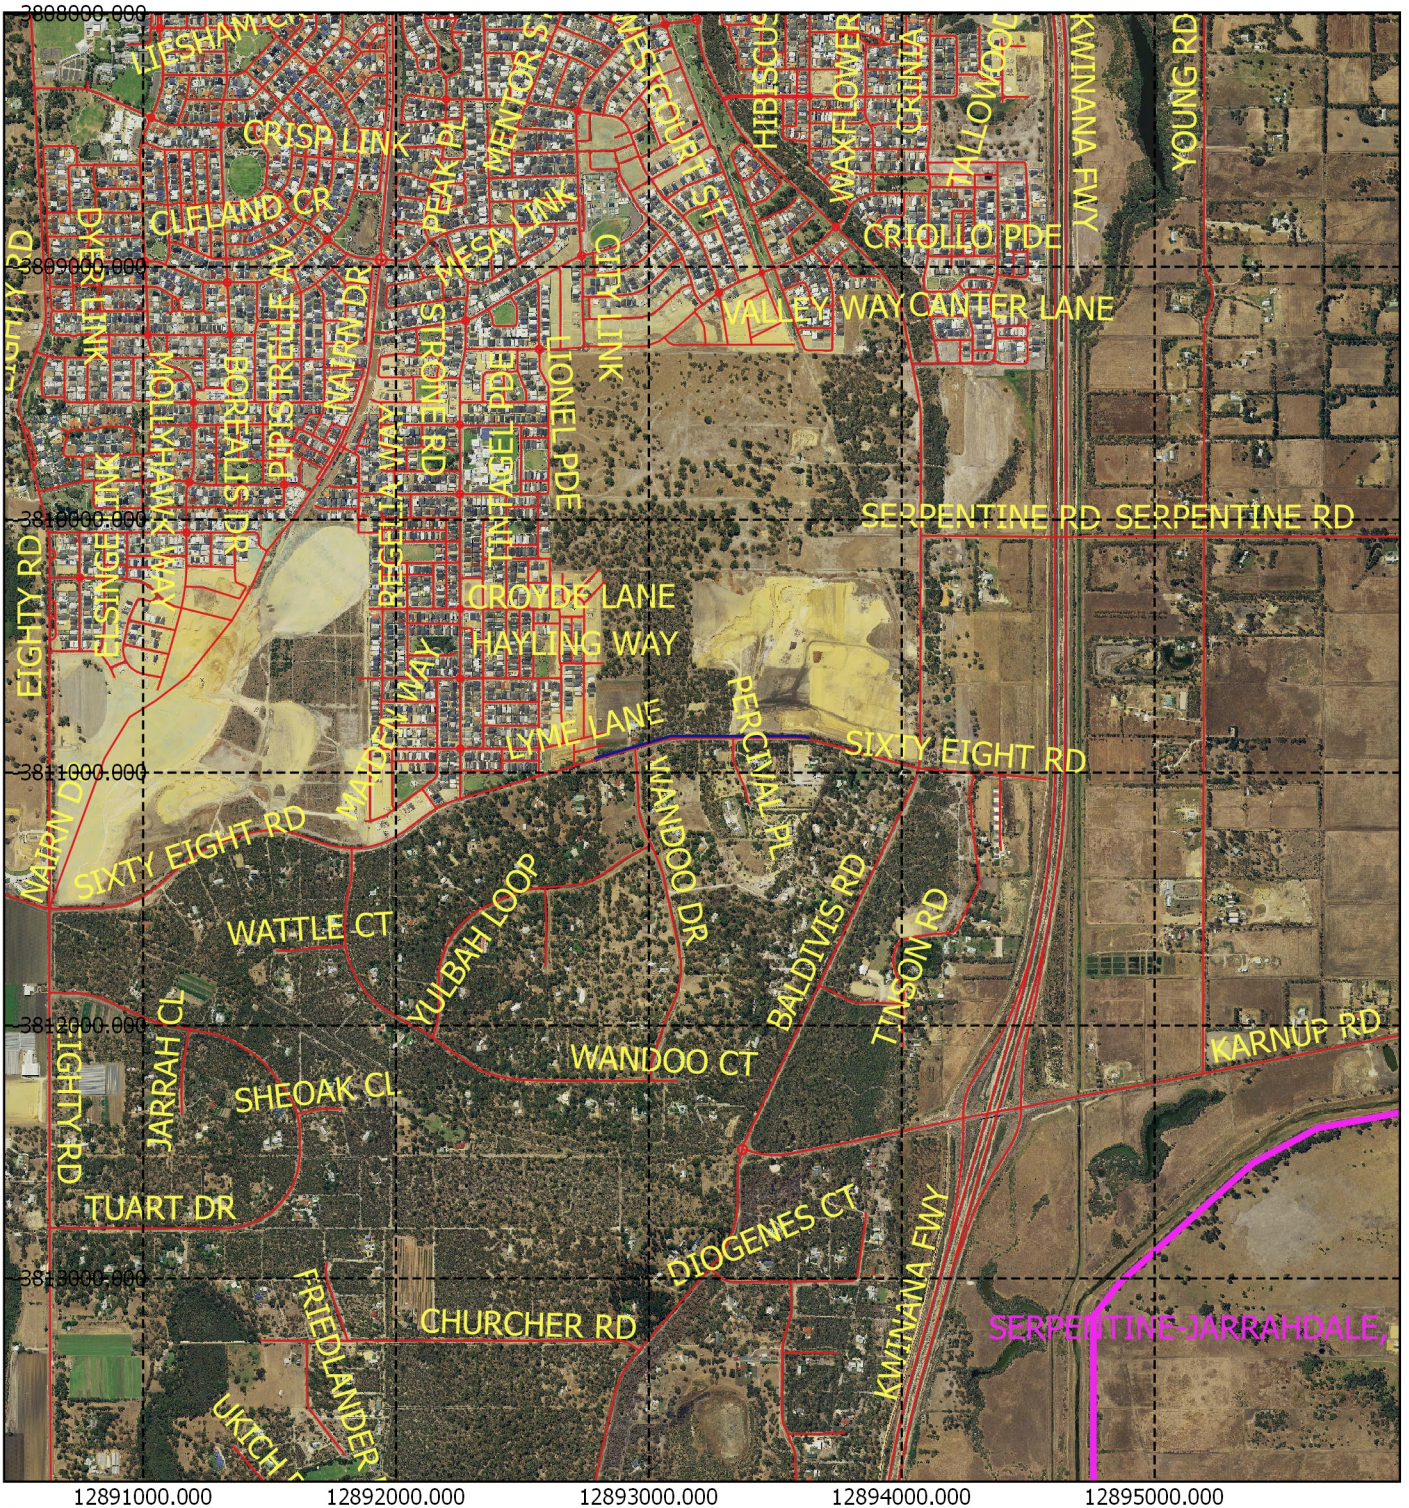

CPS 6783/1 - Context map

Legend	 N
 Iga	1:30,000
 Roads	MGA 94 Geocentric Datum of Australia 1994
 Cadastre	Date.....
Virtual Mosaic	Officer with delegated authority under Section 20 of the Environmental Protection Act 1986
 Clearing Instruments Proposal	 GOVERNMENT OF WESTERN AUSTRALIA