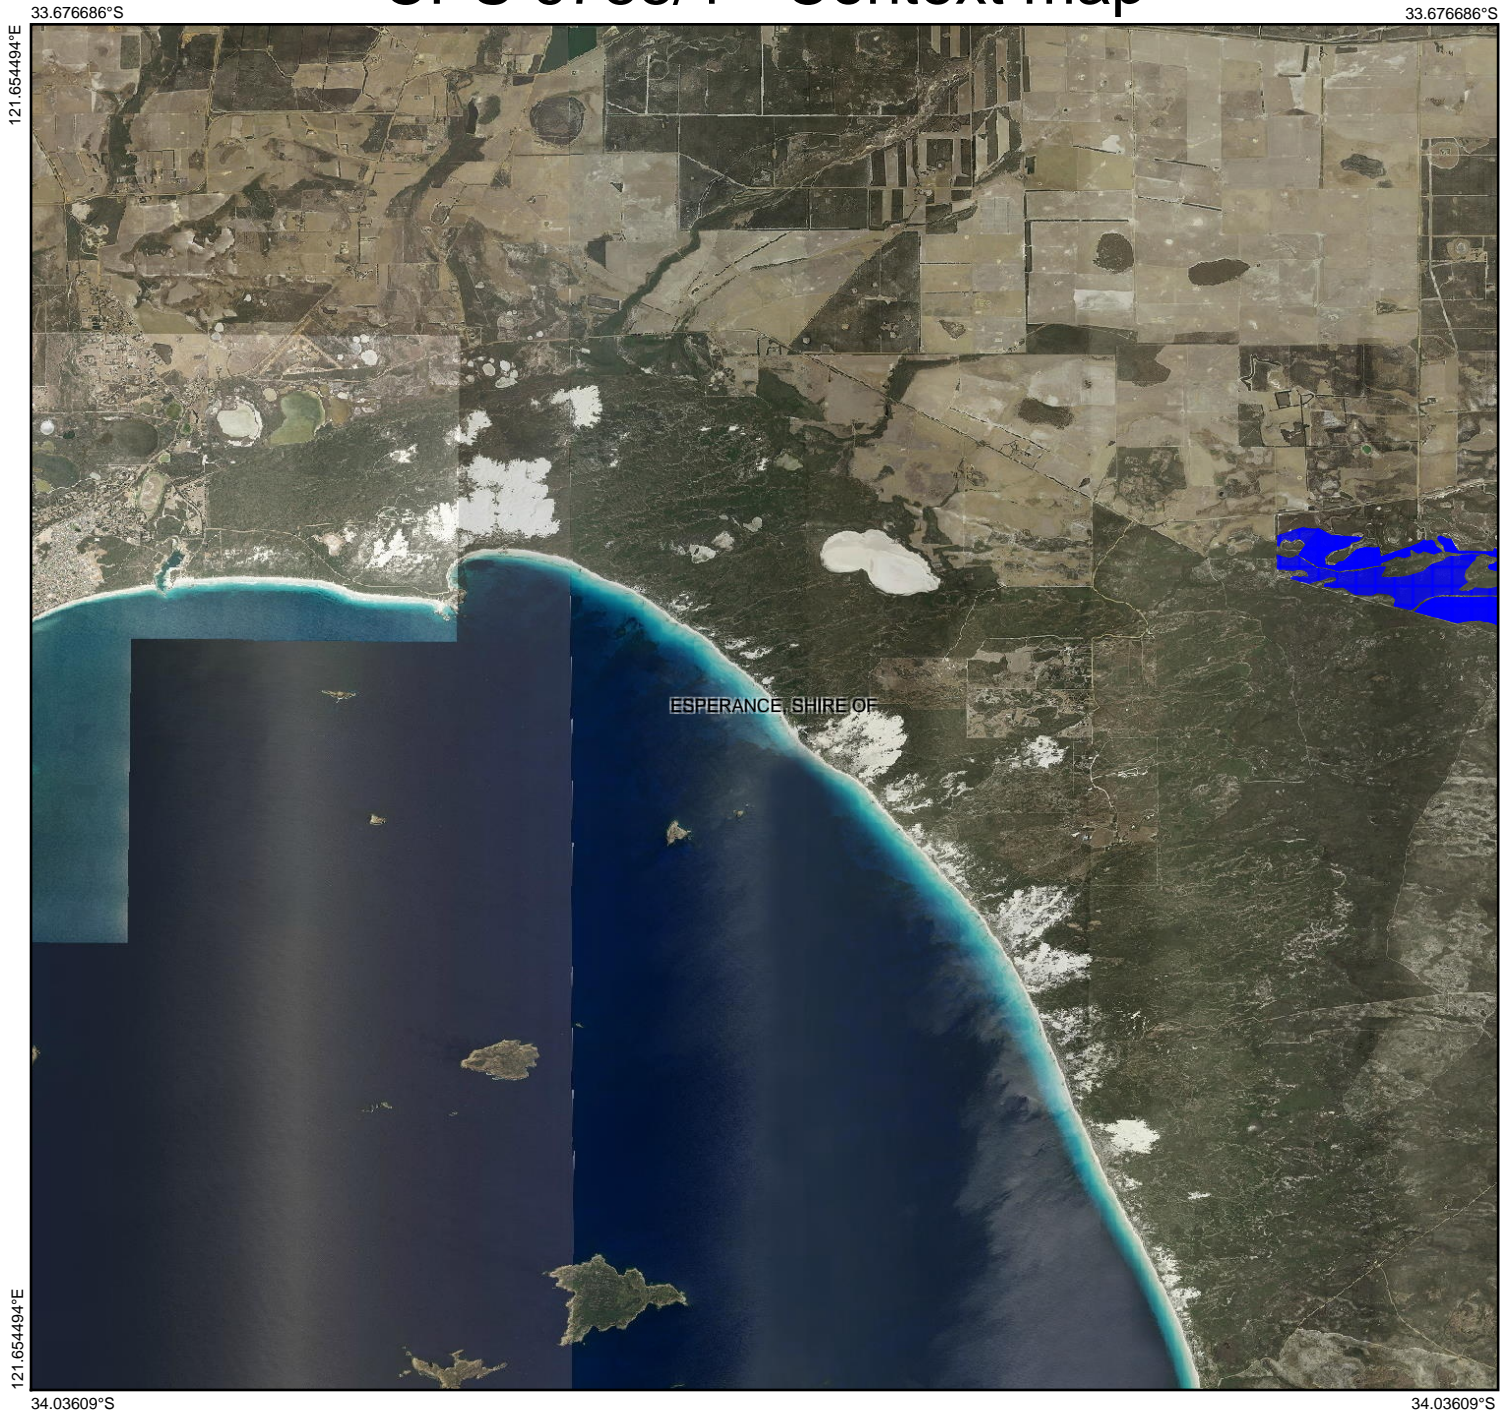

CPS 6788/1 - Context map

Legend

- Clearing Instruments Proposals
- Imagery
- Overview Towns
- Local Government Authority

1:125,000
(Approximate when reproduced at A4)
GDA 94 (Lat/Long)
Geocentric Datum of Australia