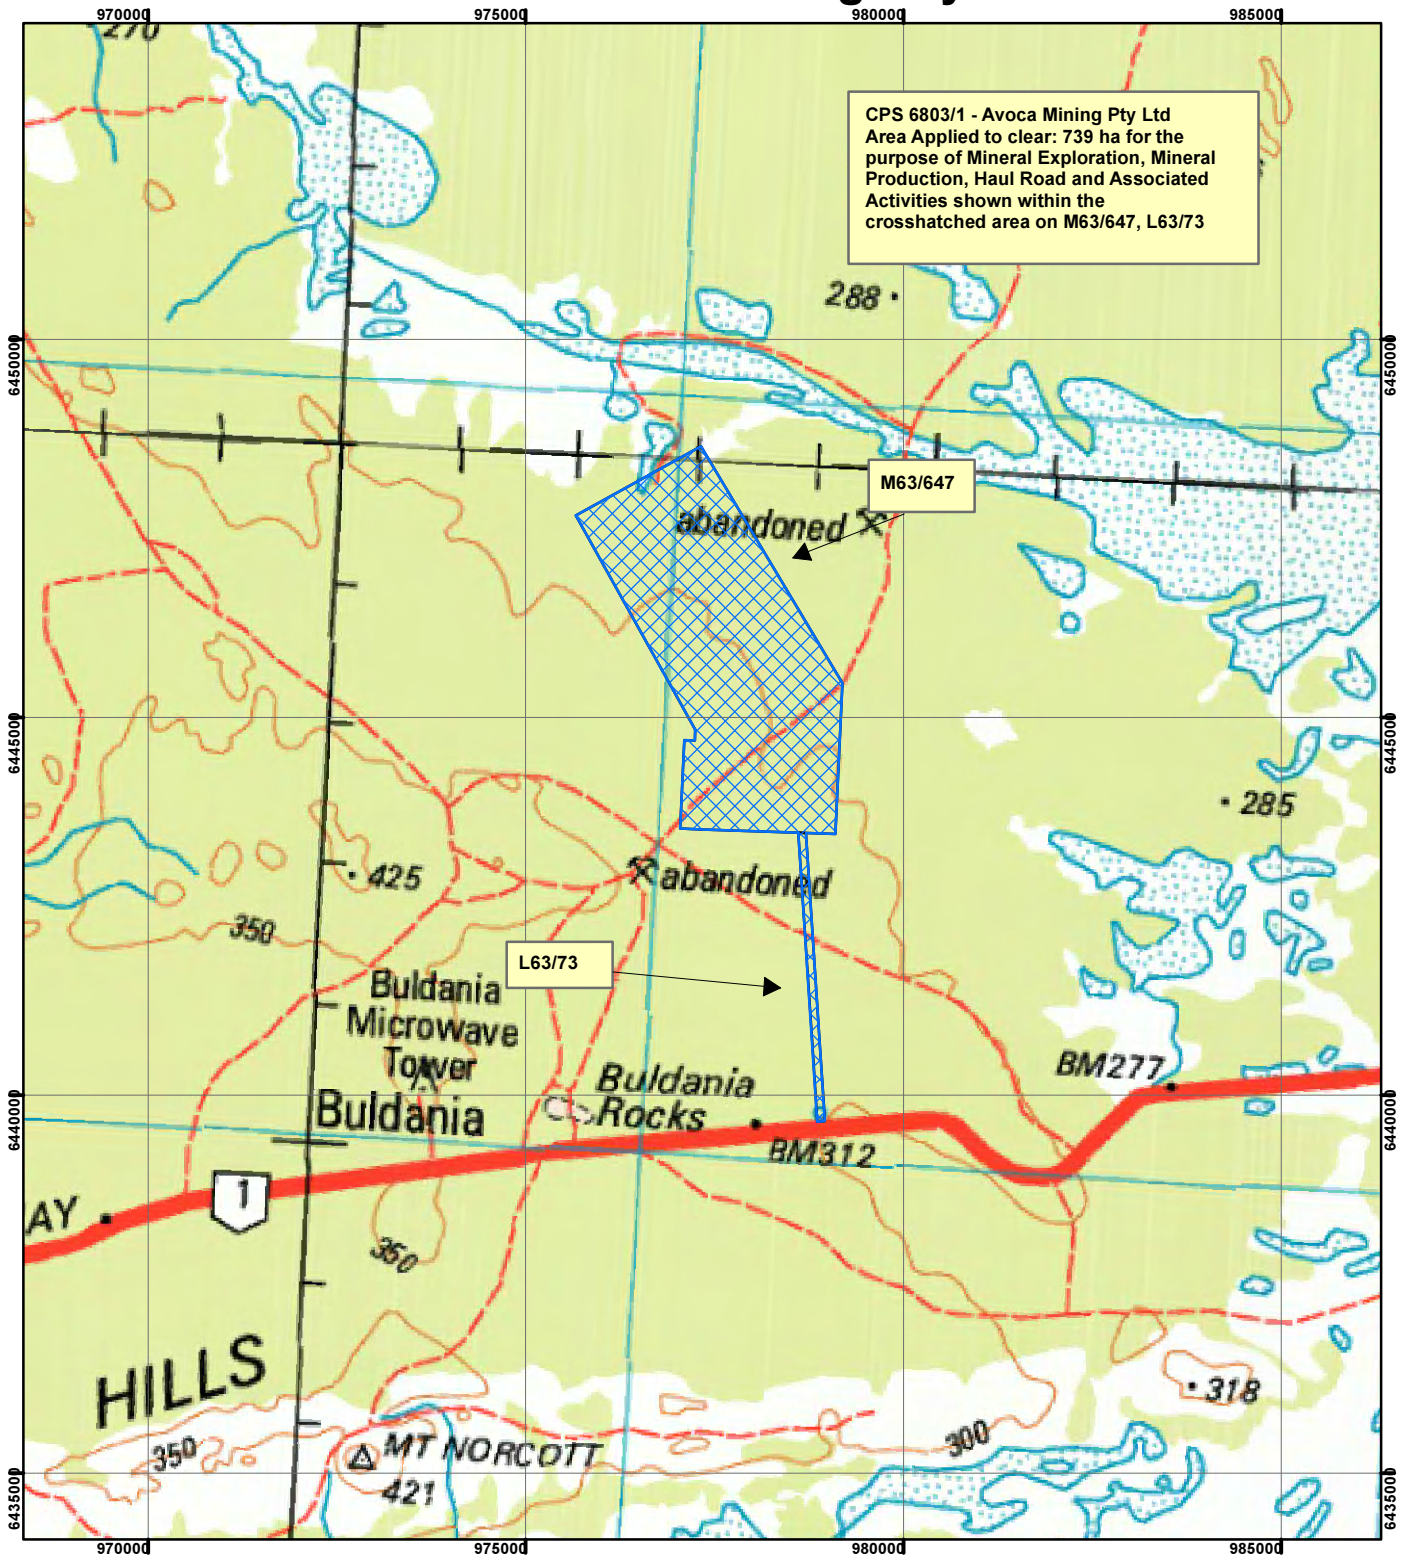

CPS 6803/1 - Avoca Mining Pty Ltd

Legend

 Clearing Instrument

Mining Tenements

FMT_TENID

 M 63/647

 L 63/73

Geocentric Datum Australia 1994

Note: the data in this map have not been projected. This may result in geometric distortion or measurement inaccuracies.

..... Date

Officer with delegated authority under Section 20 of the Environmental Protection Act 1986