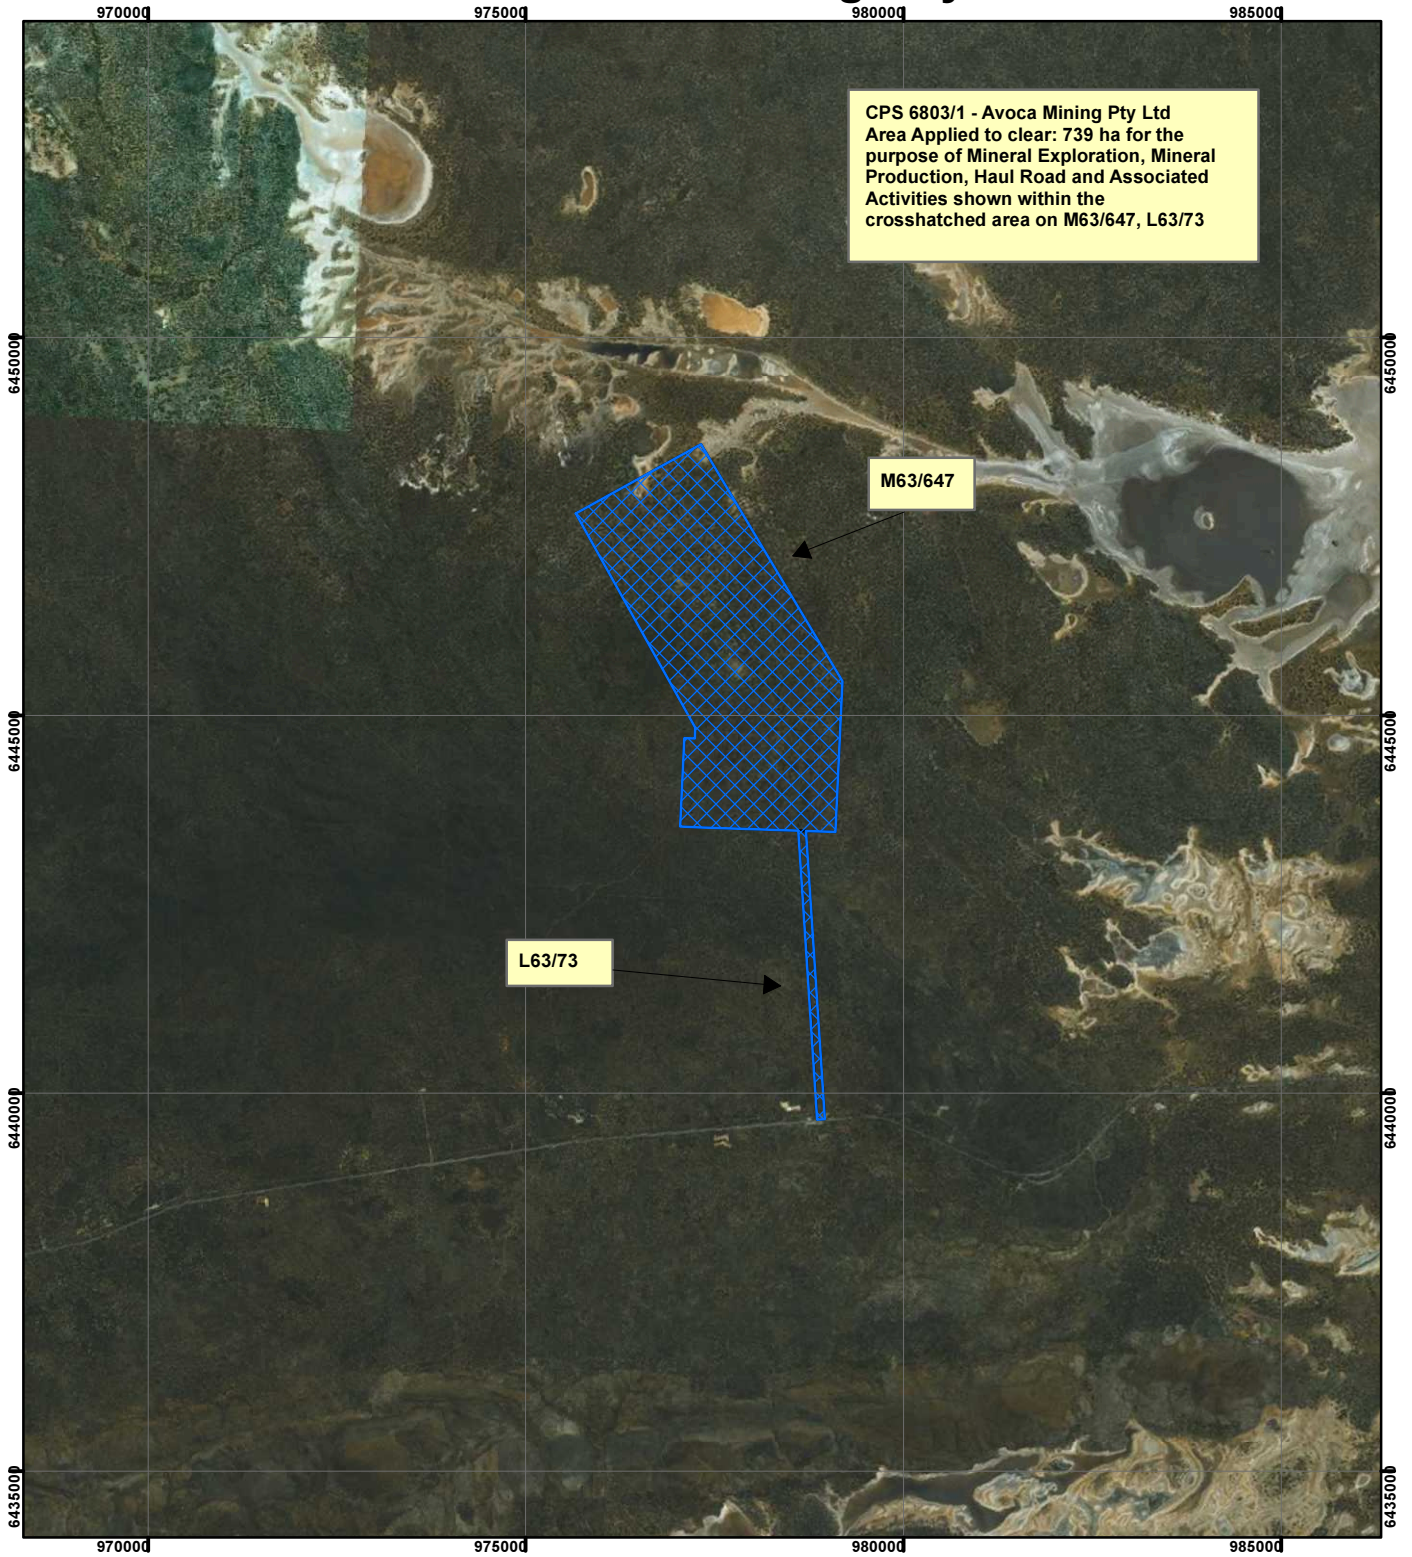

CPS 6803/1 - Avoca Mining Pty Ltd

Legend

 Clearing Instrument

Mining Tenements

FMT_TENID

 M 63/647

 L 63/73

Geocentric Datum Australia 1994

Note: the data in this map have not been projected. This may result in geometric distortion or measurement inaccuracies.

..... Date

Officer with delegated authority under Section 20 of the Environmental Protection Act 1986