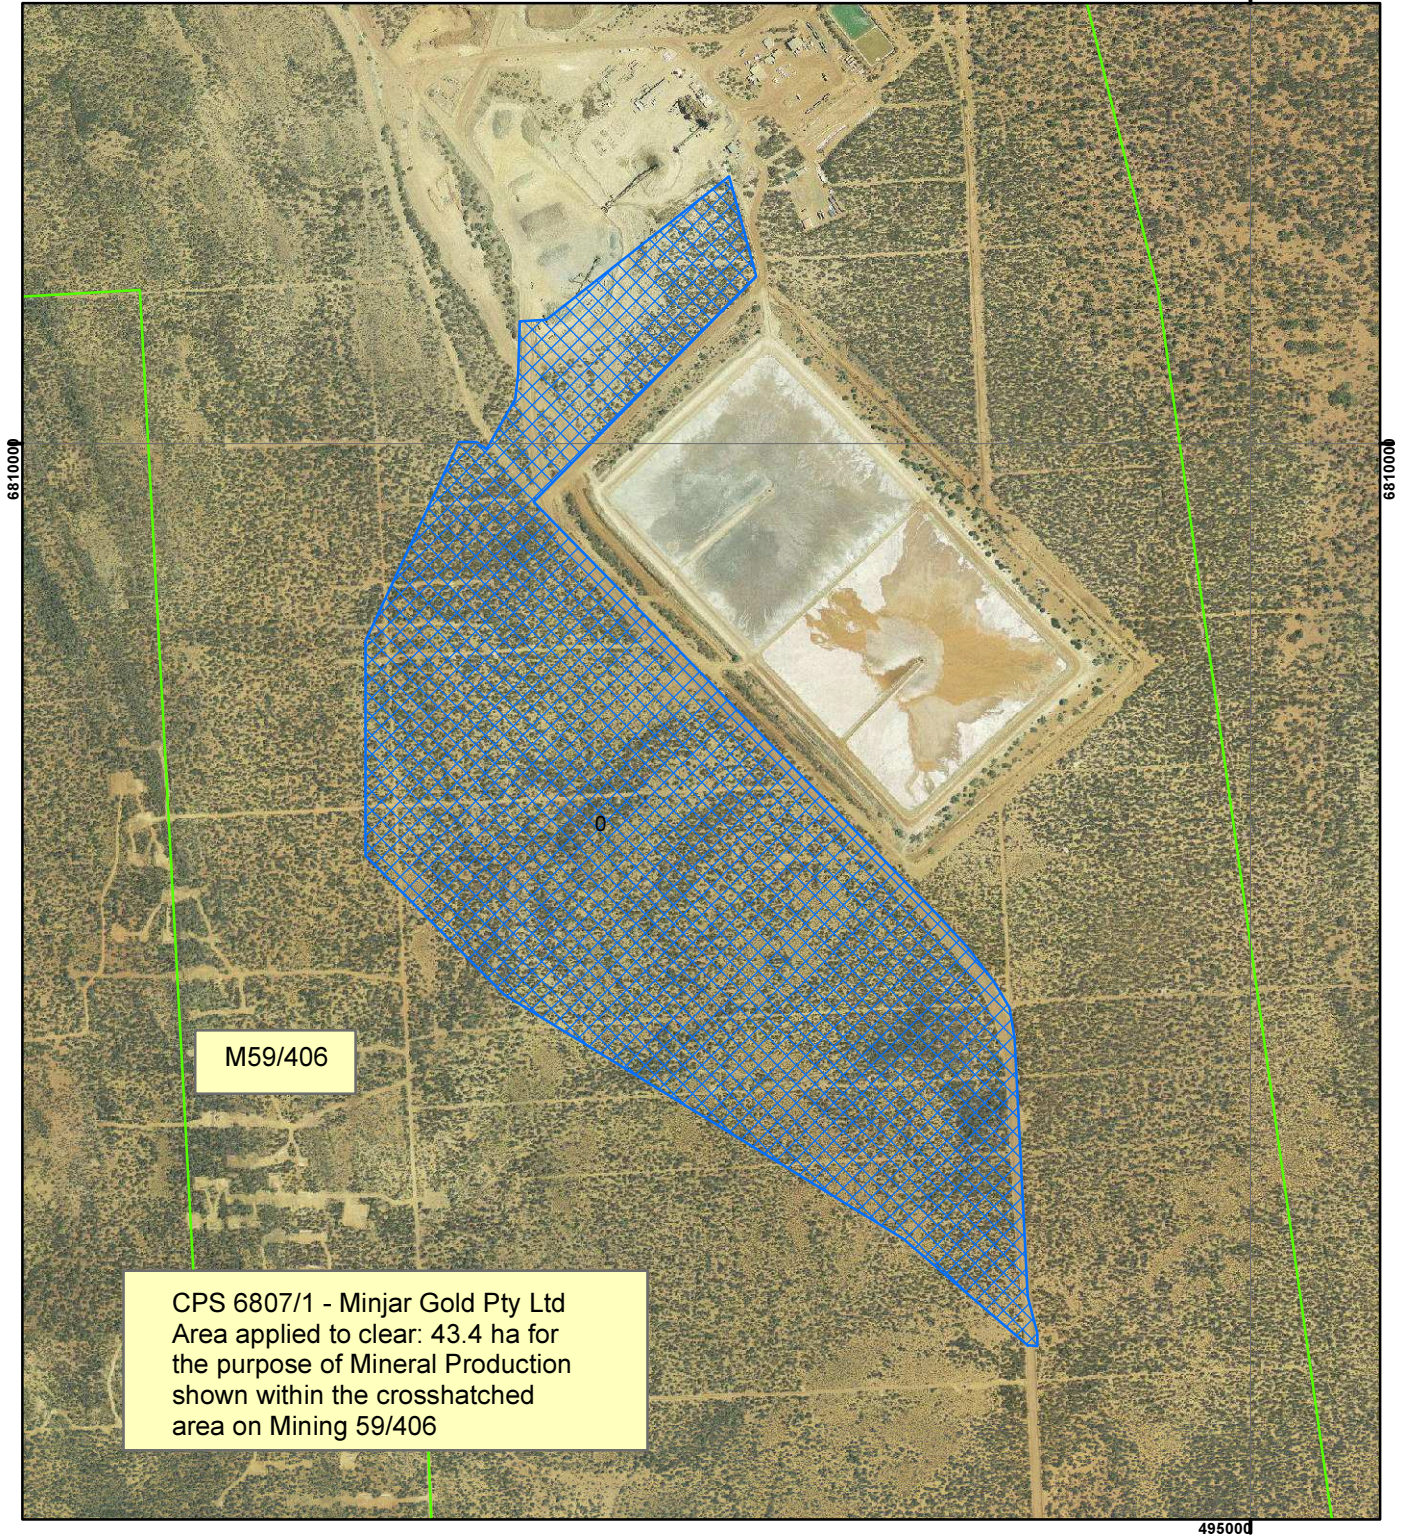

CPS 6807/1 - Minjar Gold Pty Ltd

495000

Legend

 Clearing Instruments

Mining Tenements

 Mining Tenements

Geocentric Datum Australia 1994

Note: the data in this map have not been projected. This may result in geometric distortion or measurement inaccuracies.

..... Date

Officer with delegated authority under Section 20 of the Environmental Protection Act 1986

Information derived from this map should be confirmed with the data custodian acknowledged by the agency acronym in the legend.