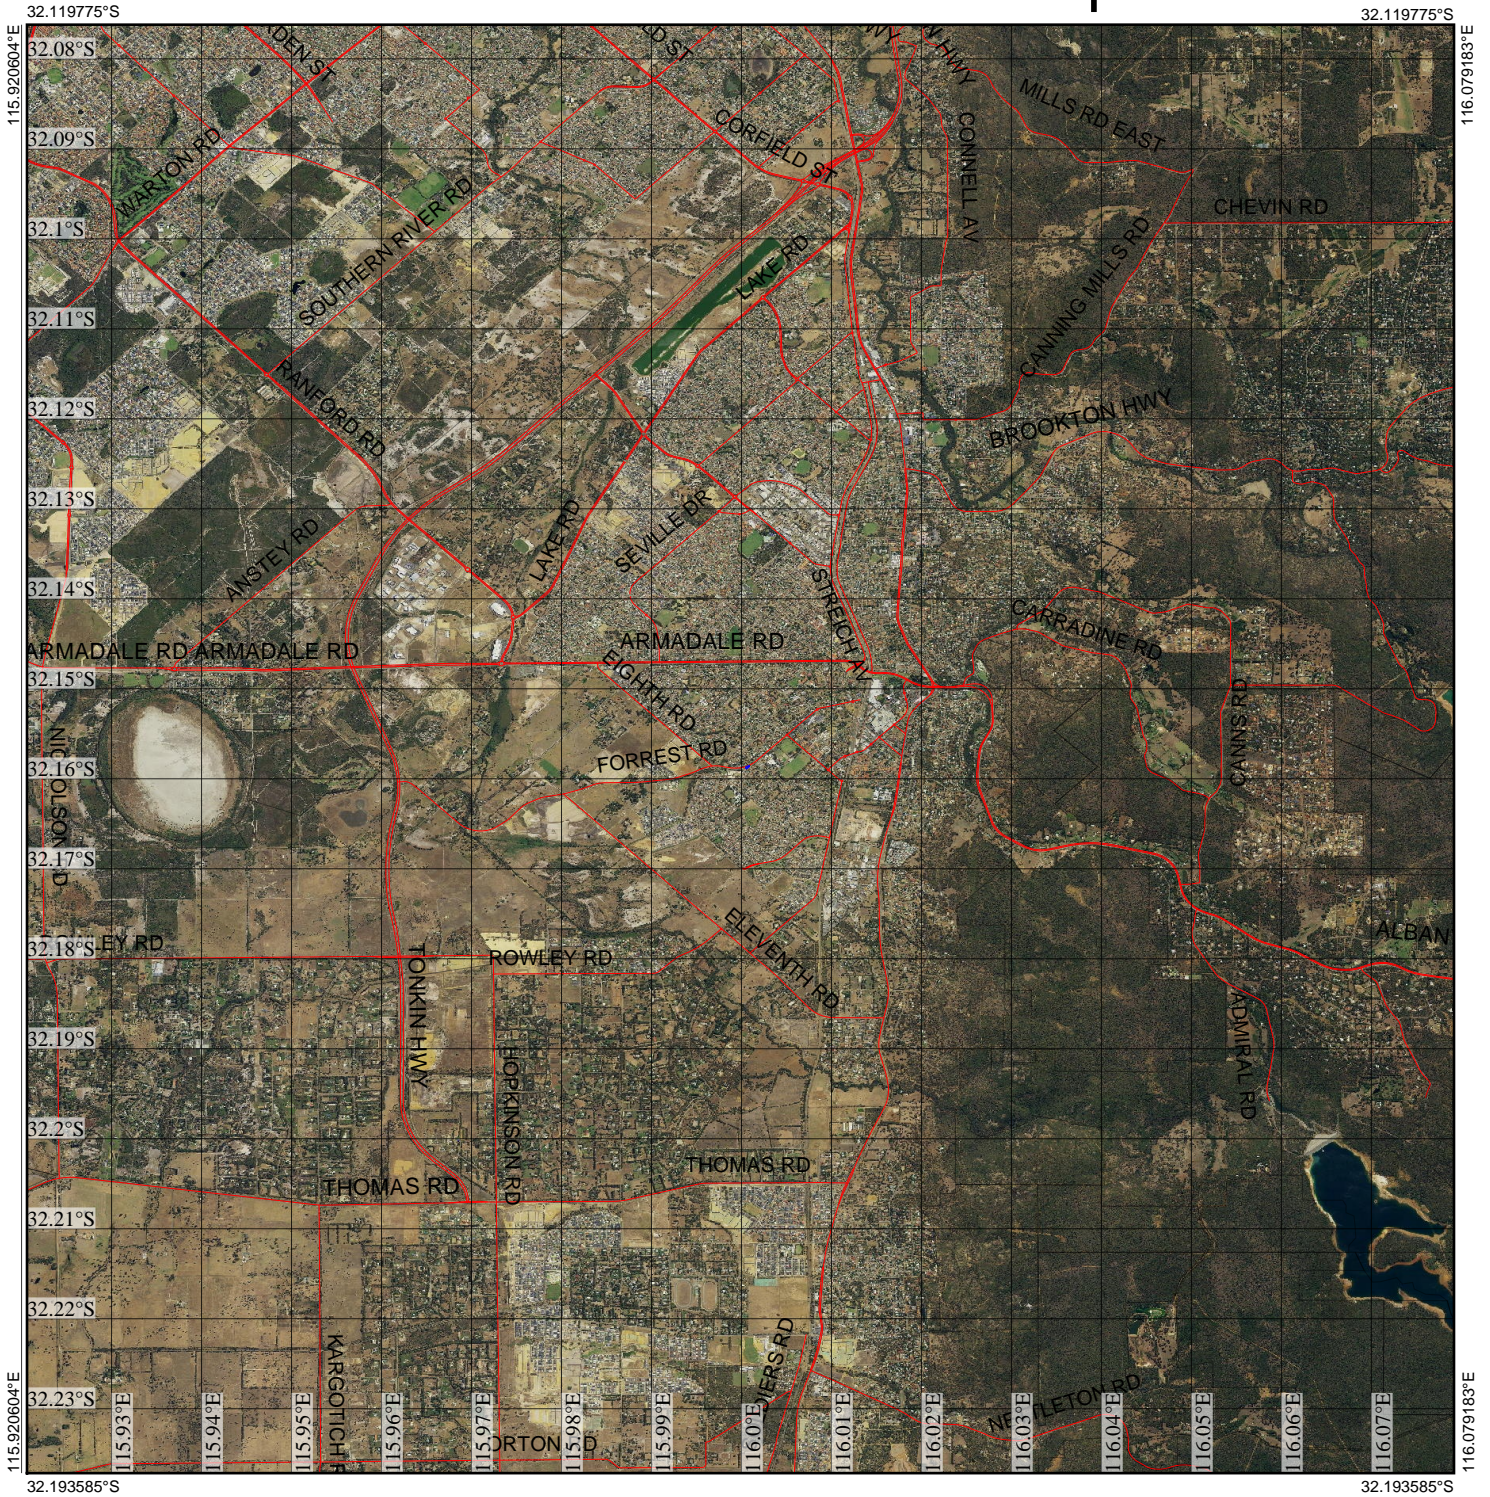

CPS 6814/1 - Context Map

Legend

-  Clearing Instruments Proposals
-  Imagery

(Approximate when reproduced at A4)

GDA 94 (Lat/Long)

Geocentric Datum of Australia 1994

..... Date

GOVERNMENT OF
WESTERN AUSTRALIA
WA Crown Copyright 2015